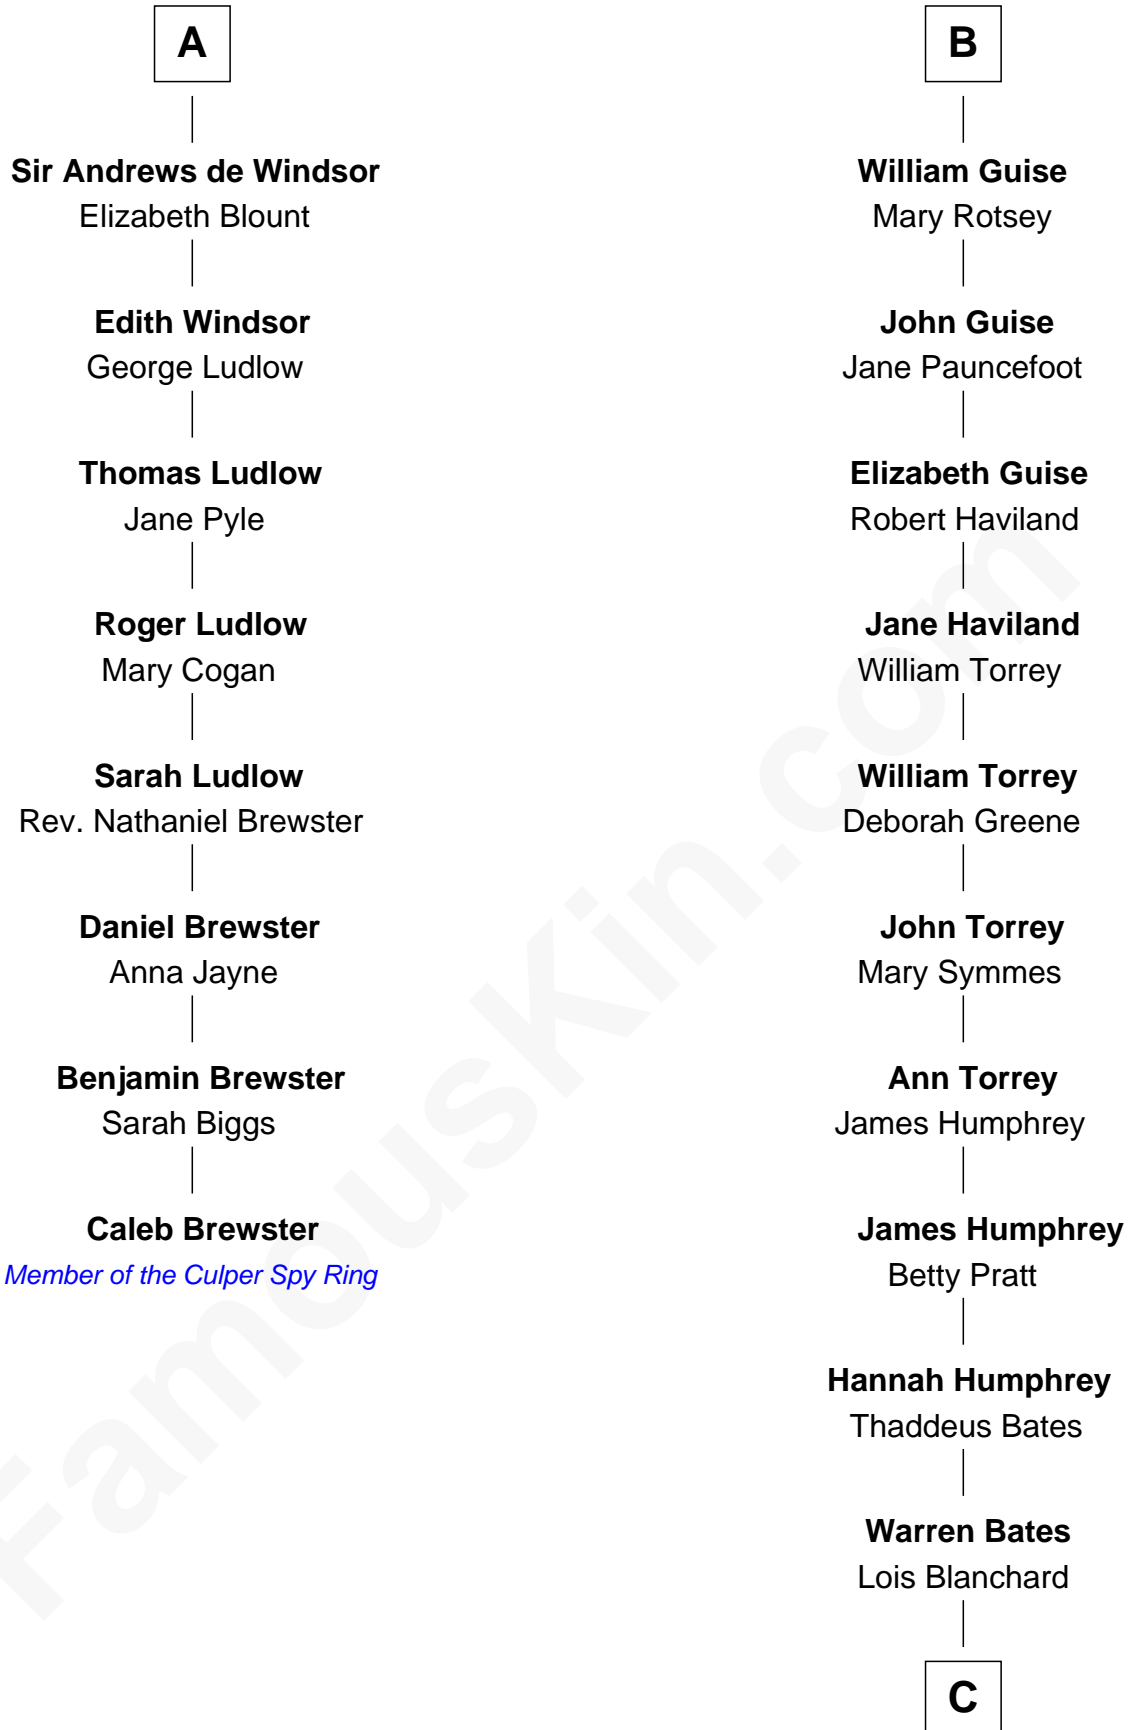

FamousKin.com

Relationship Chart of

Caleb Brewster

Member of the Culper Spy Ring during the American Revolution

14th cousin 7 times removed of

Hal Holbrook

TV and Movie Actor

C

Jane White Bates

Allen Vining

Lois Bates Vining

George Holbrook

Allen Vining Holbrook

Minnie Alberta Rowe

Harold Rowe Holbrook

Aileen R. Davenport