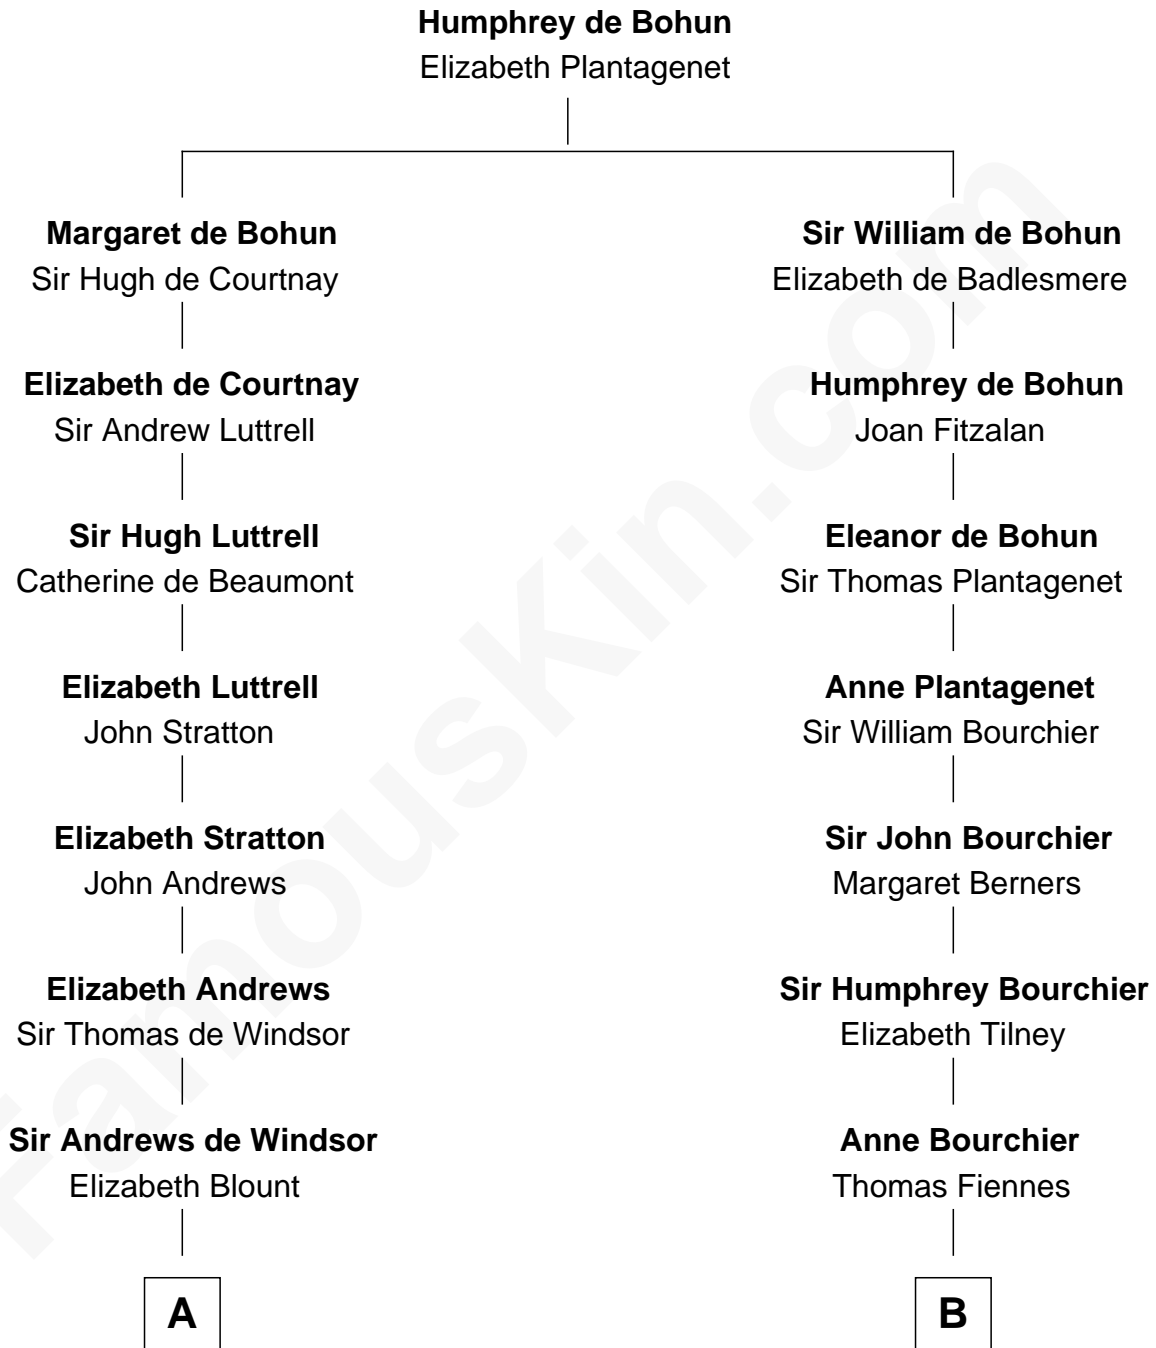

FamousKin.com

Relationship Chart of

Caleb Brewster

Member of the Culper Spy Ring during the American Revolution

13th cousin 8 times removed of

Ali Wentworth

TV Actress and Comedienne

C

Charles Wyllys Elliott

Mary Green White

Howard Elliott

Janet January

Janet January Elliott

Richard Bryant Hobart

Mable Bryant Hobart

Eric Bartlett Wentworth