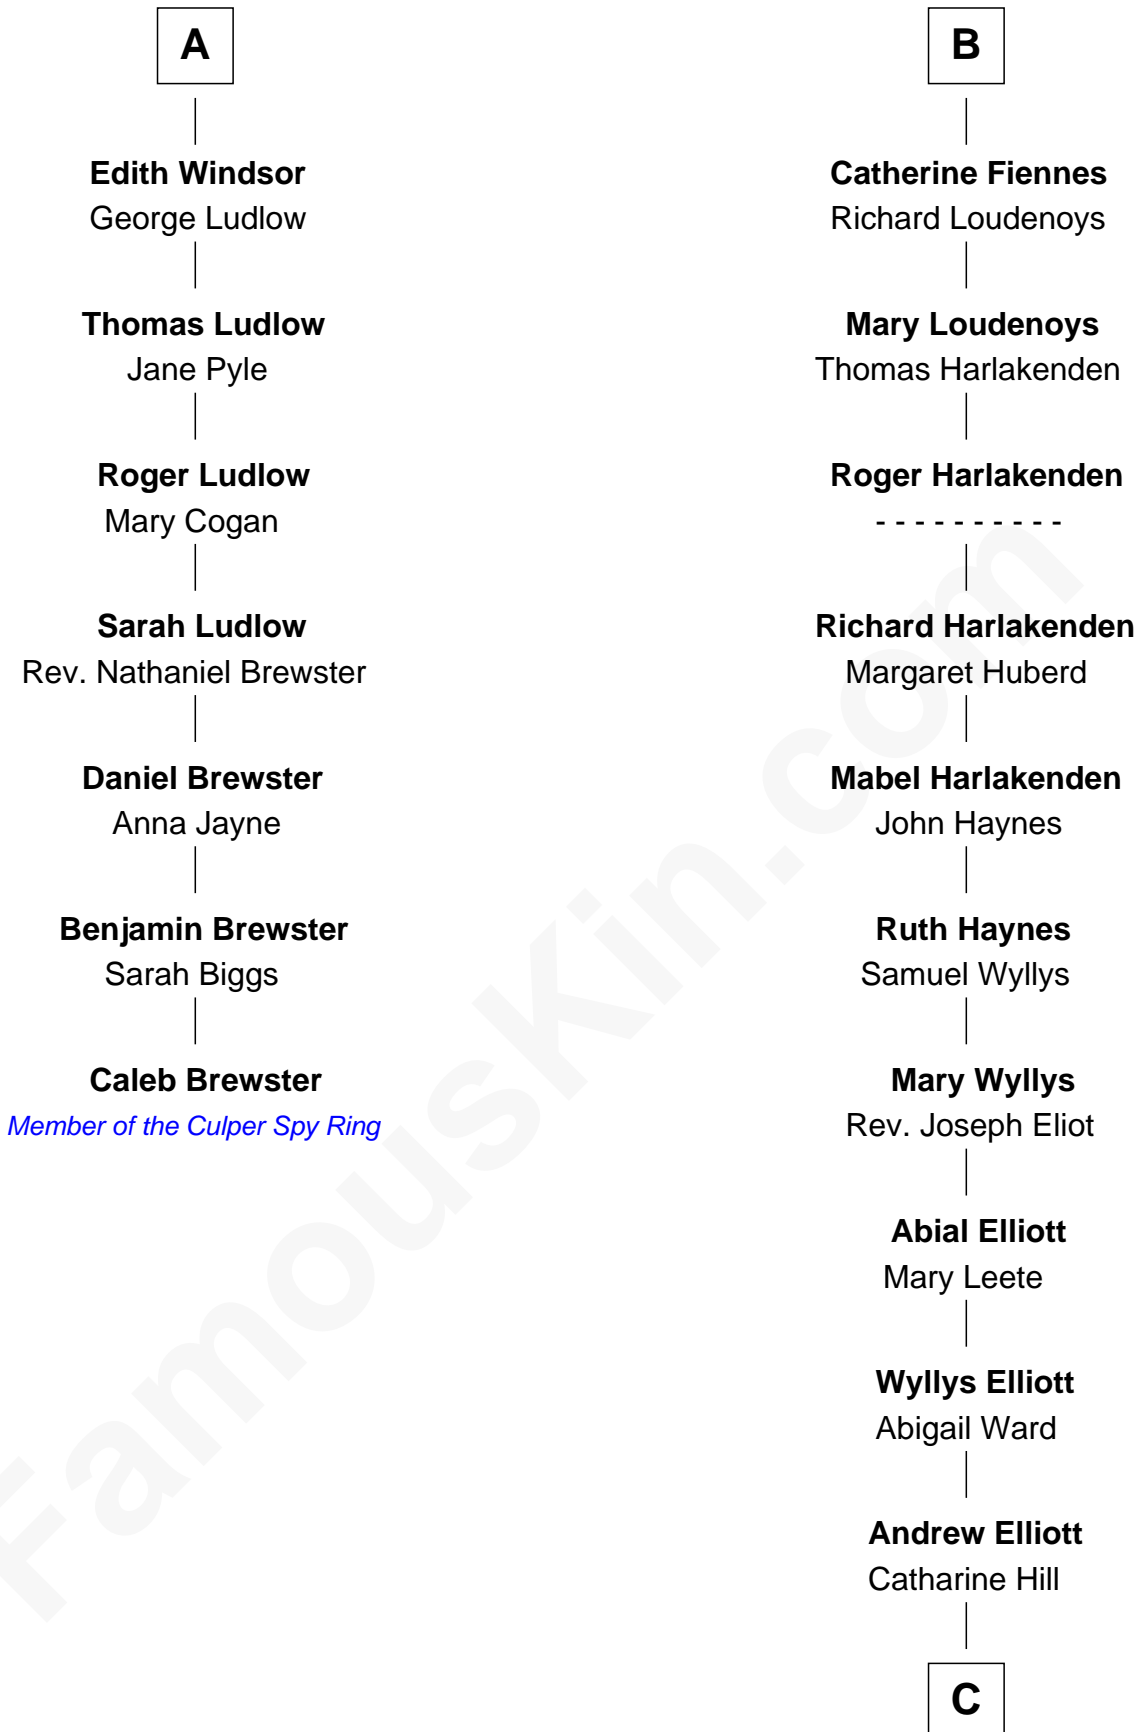

FamousKin.com

Relationship Chart of

Caleb Brewster

Member of the Culper Spy Ring during the American Revolution

13th cousin 8 times removed of

Ali Wentworth

TV Actress and Comedienne

C

Charles Wyllys Elliott

Mary Green White

Howard Elliott

Janet January

Janet January Elliott

Richard Bryant Hobart

Mable Bryant Hobart

Eric Bartlett Wentworth