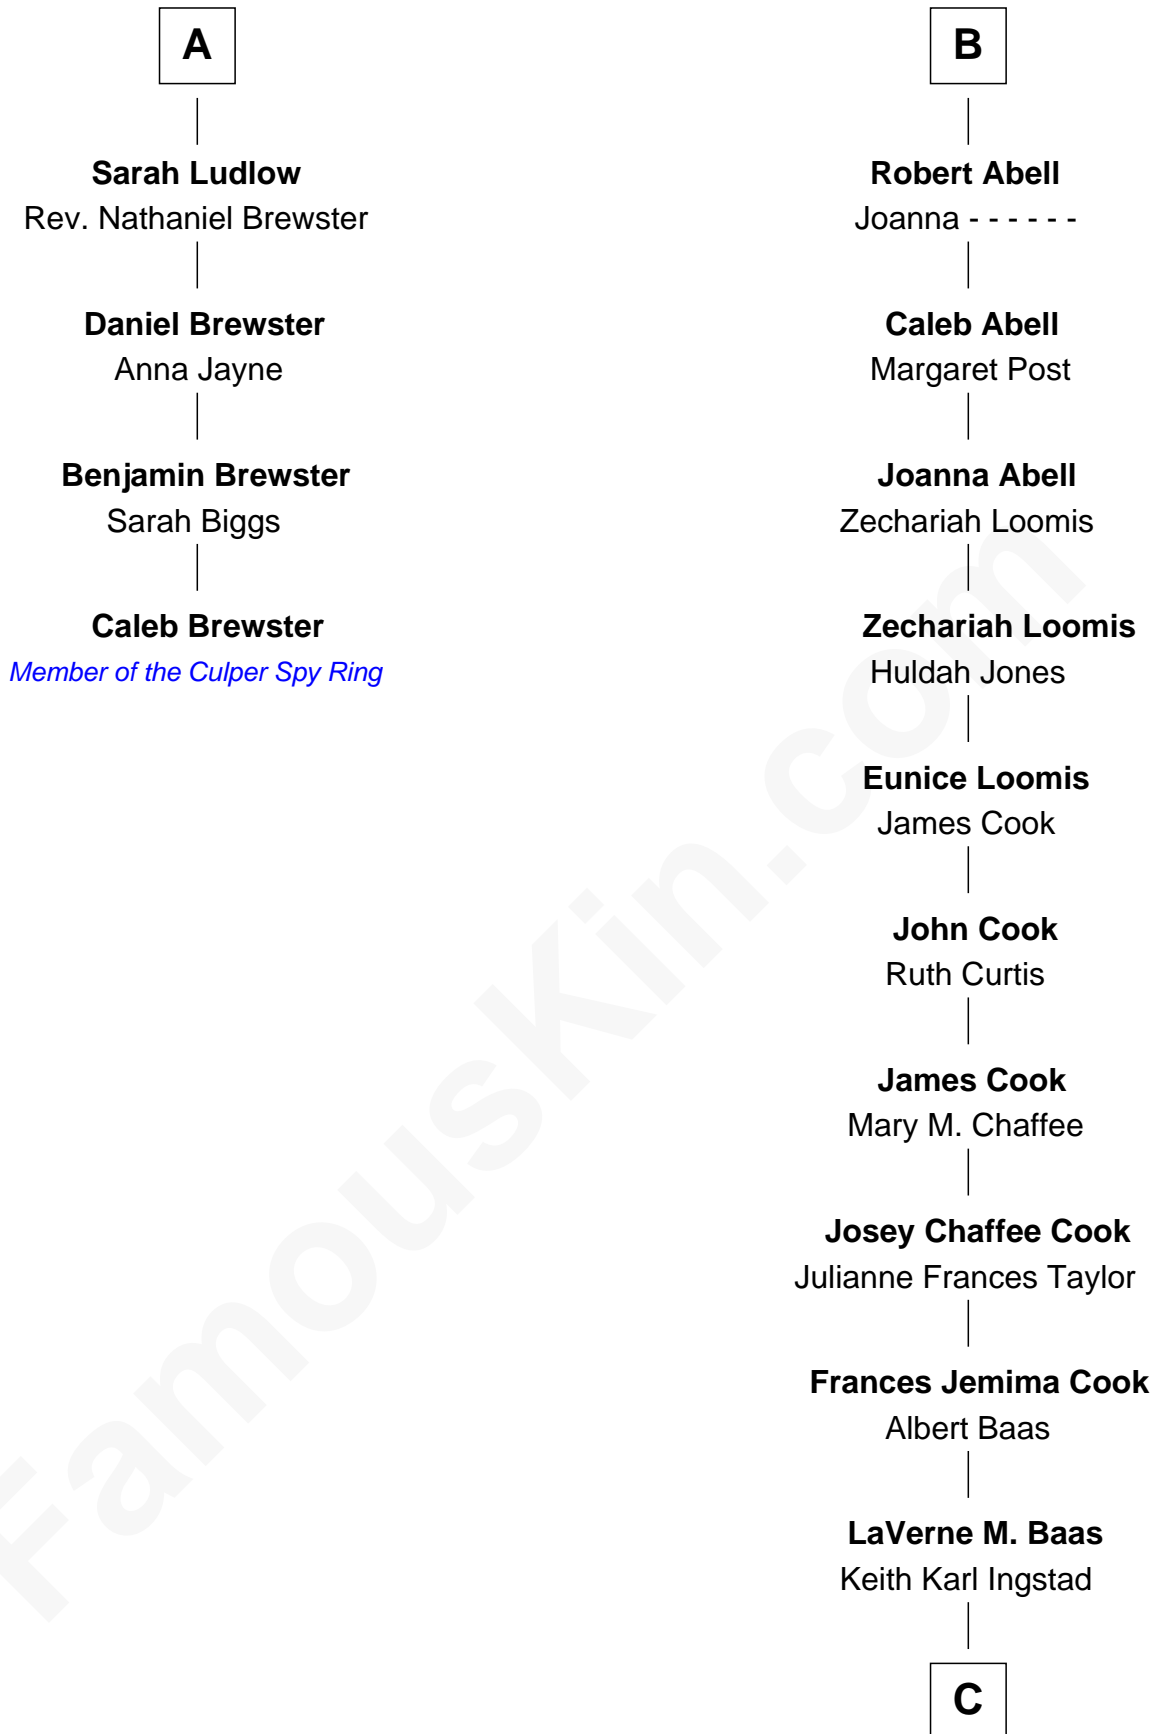

### Caleb Brewster

*Member of the Culper Spy Ring during the American Revolution*

10th cousin 8 times removed of

**Amber Stevens West**  
*TV and Movie Actress*

**Sir Walter Blount**  
Sancha de Ayala

**Sir Thomas Blount**  
Margaret de Gresley

**Sir Walter Blount**  
Helena Byron

**Sir William Blount**  
Margaret Echyngam

**Elizabeth Blount**  
Sir Andrews de Windsor

**Edith Windsor**  
George Ludlow

**Thomas Ludlow**  
Jane Pyle

**Roger Ludlow**  
Mary Cogan

**A**

**Constance Blount**  
Sir John Sutton

**Sir John Sutton**  
Elizabeth Berkeley

**Jane Sutton**  
Thomas Mainwaring

**Cecily Mainwaring**  
John Cotton

**Sir George Cotton**  
Mary Onley

**Richard Cotton**  
Mary Mainwaring

**Frances Cotton**  
George Abell

**B**

C

**Terry Keith Ingstad**  
Beverly Jean Cunningham

**Amber Stevens West**  
*TV and Movie Actress*

FamousKin.com