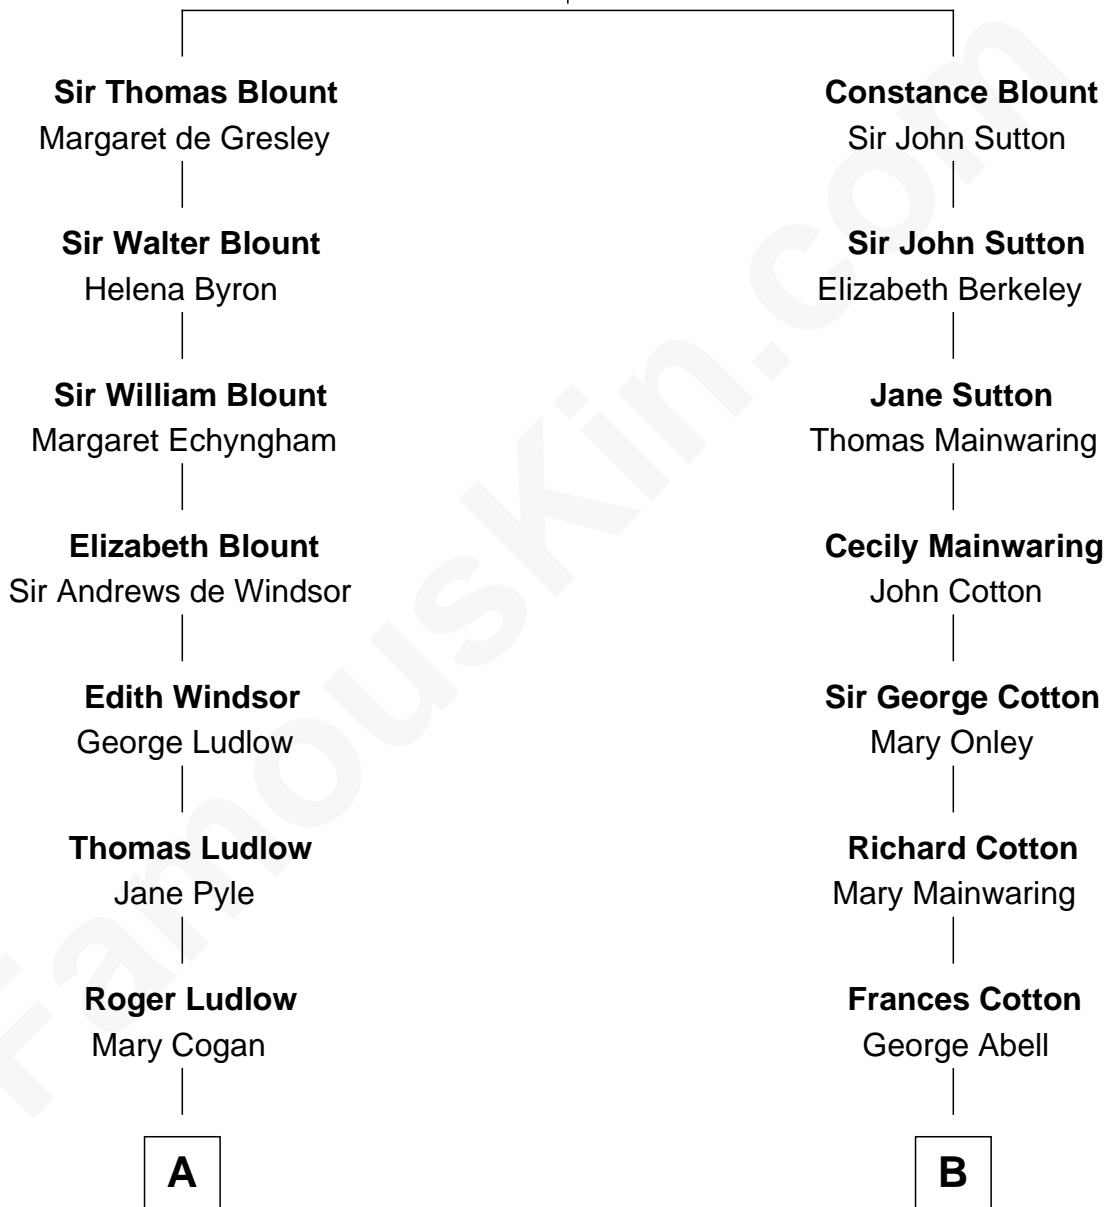

FamousKin.com Relationship Chart of

Caleb Brewster

Member of the Culper Spy Ring during the American Revolution

10th cousin 7 times removed of

Shadove Stevens

Radio Disc Jockey

Sir Walter Blount

Sancha de Ayala

Shadoe Stevens photo by [Alan Light](#) (CC BY 2.0)