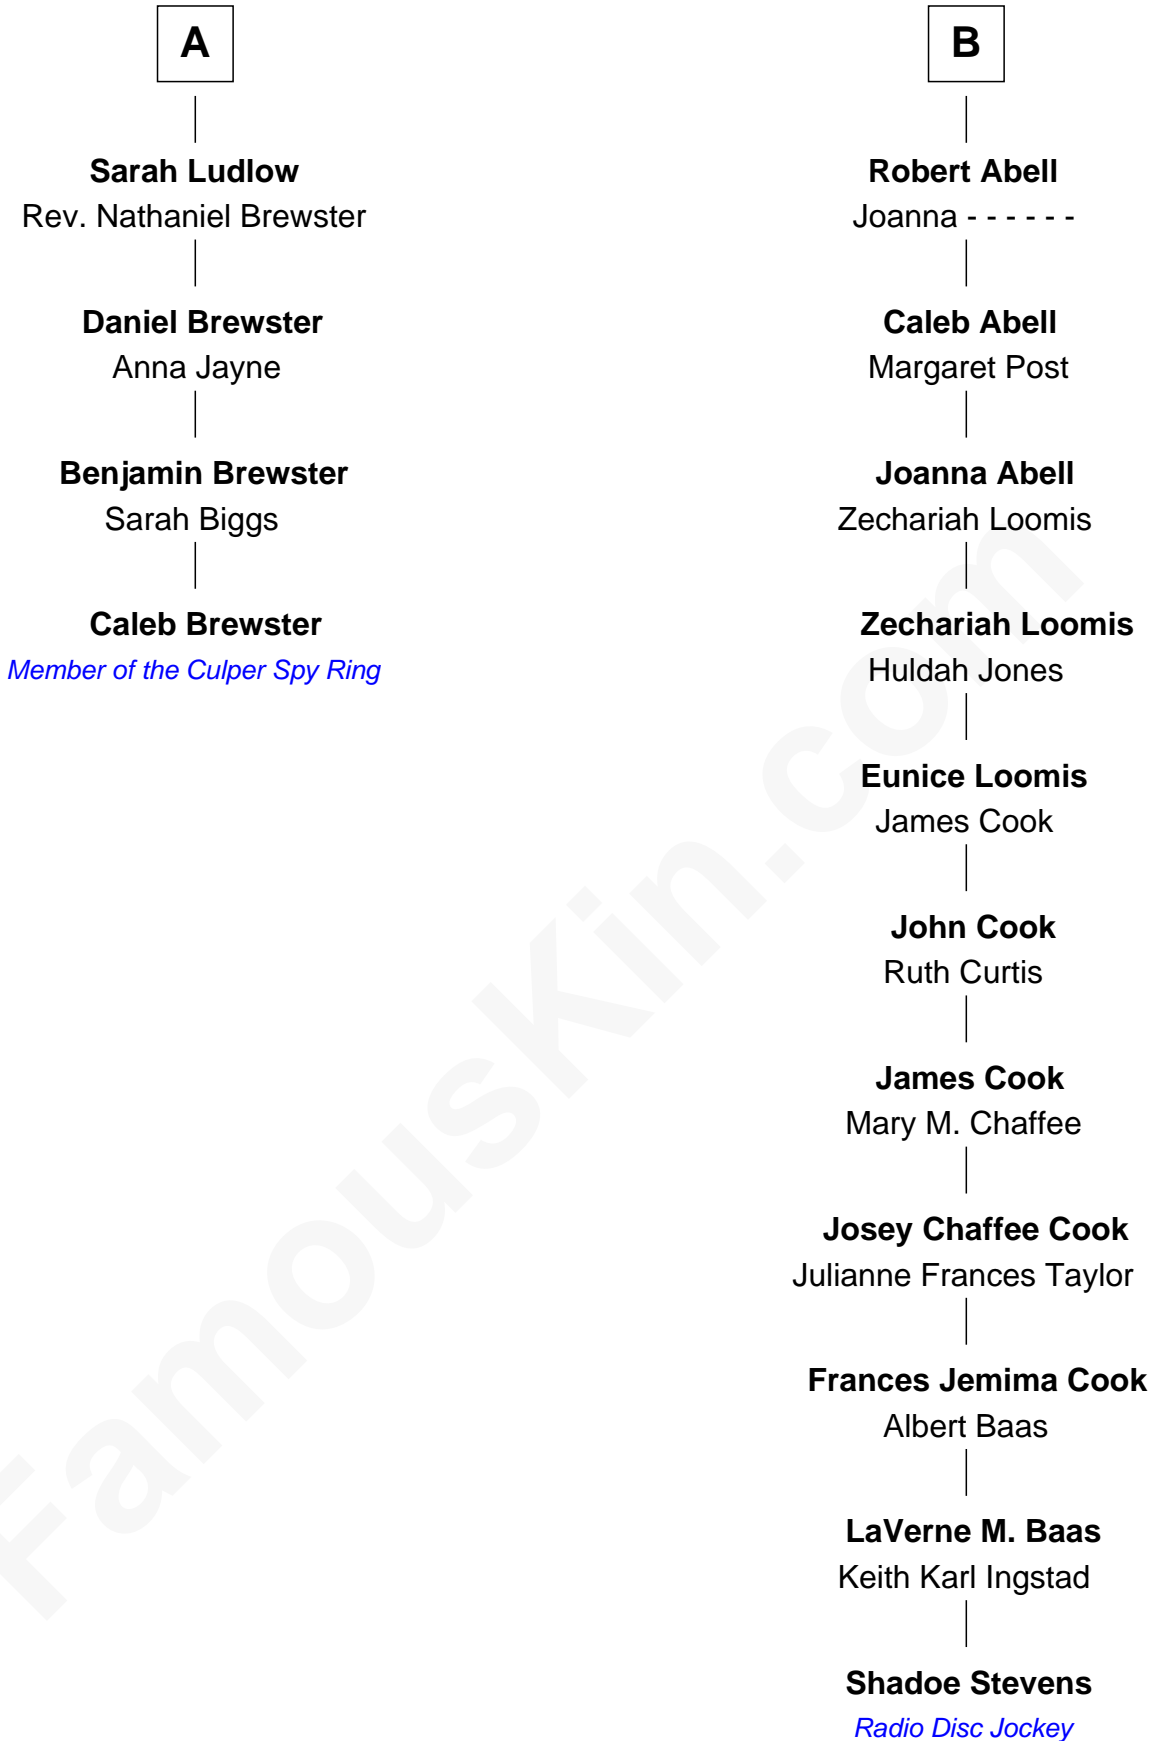

FamousKin.com Relationship Chart of

Caleb Brewster

Member of the Culper Spy Ring during the American Revolution

10th cousin 7 times removed of

Shadove Stevens

Radio Disc Jockey

Sir Walter Blount

Sancha de Ayala

Shadoe Stevens photo by [Alan Light](#) (CC BY 2.0)