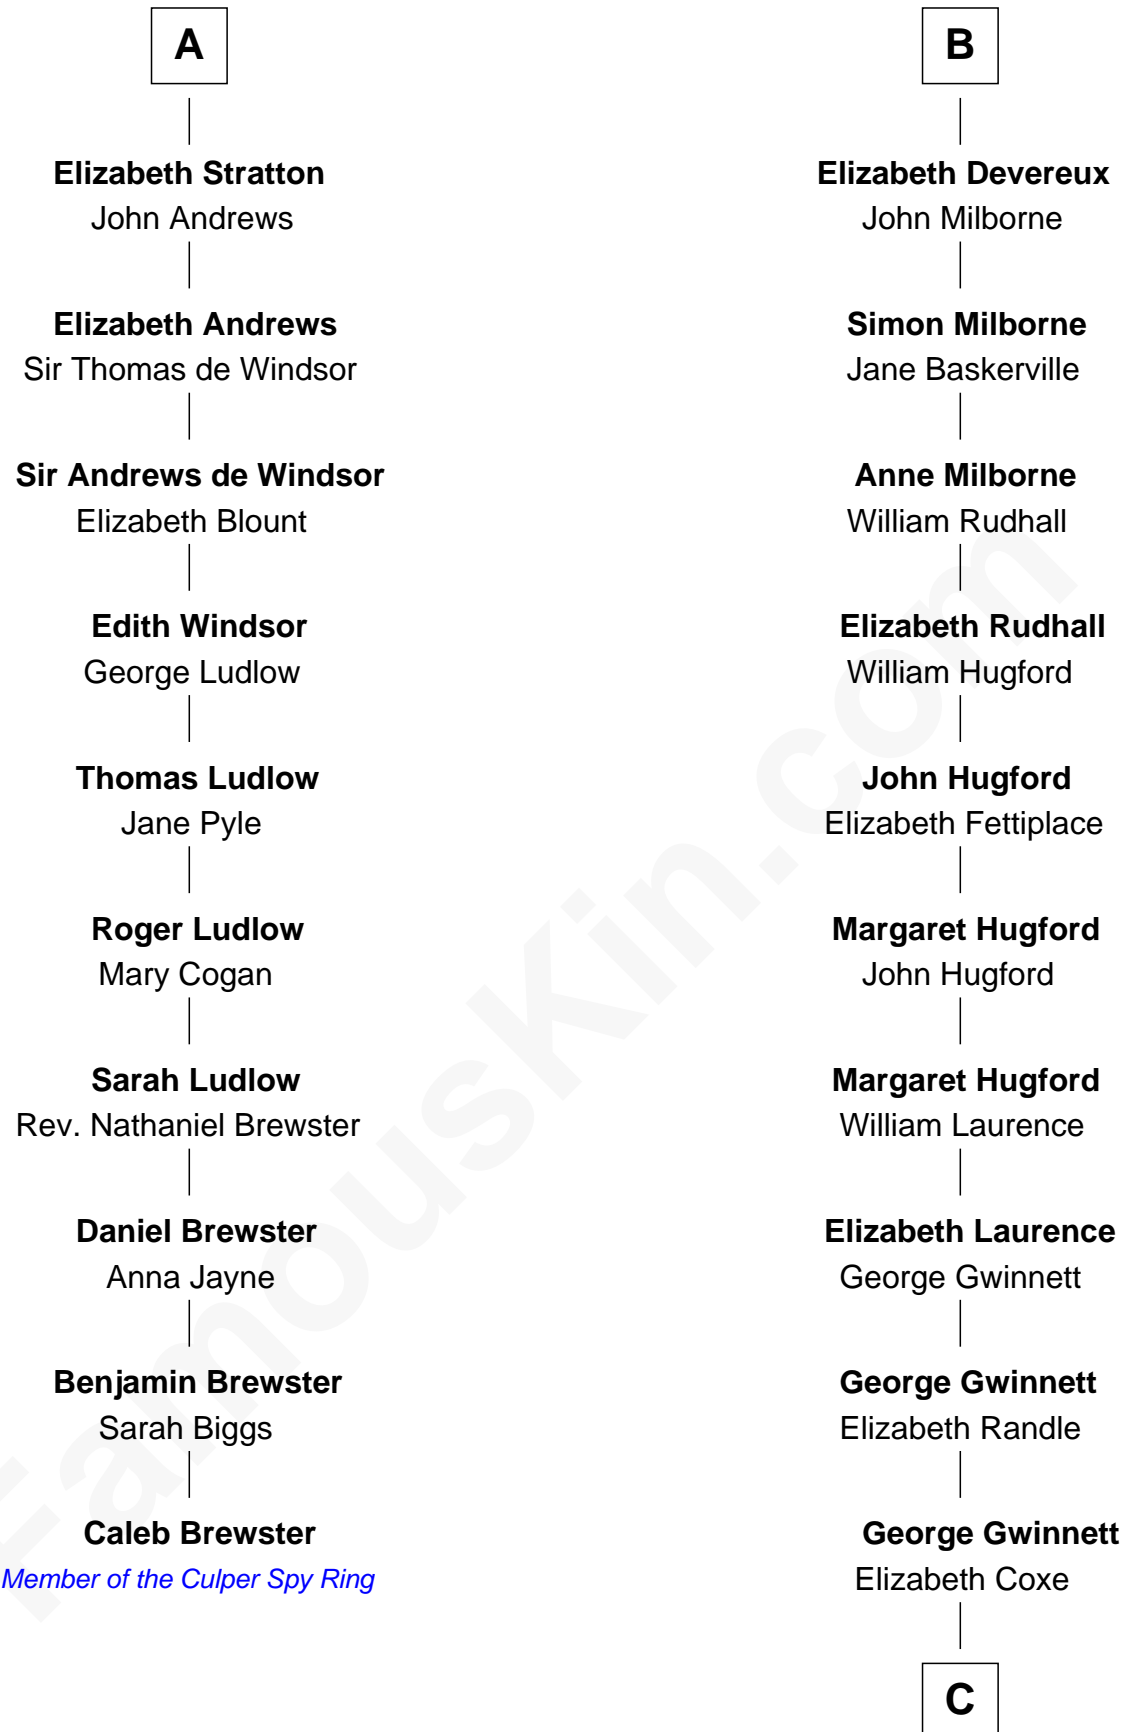

## Relationship Chart of

### Caleb Brewster

*Member of the Culper Spy Ring during the American Revolution*

16th cousin 2 times removed of

**Button Gwinnett**

*Signer of the Declaration of Independence*

**C**

Rev. Samuel Gwinnett

Anne Eames