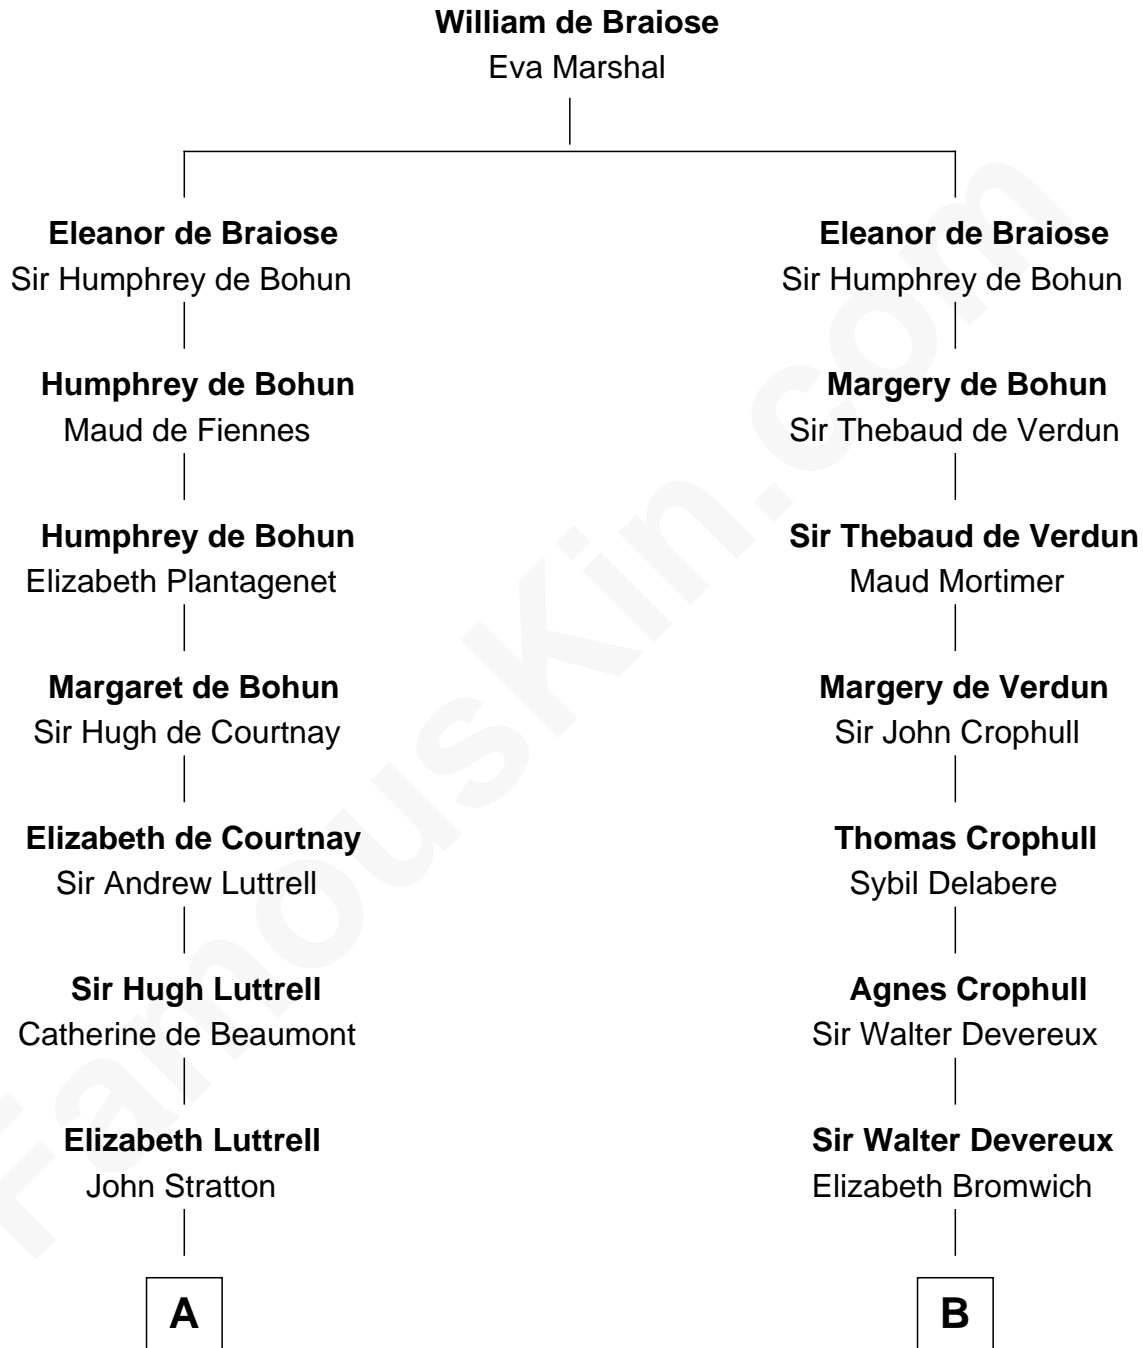

## Relationship Chart of

### Caleb Brewster

*Member of the Culper Spy Ring during the American Revolution*

16th cousin 2 times removed of

**Button Gwinnett**

*Signer of the Declaration of Independence*

**C**

Rev. Samuel Gwinnett

Anne Eames

**Button Gwinnett**

*Signer of Declaration of Independence*

FamousKin.com