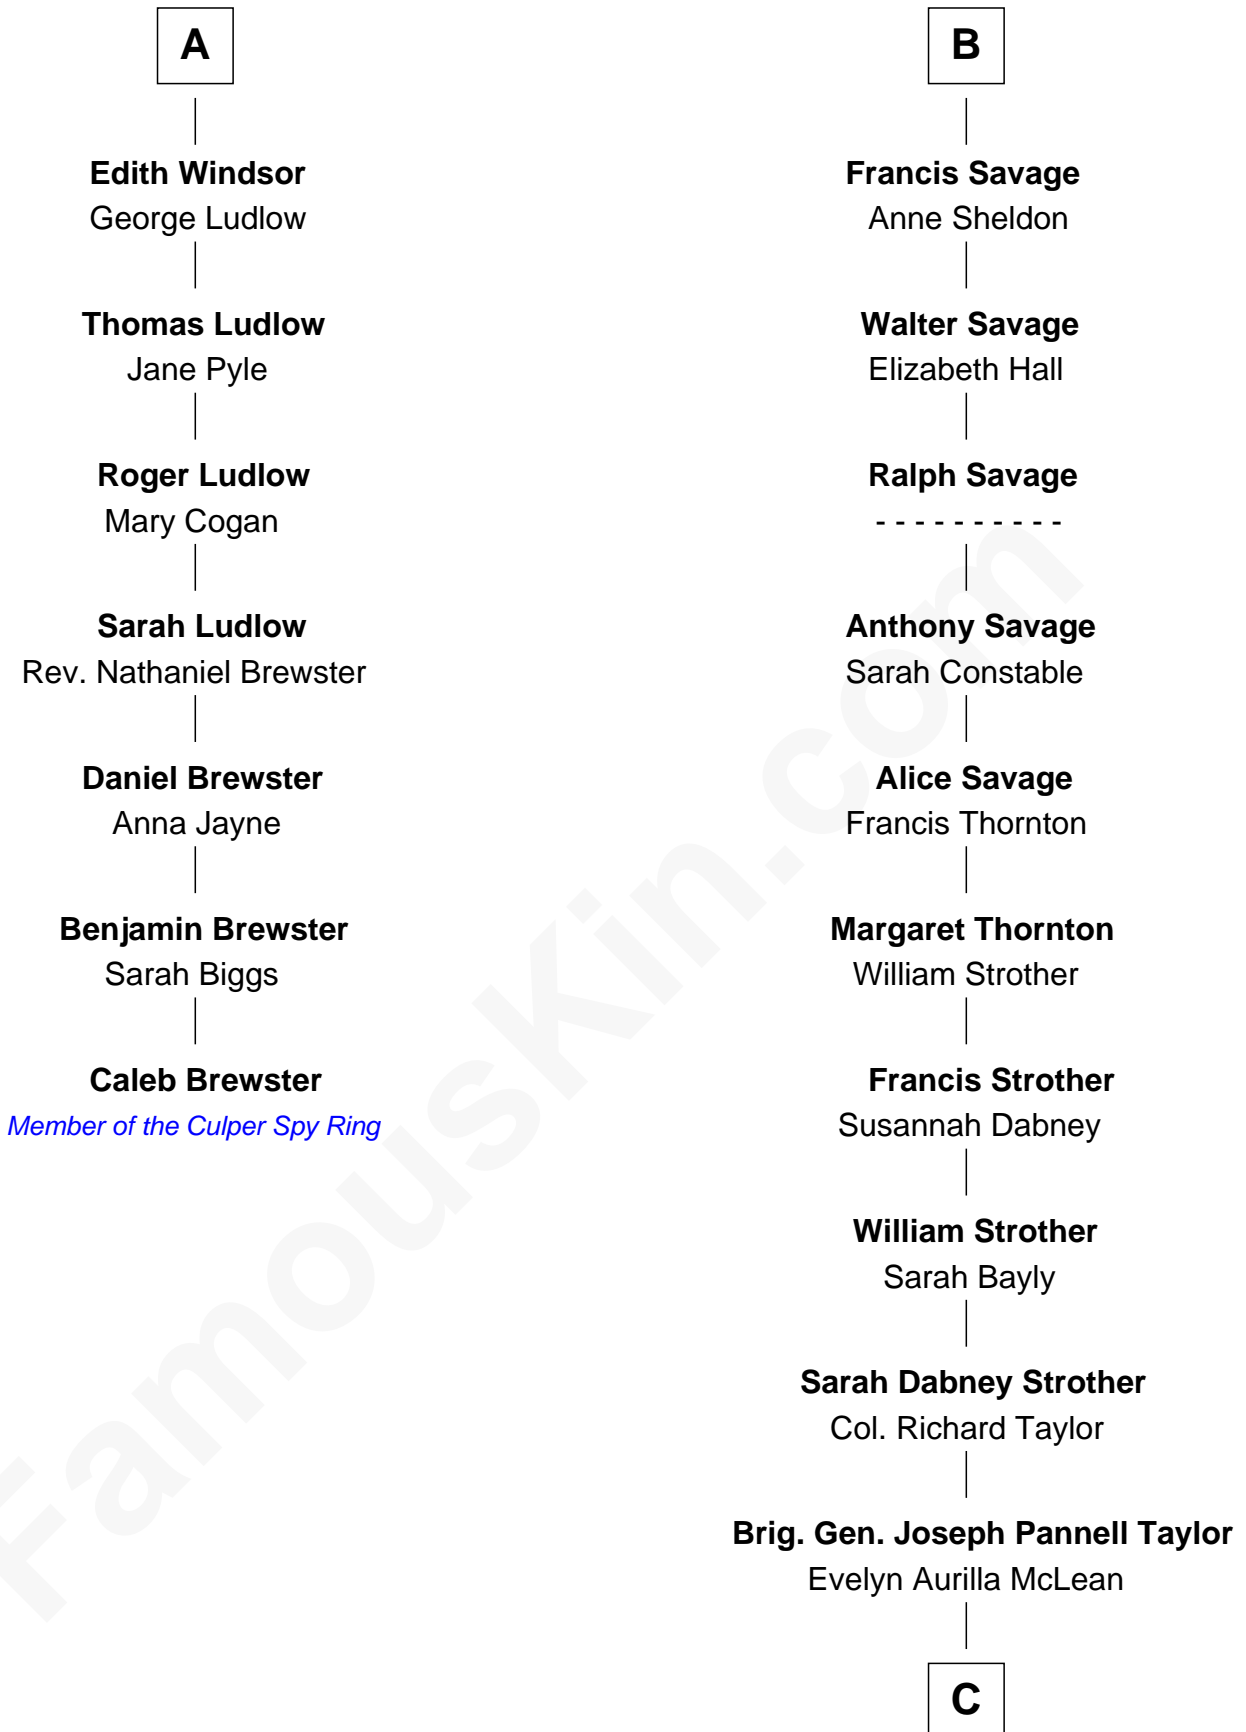

# FamousKin.com Relationship Chart of

**Caleb Brewster**

*Member of the Culper Spy Ring during the American Revolution*

13th cousin 8 times removed of

**Parker Stevenson**

*TV and Movie Actor*

**Humphrey de Bohun**

Elizabeth Plantagenet

**C**

**Col. Joseph Hancock Taylor**

Mary Montgomery Meigs

**Evelyn Taylor**

Eli Kirk Price

**Philip Price**

Sarah Meade Harrison