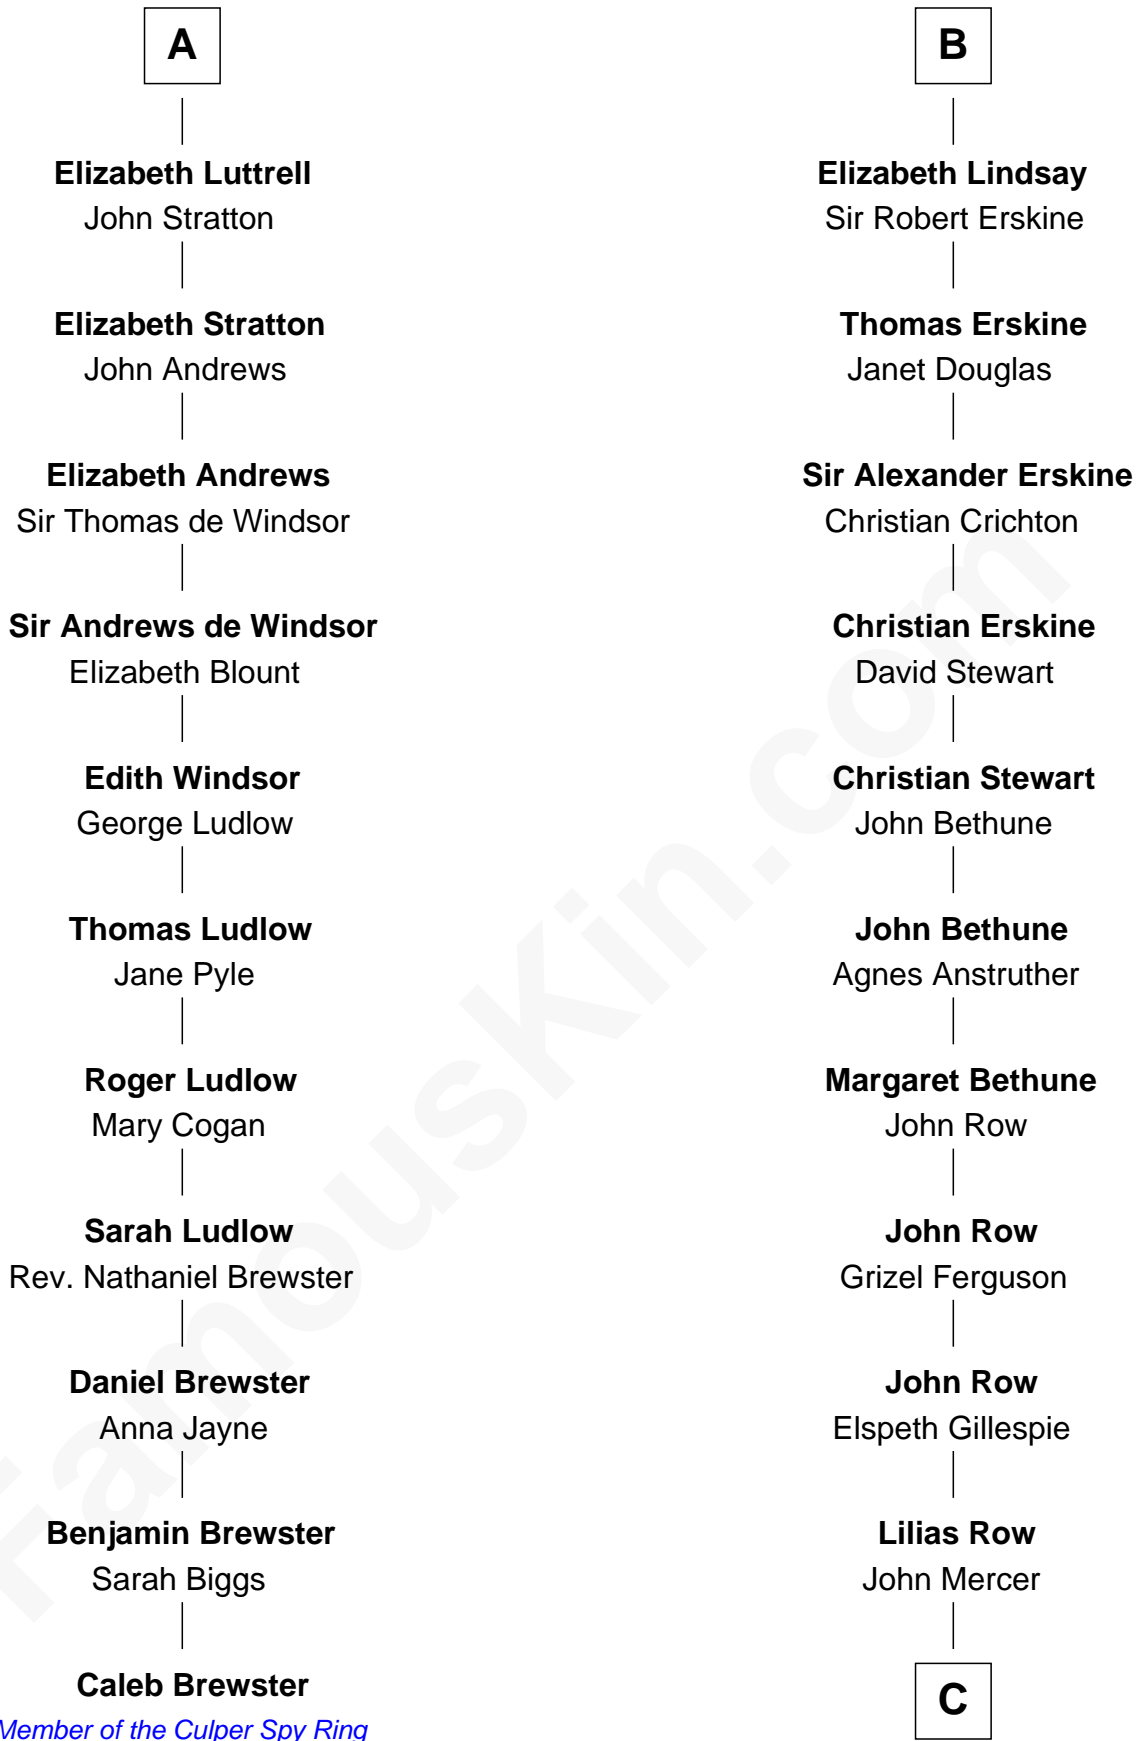

FamousKin.com

Relationship Chart of

Caleb Brewster

Member of the Culper Spy Ring during the American Revolution

17th cousin 2 times removed of

General Hugh Mercer
American Revolution

Sir William Marshal
Isabel de Clare

C

Thomas Mercer

Isabel Smith

William Mercer

Anne Munro

General Hugh Mercer

American Revolution

FamousKin.com