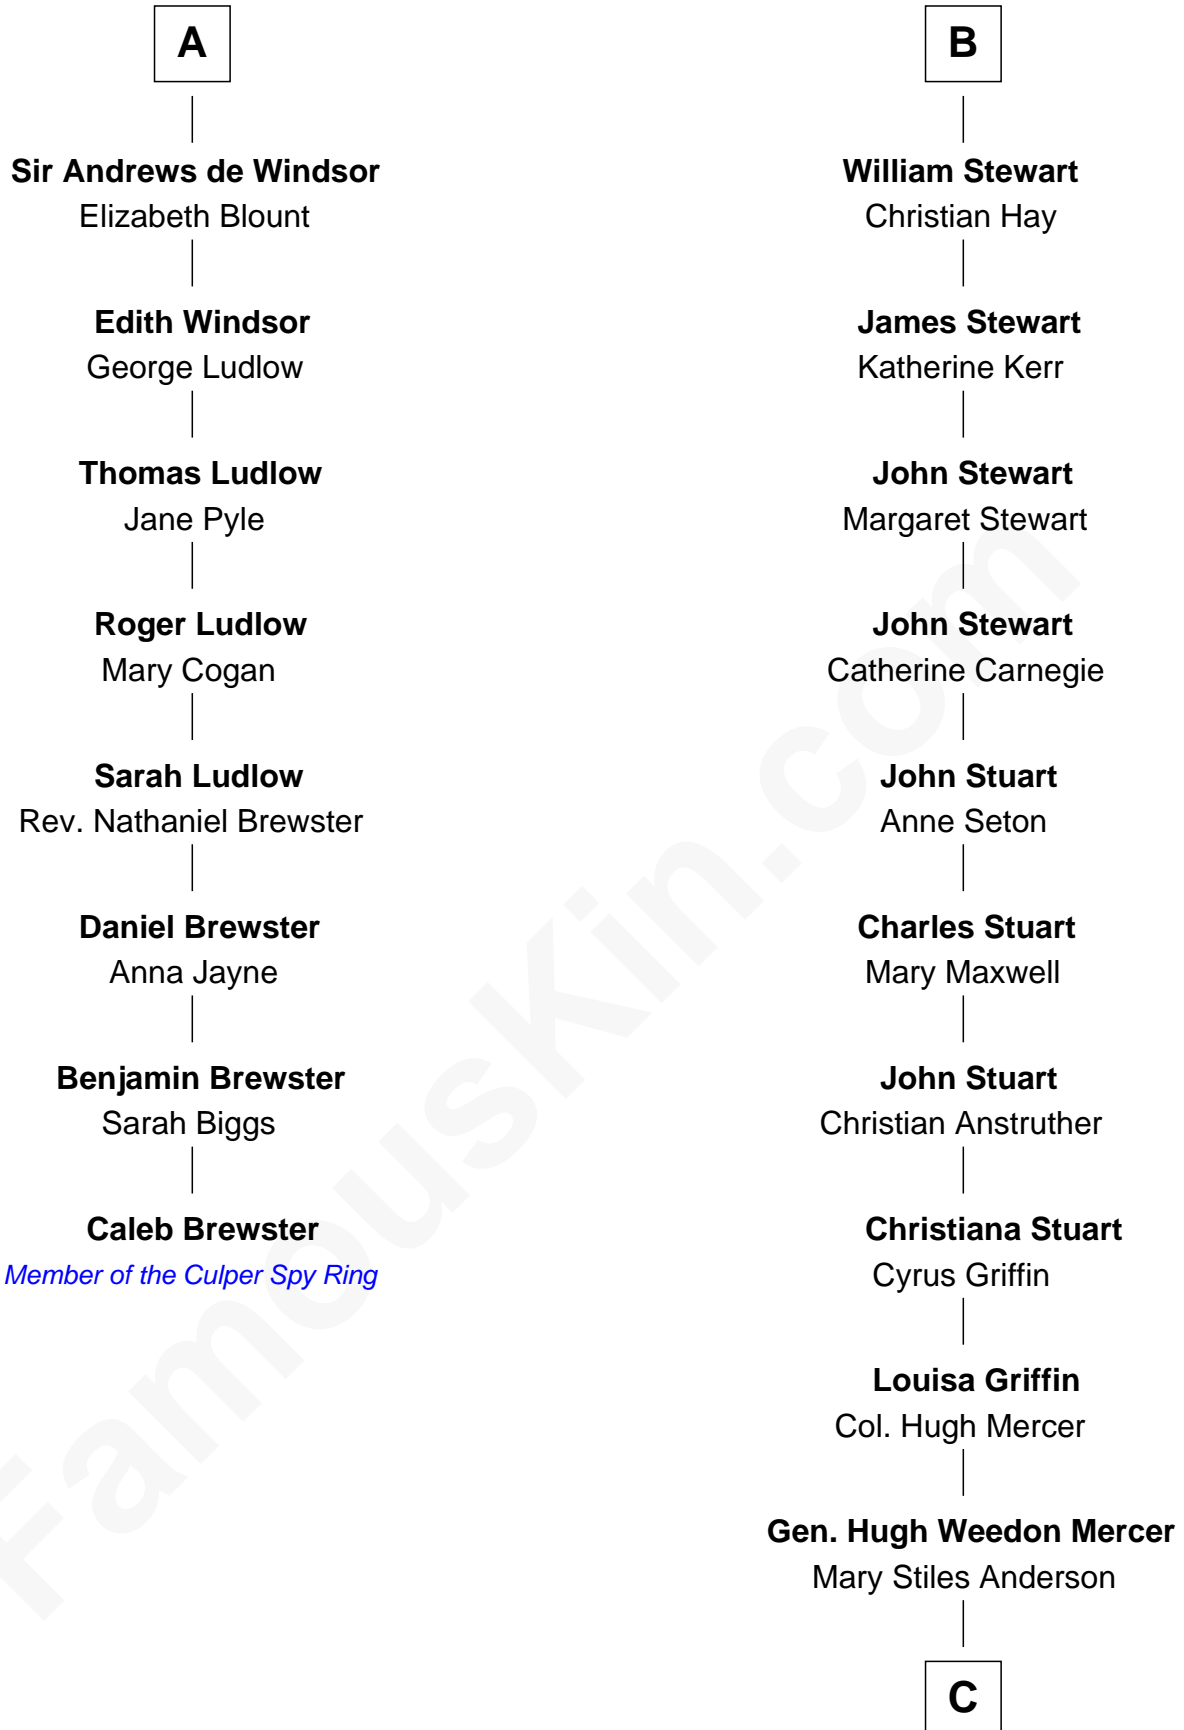

FamousKin.com

Relationship Chart of

Caleb Brewster

Member of the Culper Spy Ring during the American Revolution

14th cousin 5 times removed of

Johnny Mercer

Songwriter and Co-Founder of Capitol Records

C

George Anderson Mercer

Nanny Maury Herndon

George Anderson Mercer

Lillian Elizabeth Ciucevich

Johnny Mercer

Co-Founder of Capitol Records

FamousKin.com