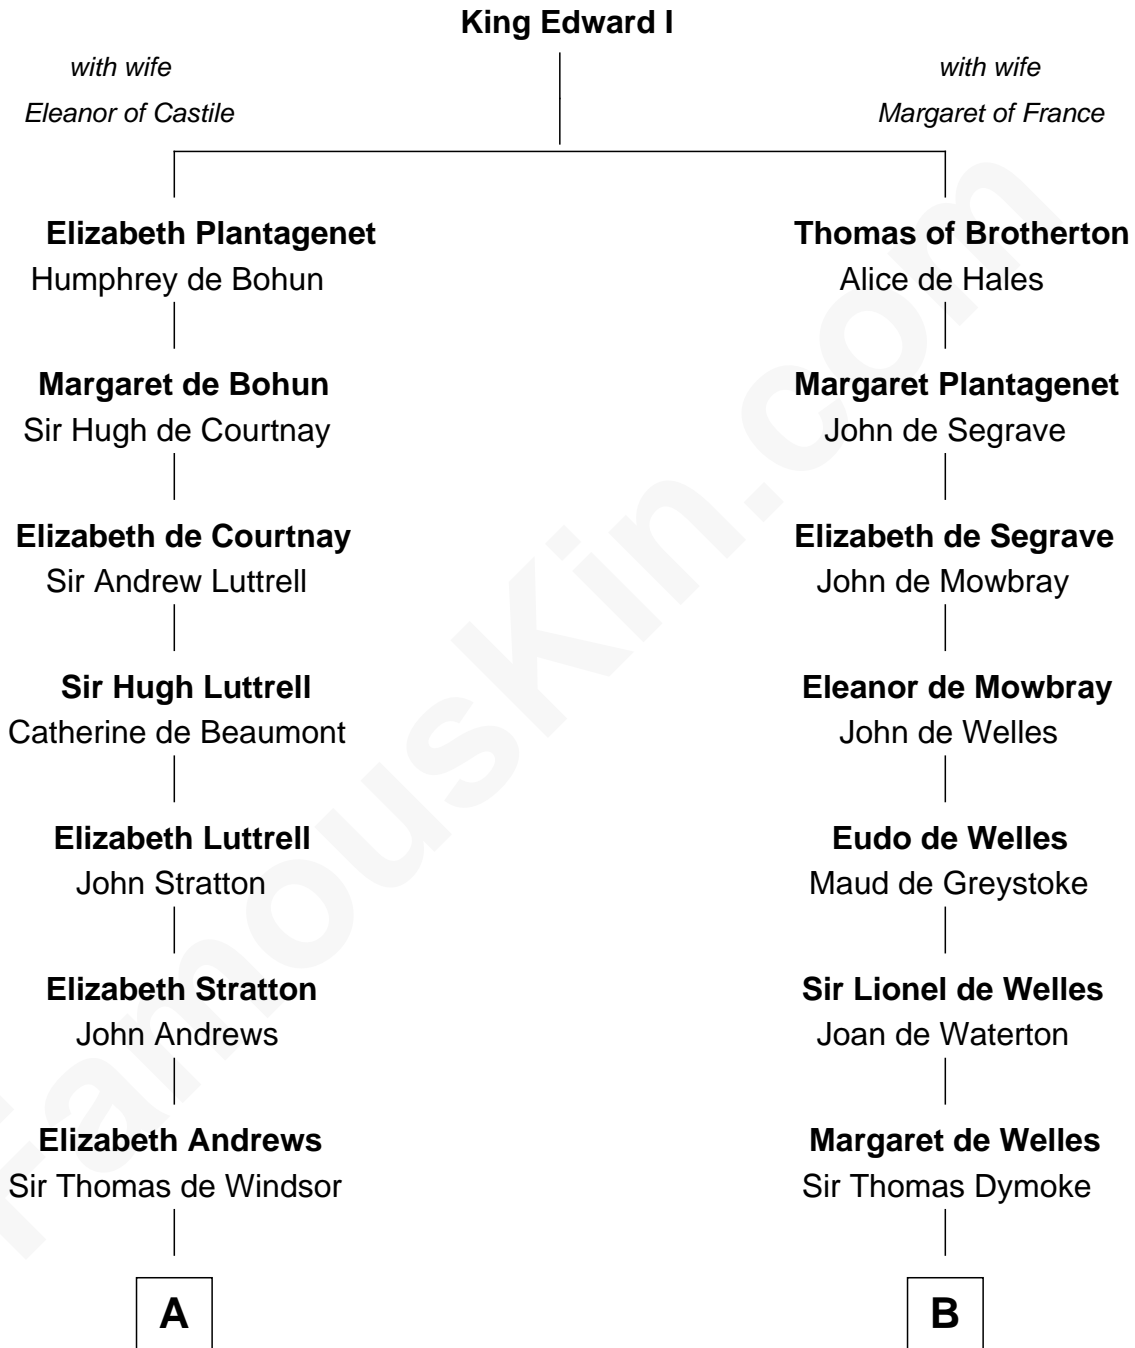

FamousKin.com

Relationship Chart of

Caleb Brewster

Member of the Culper Spy Ring during the American Revolution

14th cousin 6 times removed of

Robert Frost

Poet and Playwright

C

Samuel Abbott Frost

Mary Blunt

William Prescott Frost

Judith Colcord

William Prescott Frost

Isabella Moodie

Robert Frost

Poet and Playwright