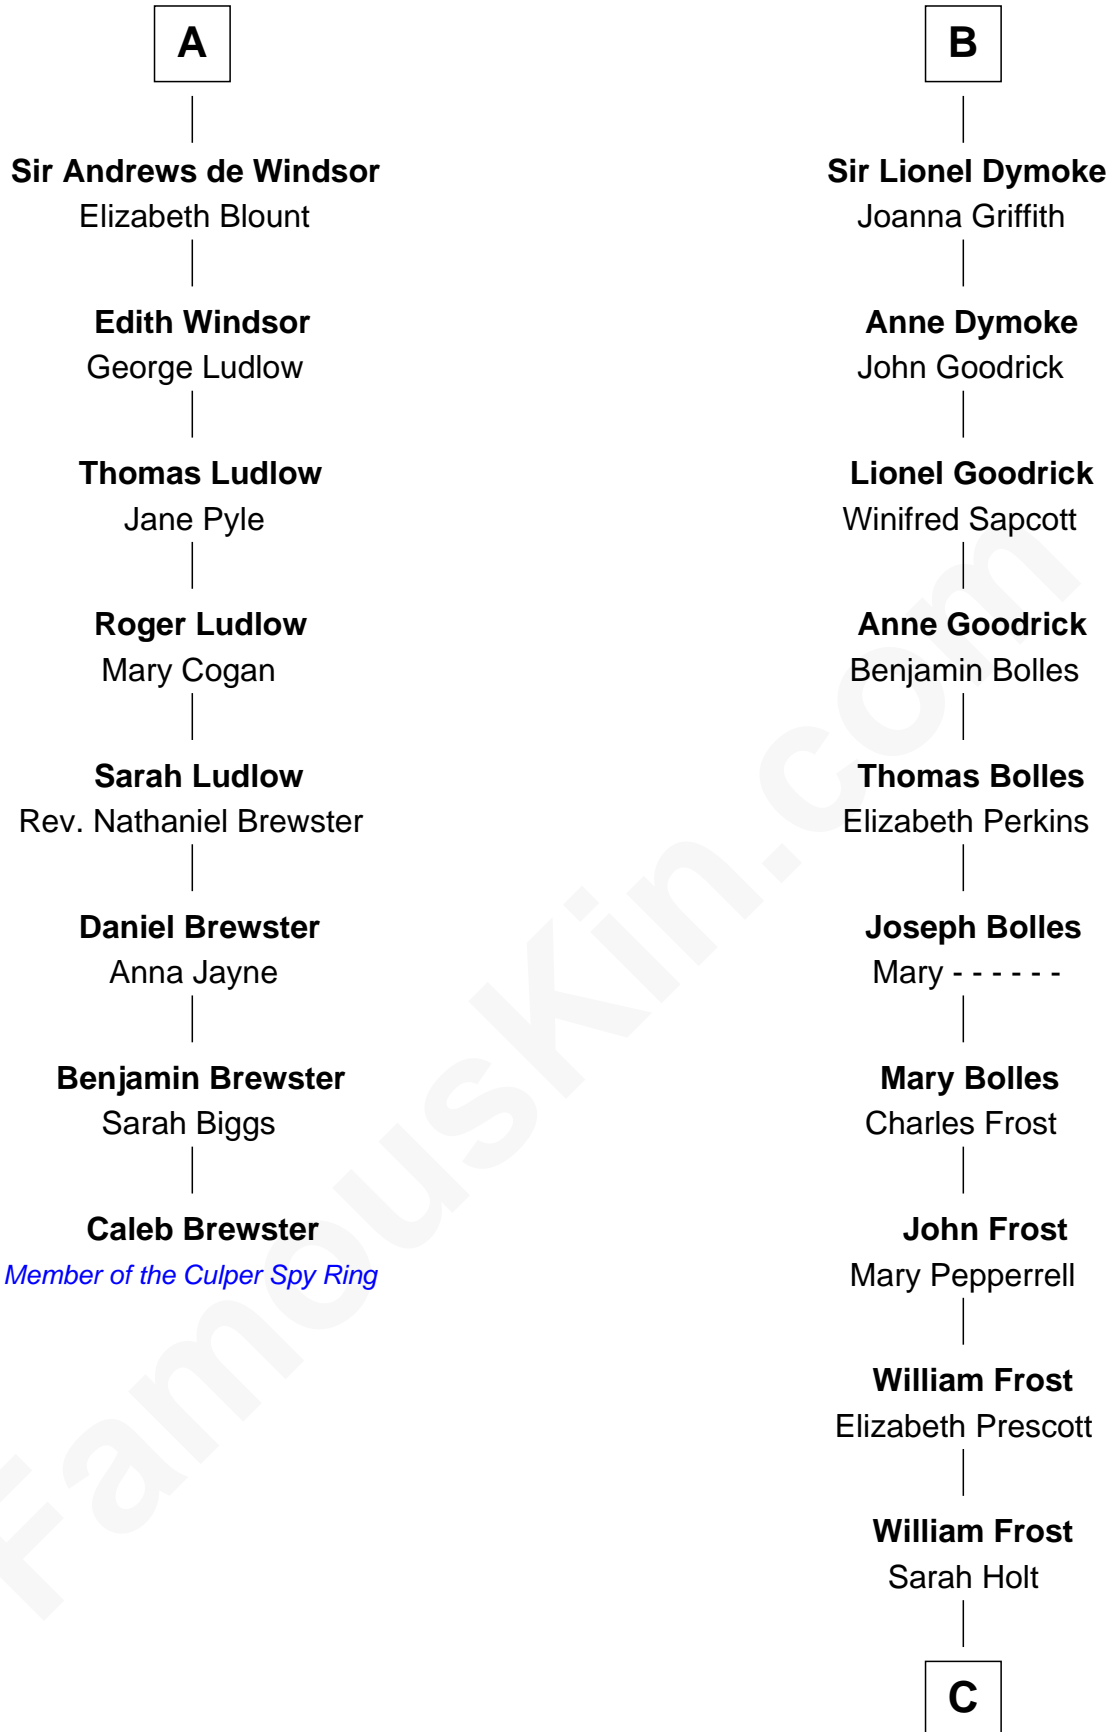

FamousKin.com

Relationship Chart of

Caleb Brewster

Member of the Culper Spy Ring during the American Revolution

14th cousin 6 times removed of

Robert Frost

Poet and Playwright

C