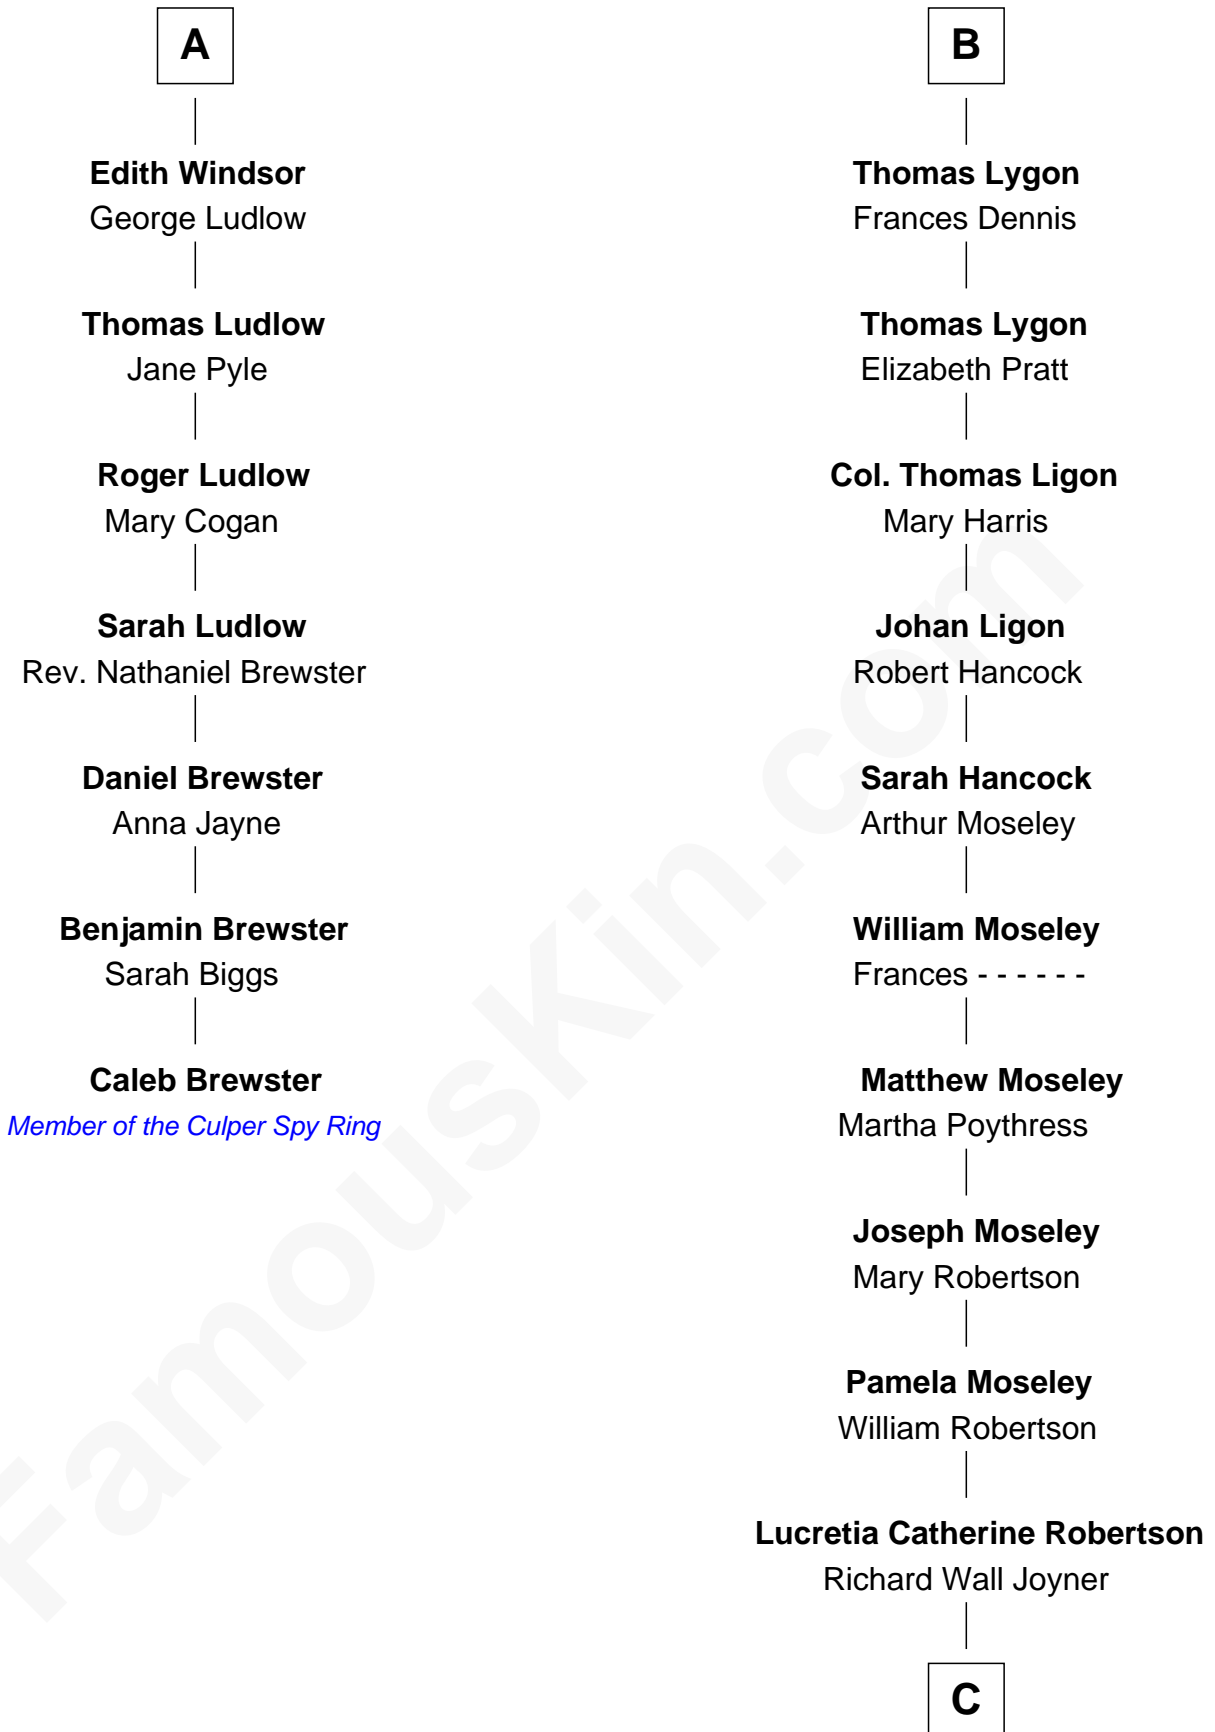

# FamousKin.com Relationship Chart of

**Caleb Brewster**

*Member of the Culper Spy Ring during the American Revolution*

**13th cousin 8 times removed of**

**Glenn Close**

*Movie, Television, and Stage Actress*

**Humphrey de Bohun**  
Elizabeth Plantagenet

**C**

**Elizabeth Irvin Joyner**

William Murray Mitchell

**Catherine Mitchell**

Edwin Munford Taliaferro

**Elizabeth Taliaferro**

Edward Bennett Close

**Dr. William Taliaferro Close**

Elizabeth Mary H. Moore

**Glenn Close**

*Movie, Television, and Stage Actress*