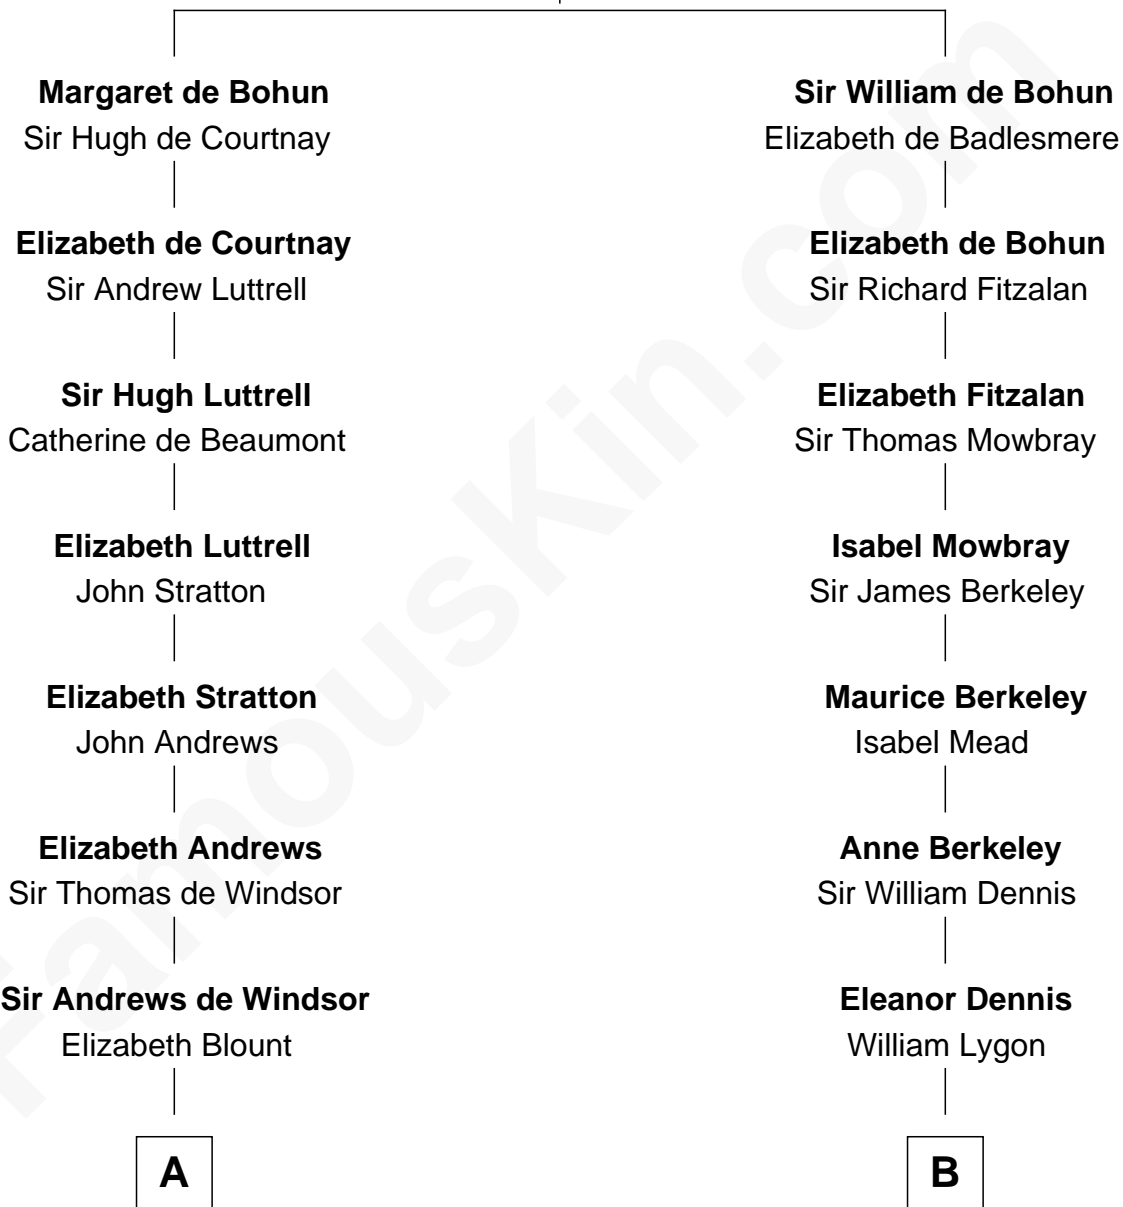

# FamousKin.com Relationship Chart of

**Caleb Brewster**

*Member of the Culper Spy Ring during the American Revolution*

**13th cousin 8 times removed of**

**Glenn Close**

*Movie, Television, and Stage Actress*

**Humphrey de Bohun**  
Elizabeth Plantagenet

**C**

**Elizabeth Irvin Joyner**

William Murray Mitchell

**Catherine Mitchell**

Edwin Munford Taliaferro

**Elizabeth Taliaferro**

Edward Bennett Close

**Dr. William Taliaferro Close**

Elizabeth Mary H. Moore

**Glenn Close**

*Movie, Television, and Stage Actress*