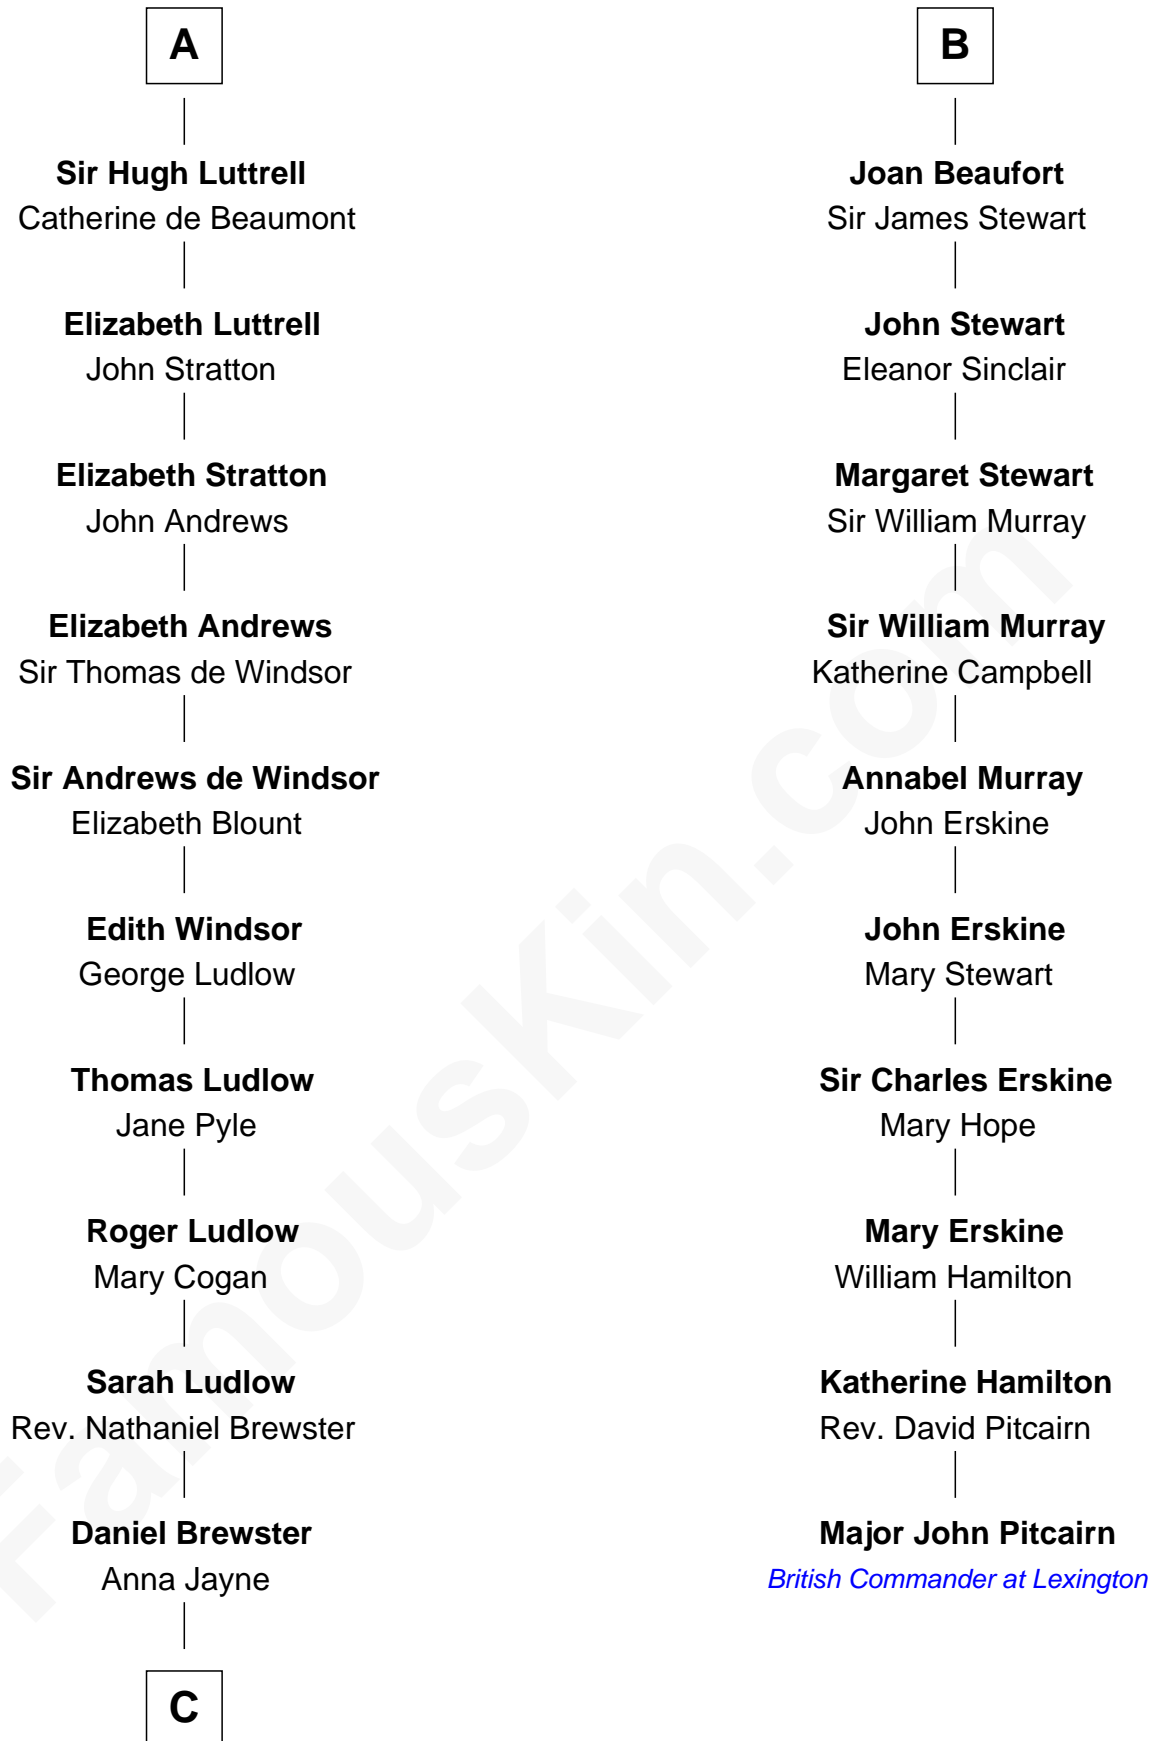

FamousKin.com

Relationship Chart of

Caleb Brewster

Member of the Culper Spy Ring during the American Revolution

16th cousin 2 times removed of

Major John Pitcairn

British Commander at Battle of Lexington

Sir Geoffrey FitzPiers

Margaret de Bohun
Sir Hugh de Courtnay

Elizabeth de Courtnay
Sir Andrew Luttrell

Sir John FitzGeoffrey
Isabel le Bigod

Maud FitzJohn
William de Beauchamp

Isabella de Beauchamp
Sir Patrick de Chaworth

Maud de Chaworth
Henry Plantagenet

Eleanor Plantagenet
Richard Fitzalan

Alice Fitzalan
Sir Thomas de Holand

Margaret de Holand
Sir John Beaufort

A

B

C

—
Benjamin Brewster

Sarah Biggs