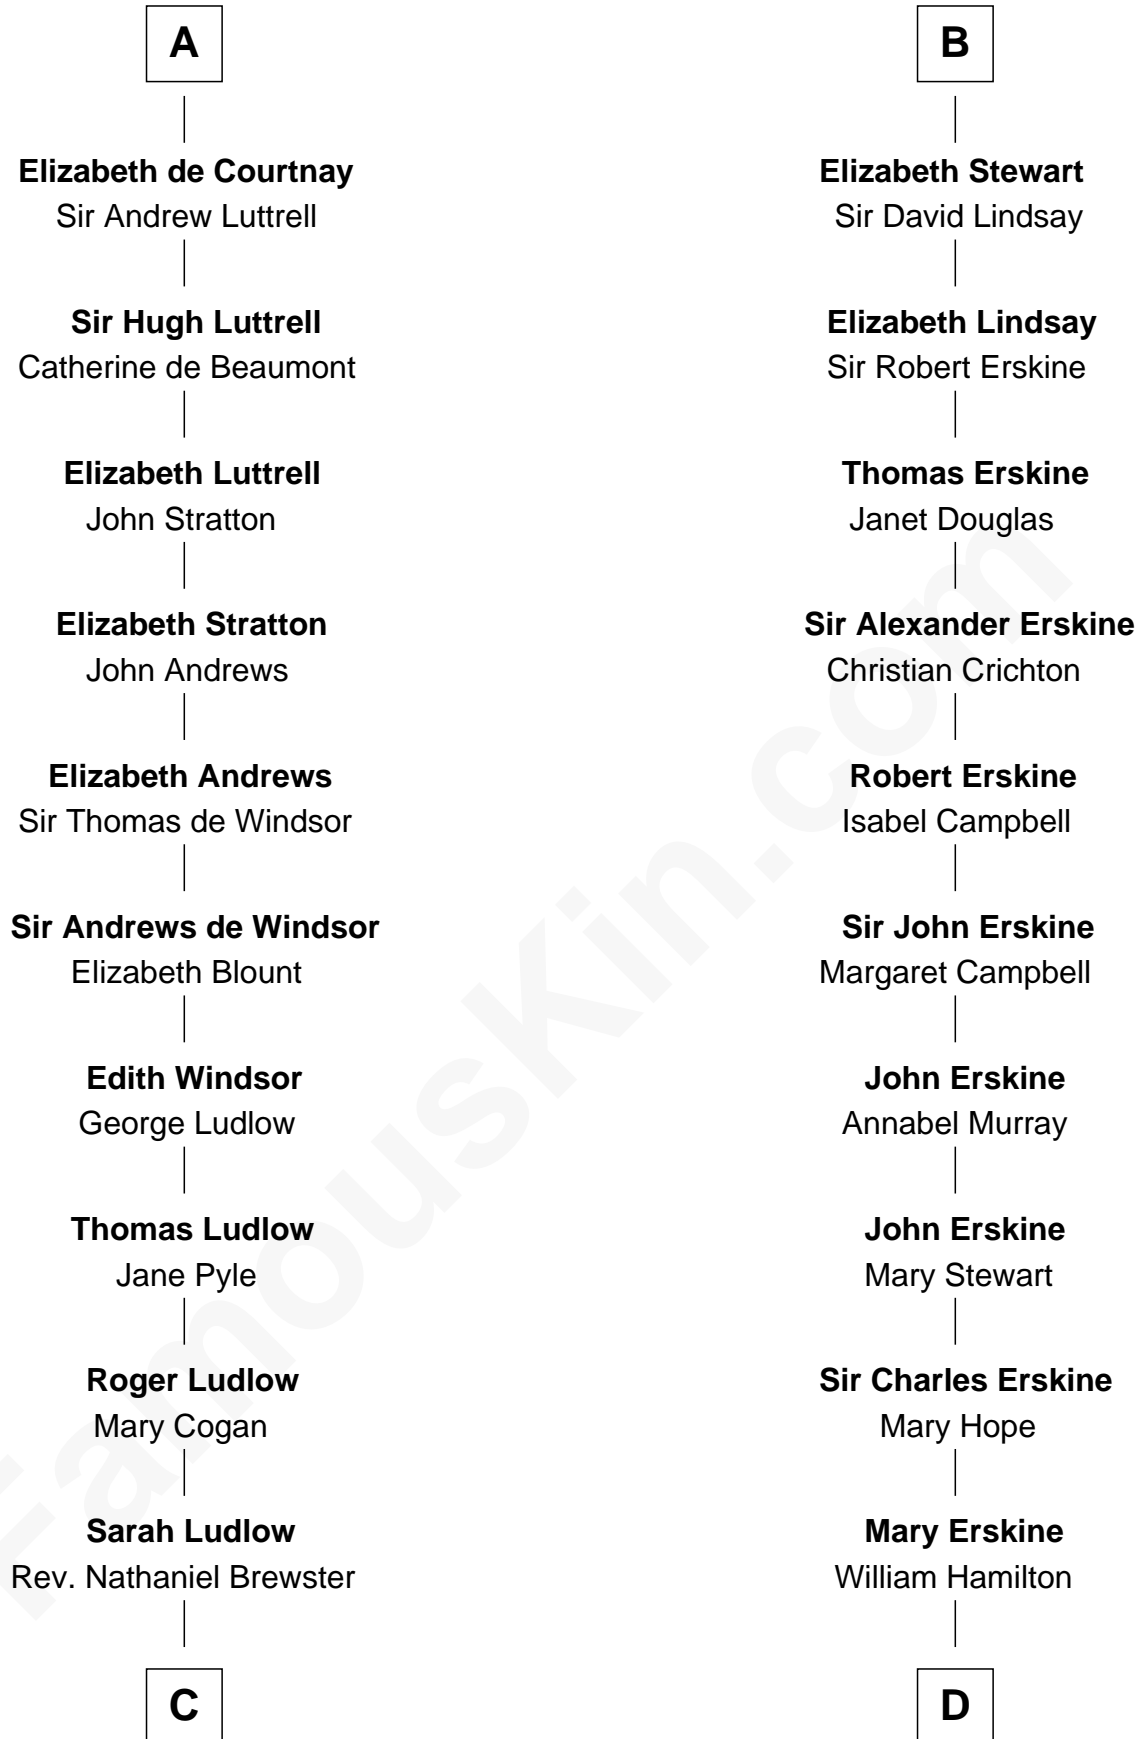

FamousKin.com

Relationship Chart of

Caleb Brewster

Member of the Culper Spy Ring during the American Revolution

18th cousin 1 time removed of

Major John Pitcairn

British Commander at Battle of Lexington

Henry of Huntingdon

Robert I, King of Scotland

Isabella of Mar

Marjorie Bruce

Walter Stewart

Robert II, King of Scotland

Euphemia of Ross

B

C