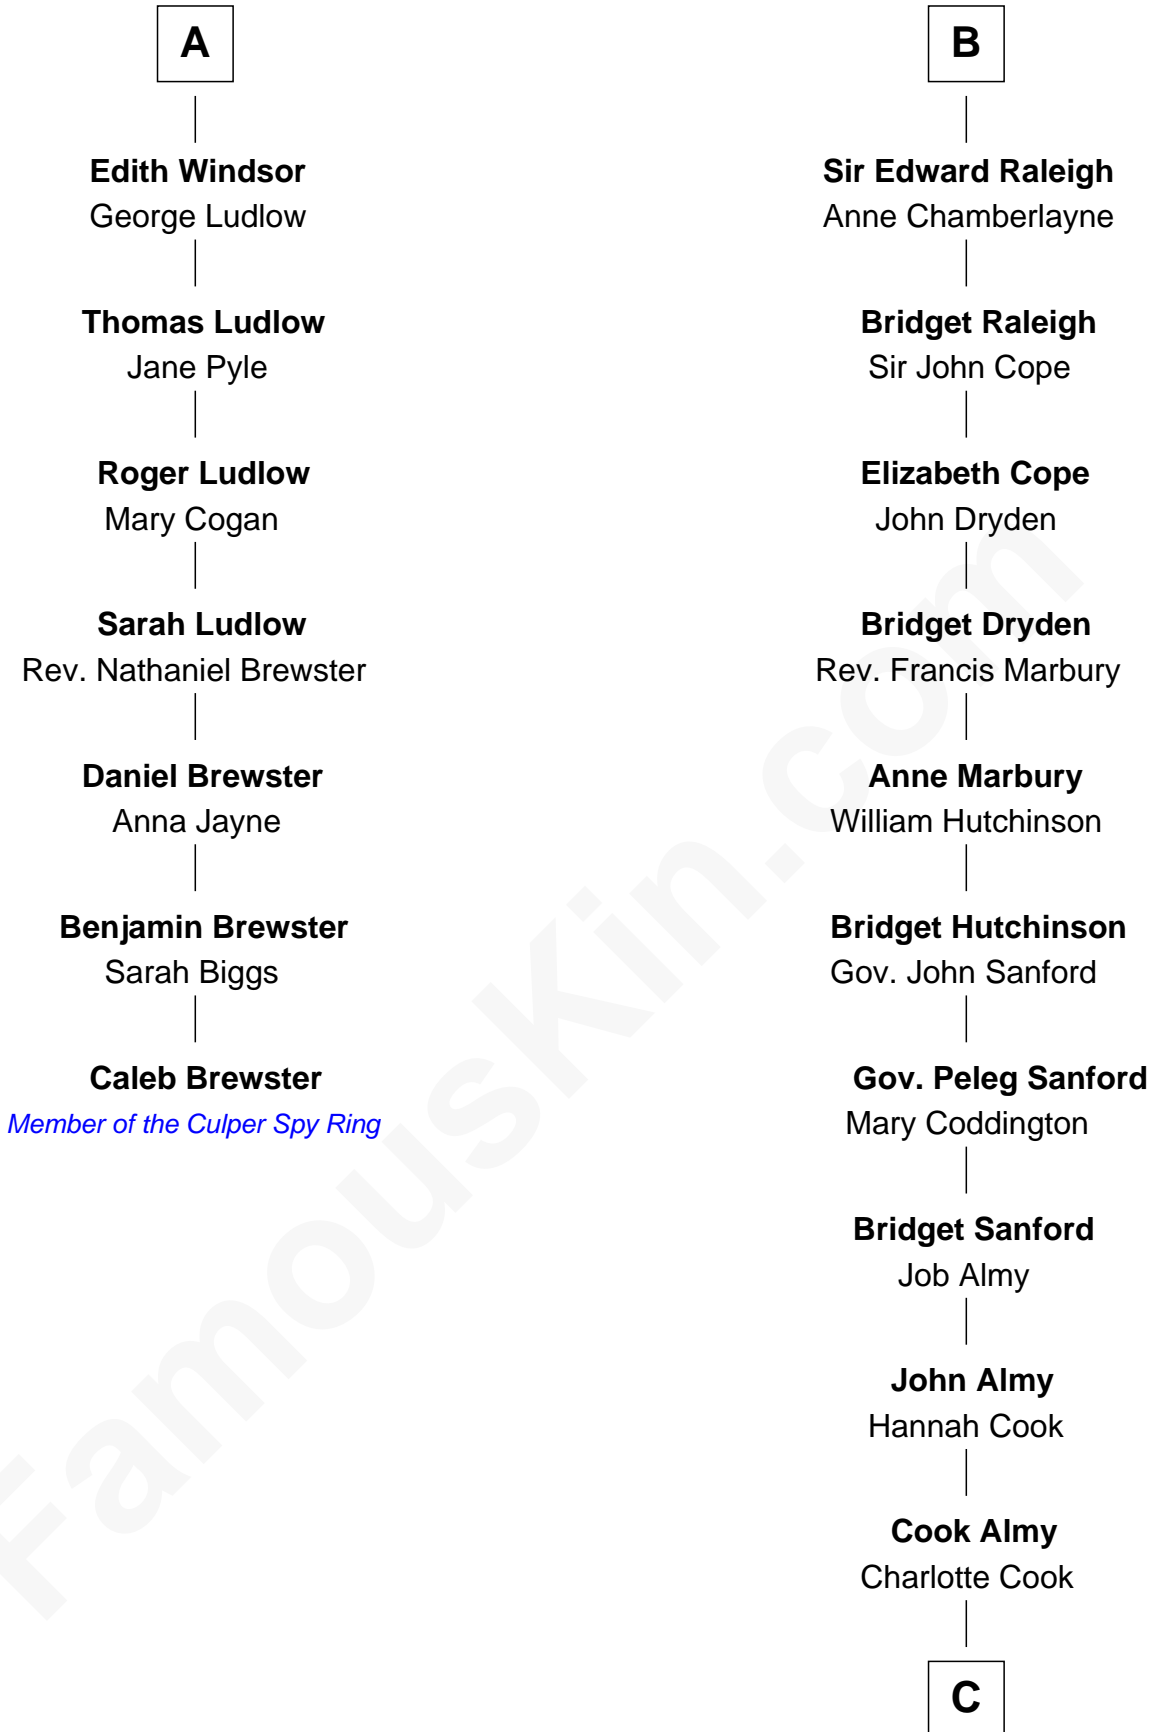

## Relationship Chart of

### Caleb Brewster

*Member of the Culper Spy Ring during the American Revolution*

13th cousin 8 times removed of

### Marilyn Monroe

*Actress, Model, and Singer*

**Humphrey de Bohun**  
Elizabeth Plantagenet

**C**

Samuel Elam Almy

Susan Bateman

Susan Bateman Almy

Charles Adams Gifford

Frederick Almy Gifford

Elizabeth Easton Tennant

Charles Stanley Gifford

Gladys Pearl Monroe

**Marilyn Monroe**

*Actress, Model, and Singer*

FamousKin.com