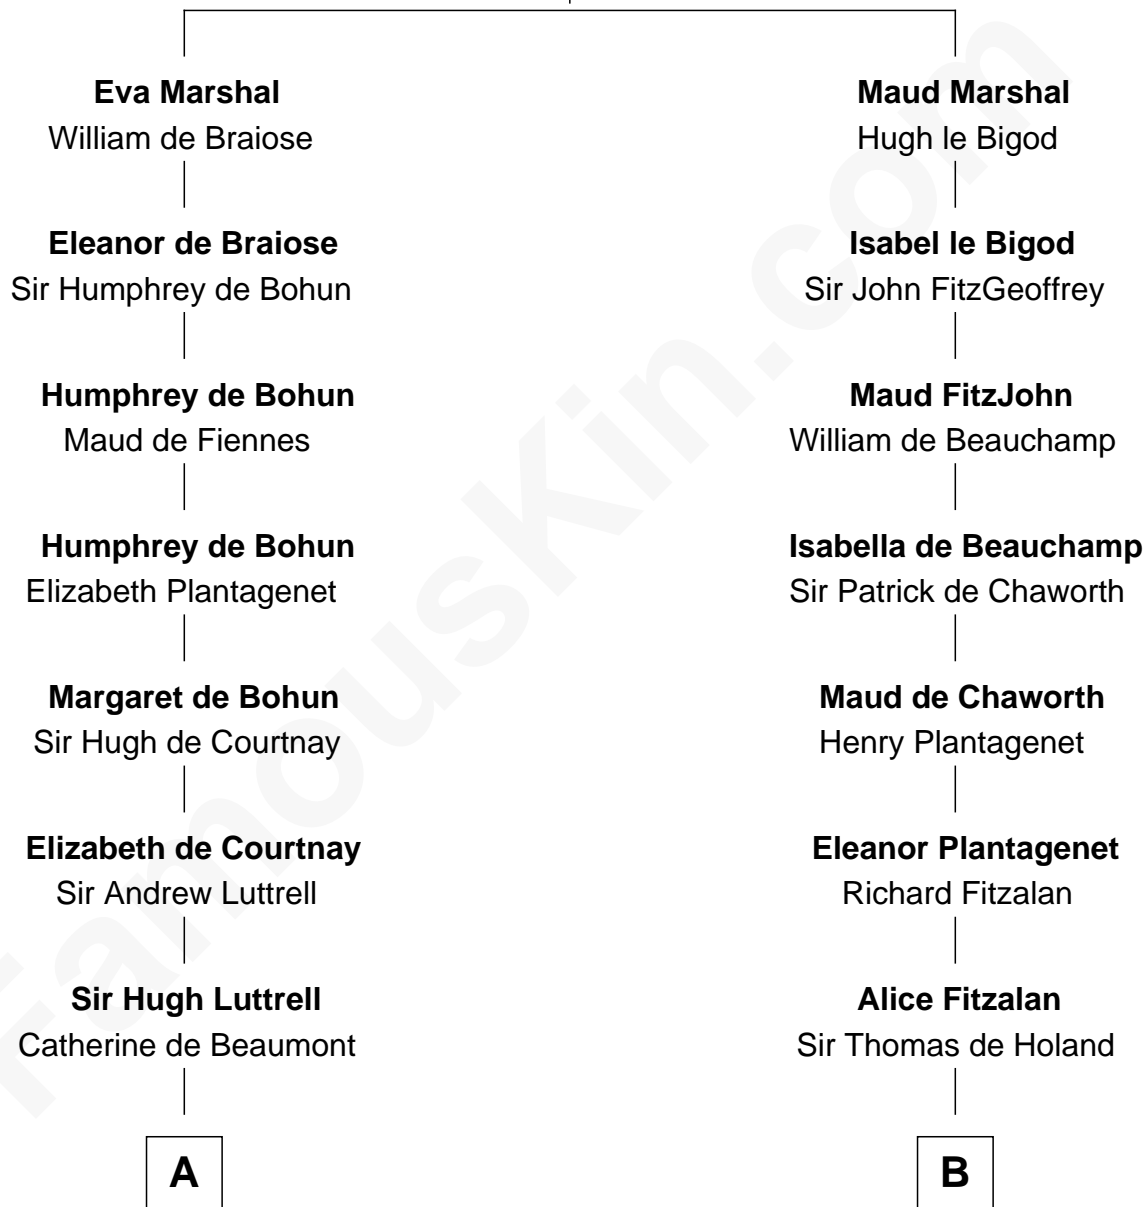

FamousKin.com

Relationship Chart of

Caleb Brewster

Member of the Culper Spy Ring during the American Revolution

17th cousin 4 times removed of

Noel Coward

Playwright, Actor, and Songwriter

Sir William Marshal

Isabel de Clare

C

John Veitch

Barbara Ainslie

Henry Veitch

Margaret Harrison

Henry Gordon Veitch

Mary Kathleen Synch