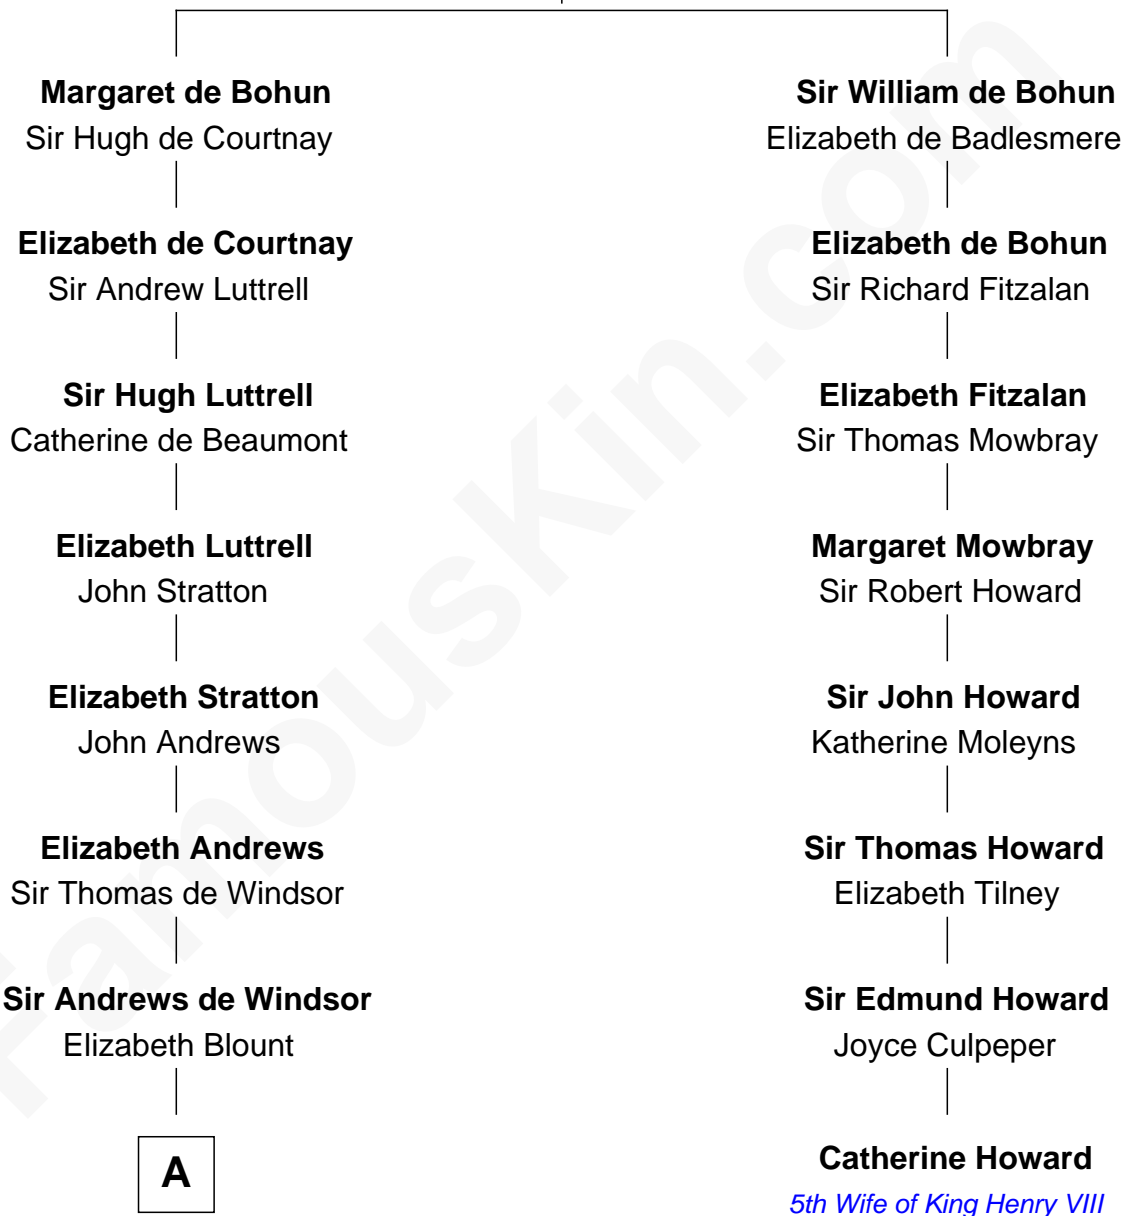

## Relationship Chart of

### Caleb Brewster

Member of the Culper Spy Ring during the American Revolution

7th cousin 6 times removed of

### Catherine Howard

5th Wife of King Henry VIII

**Humphrey de Bohun**  
Elizabeth Plantagenet

**A**

**Edith Windsor**  
George Ludlow

**Thomas Ludlow**  
Jane Pyle

**Roger Ludlow**  
Mary Cogan

**Sarah Ludlow**  
Rev. Nathaniel Brewster

**Daniel Brewster**  
Anna Jayne

**Benjamin Brewster**  
Sarah Biggs

**Caleb Brewster**  
*Member of the Culper Spy Ring*