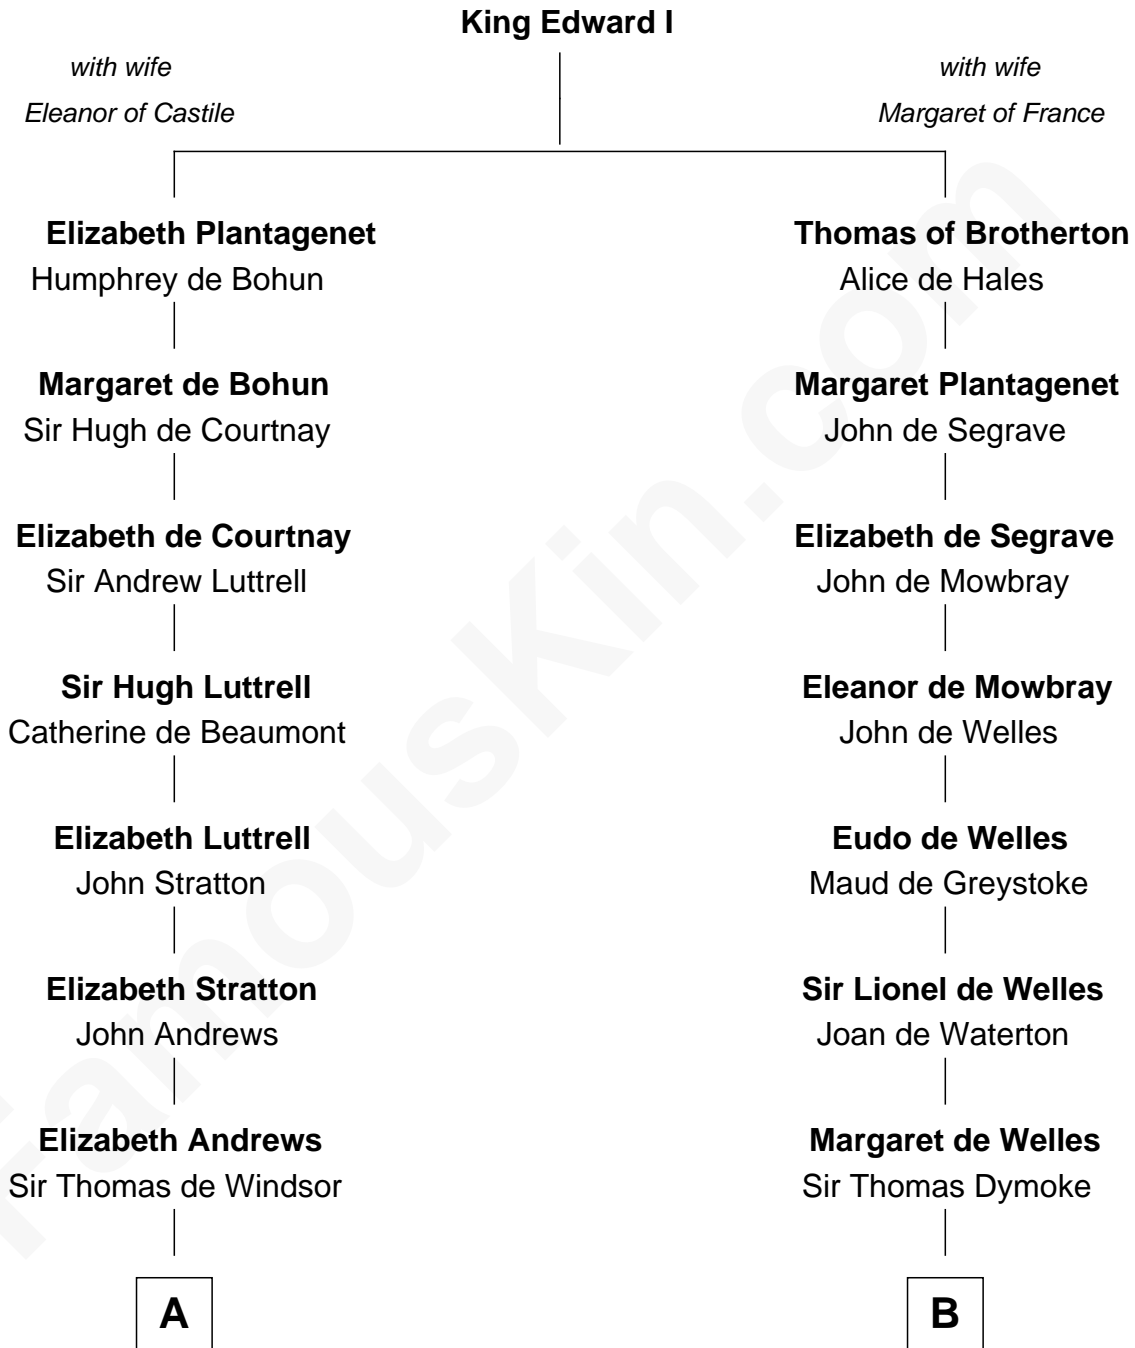

# FamousKin.com

## Relationship Chart of

### Caleb Brewster

*Member of the Culper Spy Ring during the American Revolution*

14th cousin 4 times removed of

**Ralph Waldo Emerson**  
*American Poet*

**C**

Rev. William Emerson

Ruth Haskins

Ralph Waldo Emerson