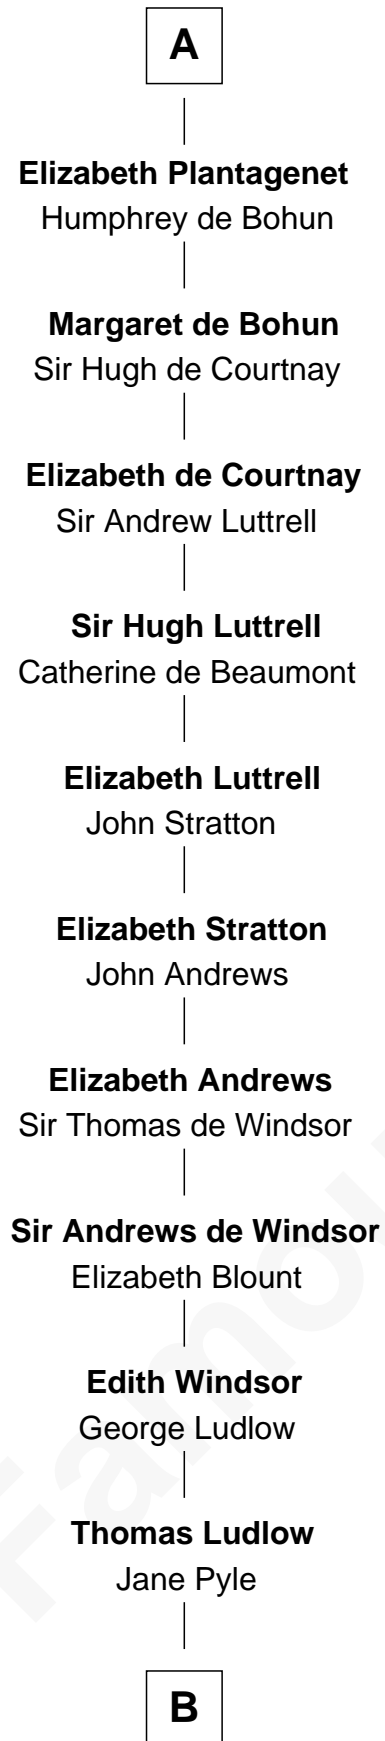

FamousKin.com

Relationship Chart of

Caleb Brewster

Member of the Culper Spy Ring during the American Revolution

5th cousin 16 times removed of

William de Huntingfield
Magna Carta Surety

B

—
Roger Ludlow

Mary Cogan

—
Sarah Ludlow

Rev. Nathaniel Brewster

—
Daniel Brewster

Anna Jayne

—
Benjamin Brewster

Sarah Biggs

—
Caleb Brewster