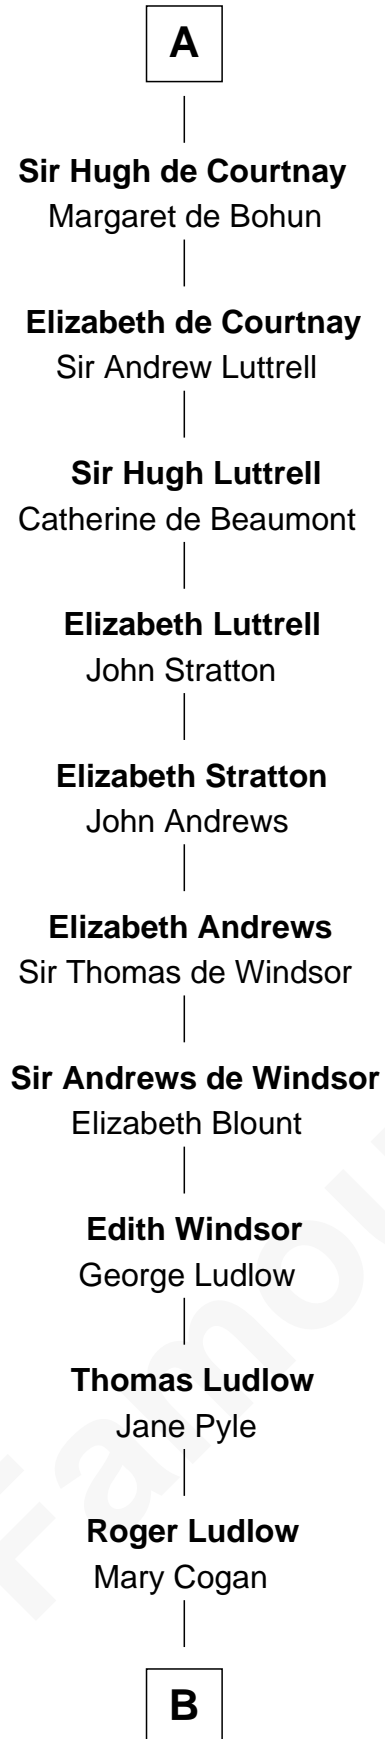

FamousKin.com

Relationship Chart of

Caleb Brewster

Member of the Culper Spy Ring during the American Revolution

2nd cousin 18 times removed of

William de Huntingfield
Magna Carta Surety

Maud of Northumberland
Simon I de St. Liz

B

—
Sarah Ludlow
Rev. Nathaniel Brewster

—
Daniel Brewster
Anna Jayne

—
Benjamin Brewster
Sarah Biggs

—
Caleb Brewster
Member of the Culper Spy Ring

FamousKin.com