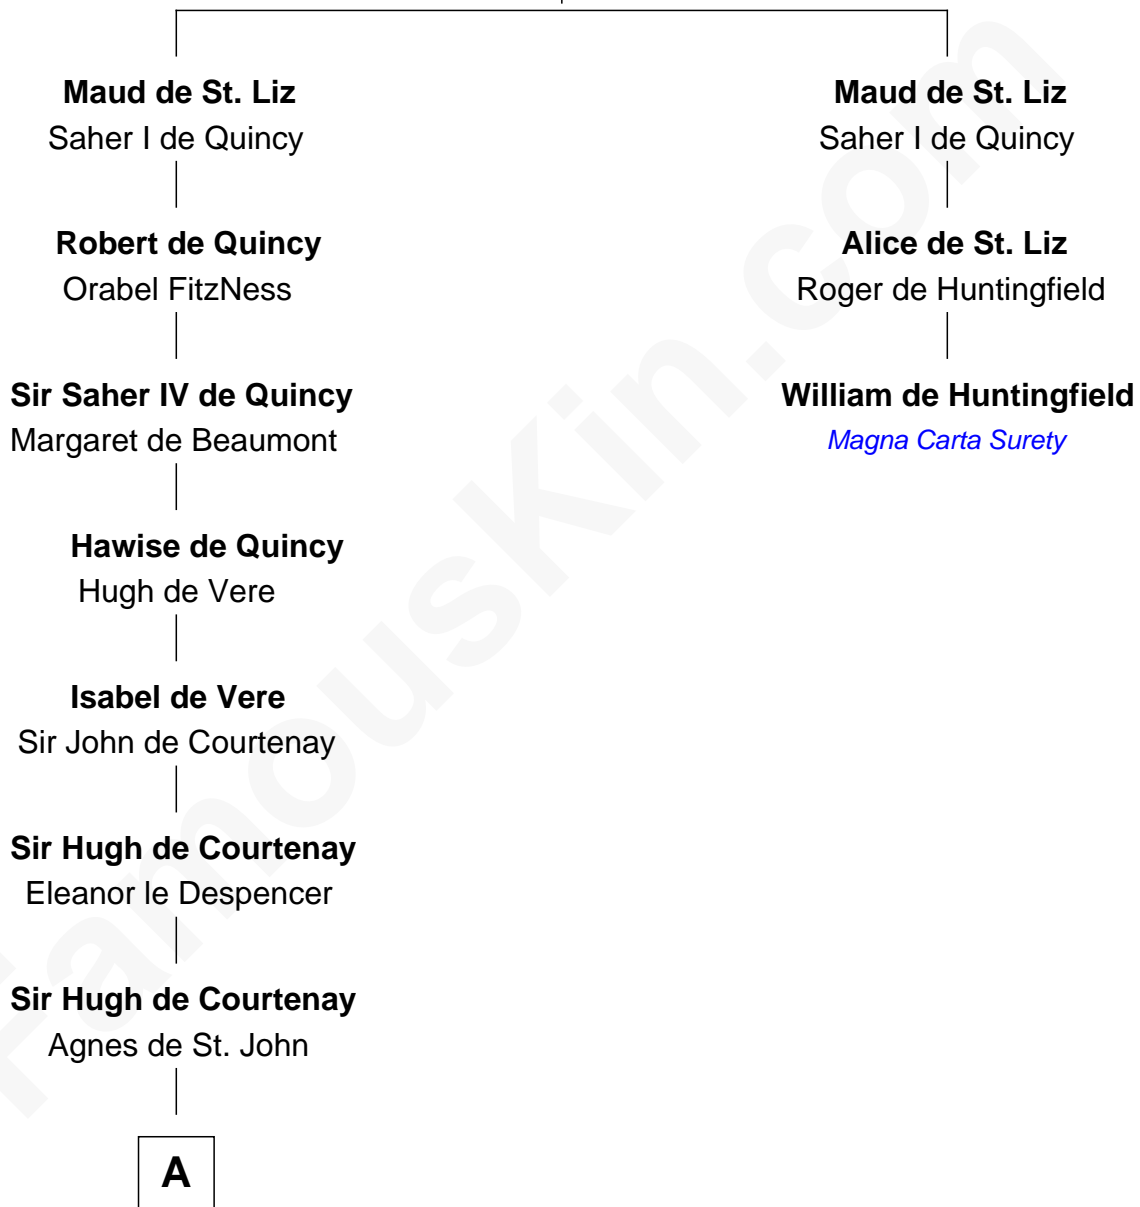

FamousKin.com

Relationship Chart of

Caleb Brewster

Member of the Culper Spy Ring during the American Revolution

2nd cousin 18 times removed of

William de Huntingfield
Magna Carta Surety

Maud of Northumberland
Simon I de St. Liz

B

—
Sarah Ludlow
Rev. Nathaniel Brewster

—
Daniel Brewster
Anna Jayne

—
Benjamin Brewster
Sarah Biggs

—
Caleb Brewster
Member of the Culper Spy Ring

FamousKin.com