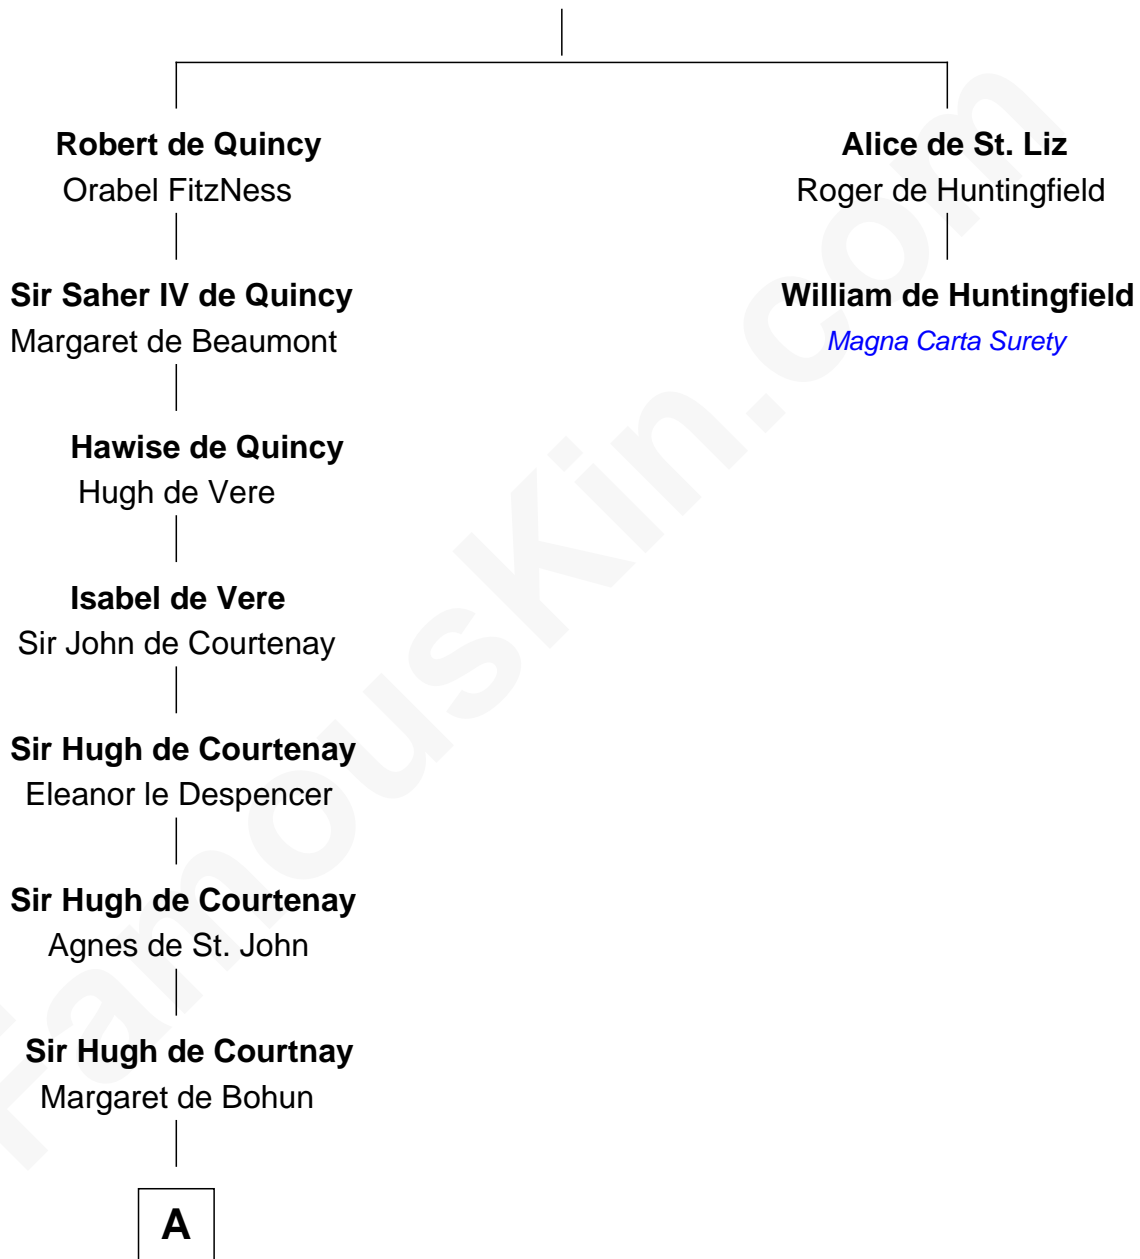

FamousKin.com

Relationship Chart of

Caleb Brewster

Member of the Culper Spy Ring during the American Revolution

1st cousin 18 times removed of

William de Huntingfield
Magna Carta Surety

Saher I de Quincy
Maud de St. Liz

A

Elizabeth de Courtnay

Sir Andrew Luttrell

Sir Hugh Luttrell

Catherine de Beaumont

Elizabeth Luttrell

John Stratton

Elizabeth Stratton