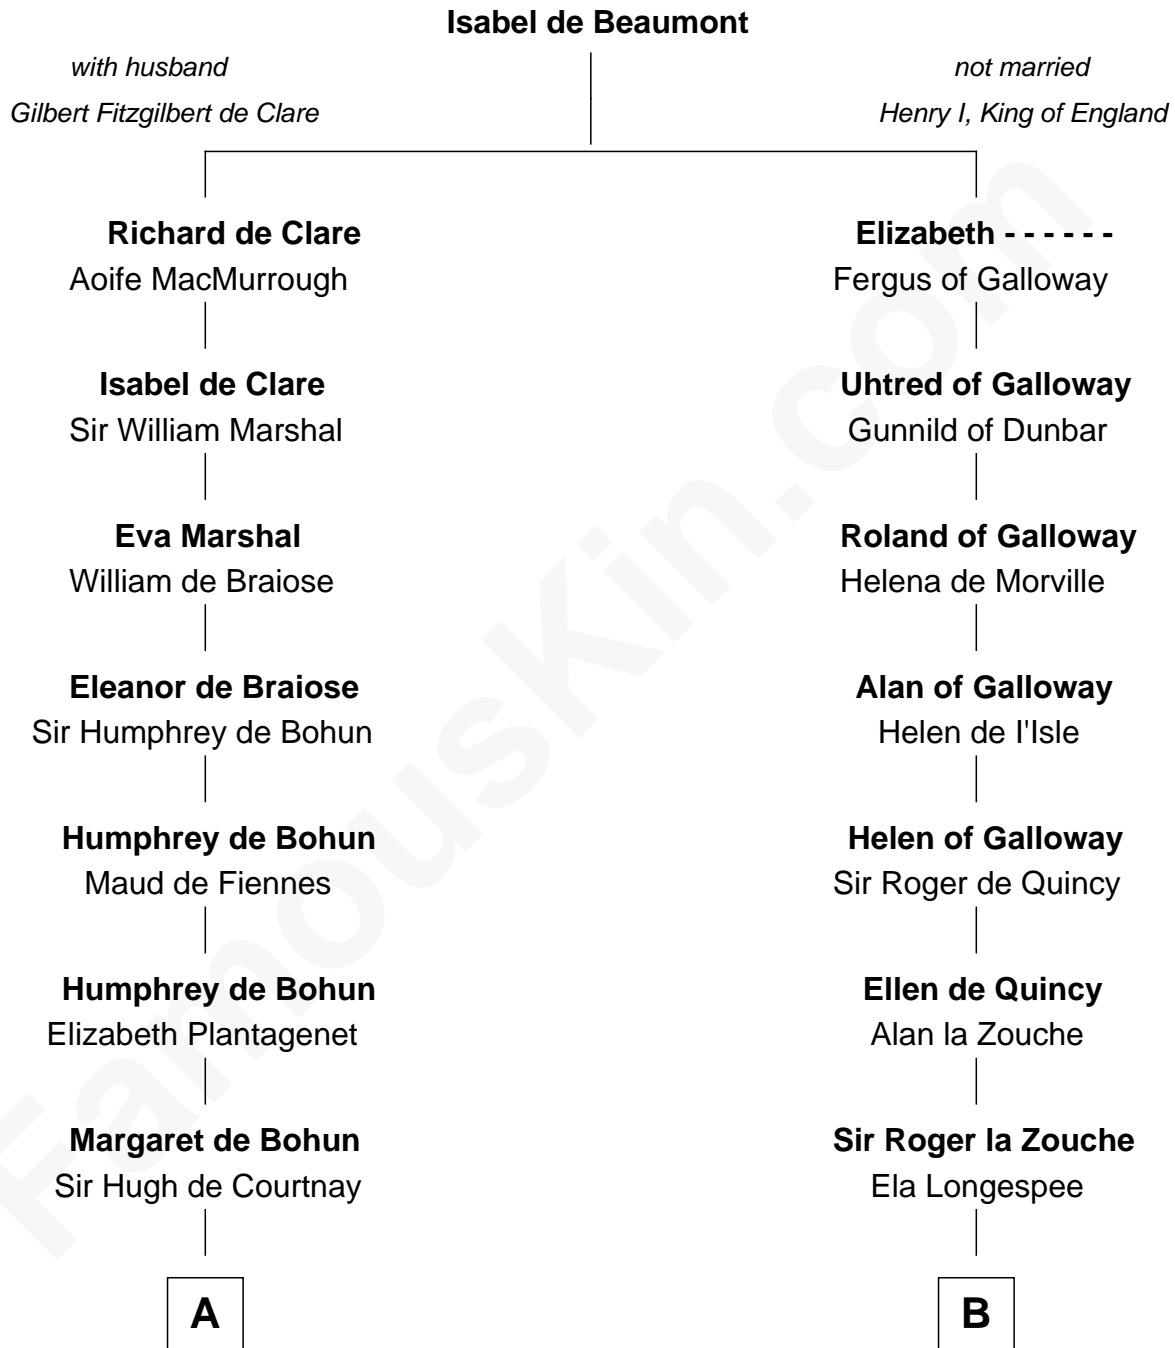

## Relationship Chart of

### Caleb Brewster

Member of the Culper Spy Ring during the American Revolution

19th cousin of

**Rev. John Whittingham**

(c1616 - 1639) Great Migration Immigrant 1637

**C**

**Daniel Brewster**

Anna Jayne

**Benjamin Brewster**

Sarah Biggs

**Caleb Brewster**

*Member of the Culper Spy Ring*

**D**

**Rev. Edward Bulkeley**

Olive Irby

**Elizabeth Bulkeley**