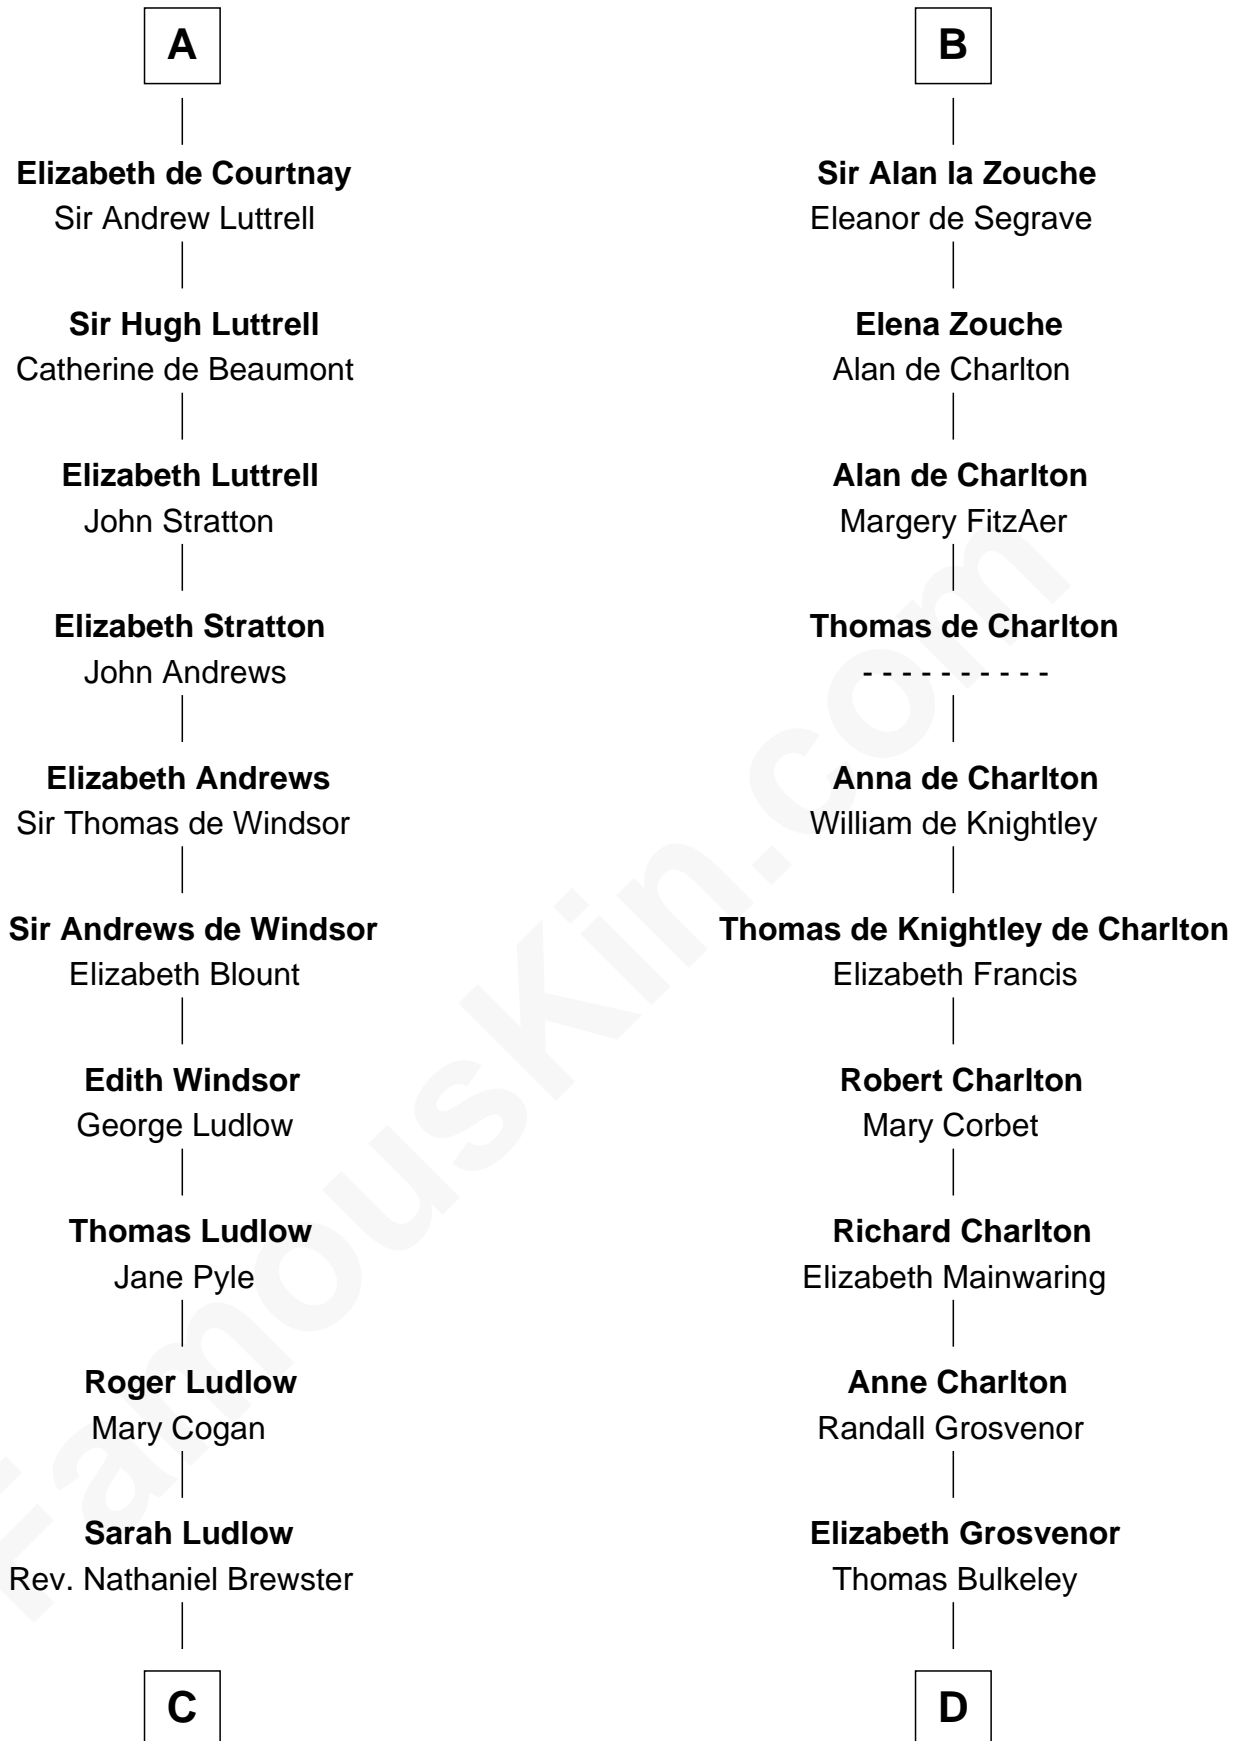

## Relationship Chart of

### Caleb Brewster

Member of the Culper Spy Ring during the American Revolution

19th cousin of

**Rev. John Whittingham**

(c1616 - 1639) Great Migration Immigrant 1637

**C**

**Daniel Brewster**

Anna Jayne

**Benjamin Brewster**

Sarah Biggs

**Caleb Brewster**

*Member of the Culper Spy Ring*

**D**

**Rev. Edward Bulkeley**

Olive Irby

**Elizabeth Bulkeley**