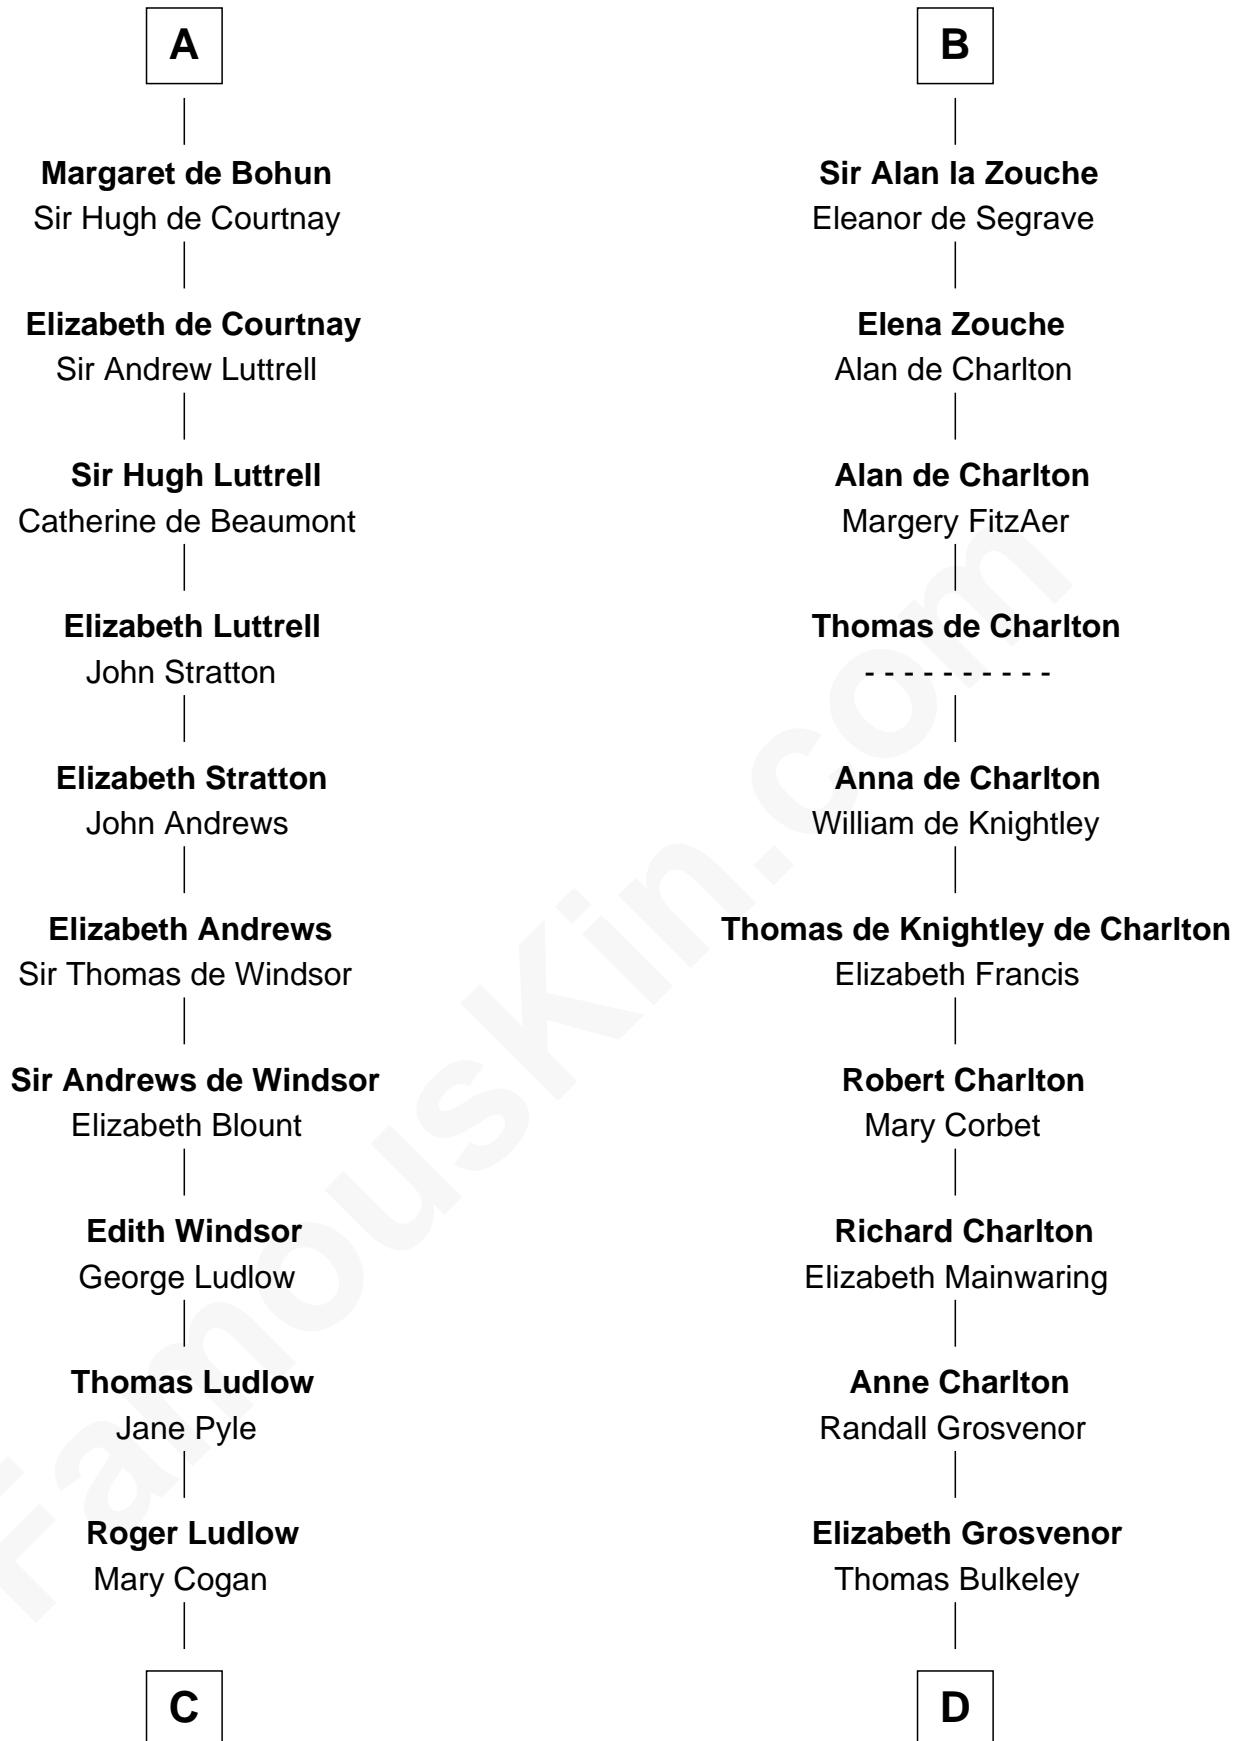

FamousKin.com

Relationship Chart of

Caleb Brewster

Member of the Culper Spy Ring during the American Revolution

19th cousin 1 time removed of

Rev. John Whittingham

(c1616 - 1639) Great Migration Immigrant 1637

C

Sarah Ludlow
Rev. Nathaniel Brewster

Daniel Brewster
Anna Jayne

Benjamin Brewster
Sarah Biggs

Caleb Brewster
Member of the Culper Spy Ring

D

Rev. Edward Bulkeley
Olive Irby

Elizabeth Bulkeley
Richard Whittingham

Rev. John Whittingham
Great Migration Immigrant 1637

FamousKin.com