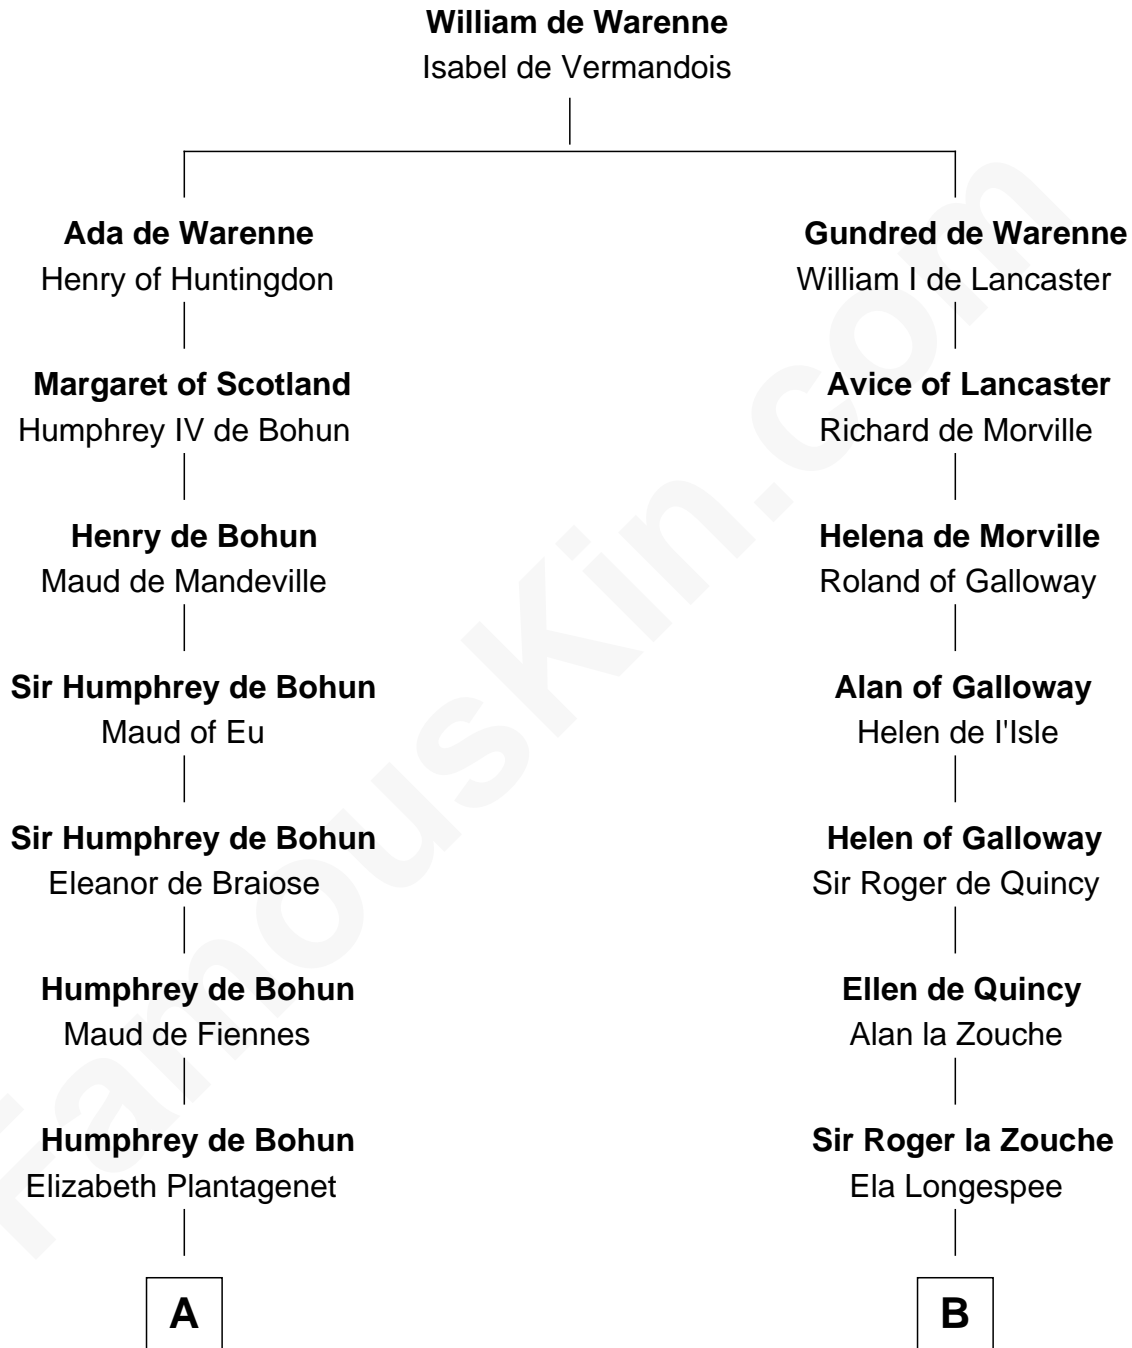

FamousKin.com

Relationship Chart of

Caleb Brewster

Member of the Culper Spy Ring during the American Revolution

19th cousin 1 time removed of

Rev. John Whittingham

(c1616 - 1639) Great Migration Immigrant 1637

C

Sarah Ludlow
Rev. Nathaniel Brewster

Daniel Brewster
Anna Jayne

Benjamin Brewster
Sarah Biggs

Caleb Brewster
Member of the Culper Spy Ring

D

Rev. Edward Bulkeley
Olive Irby

Elizabeth Bulkeley
Richard Whittingham

Rev. John Whittingham
Great Migration Immigrant 1637

FamousKin.com