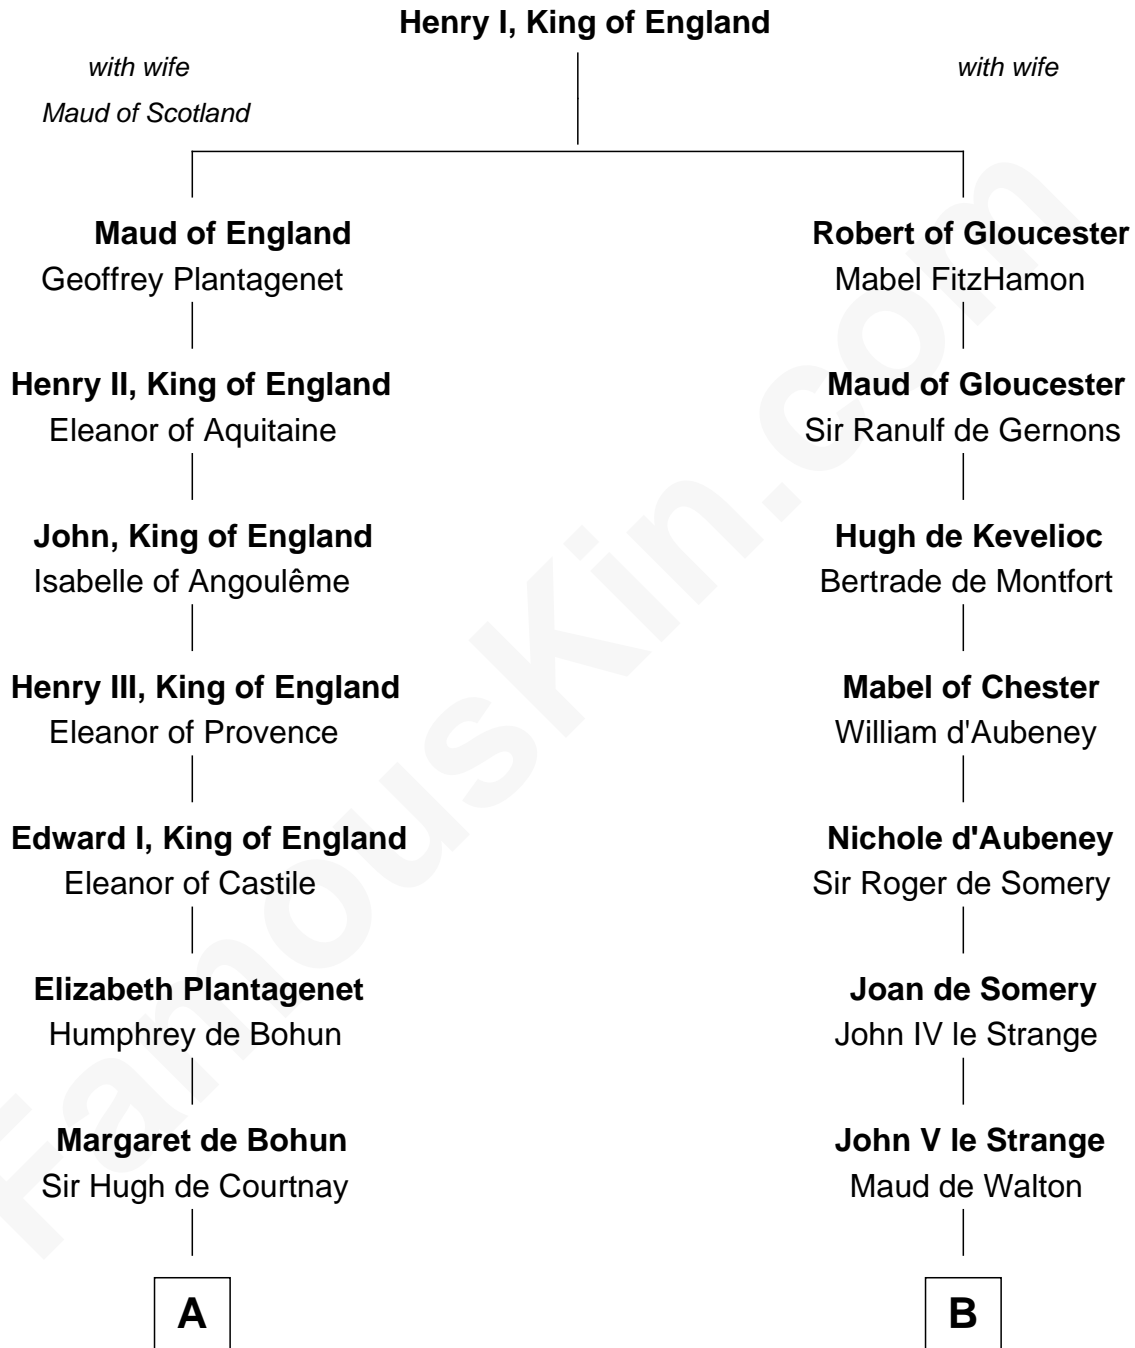

FamousKin.com

Relationship Chart of

Caleb Brewster

Member of the Culper Spy Ring during the American Revolution

16th cousin 3 times removed of

Samuel Appleton

(c1586 - 1670) Great Migration Immigrant 1636

C

—
Daniel Brewster

Anna Jayne

—
Benjamin Brewster

Sarah Biggs

—
Caleb Brewster

Member of the Culper Spy Ring

FamousKin.com