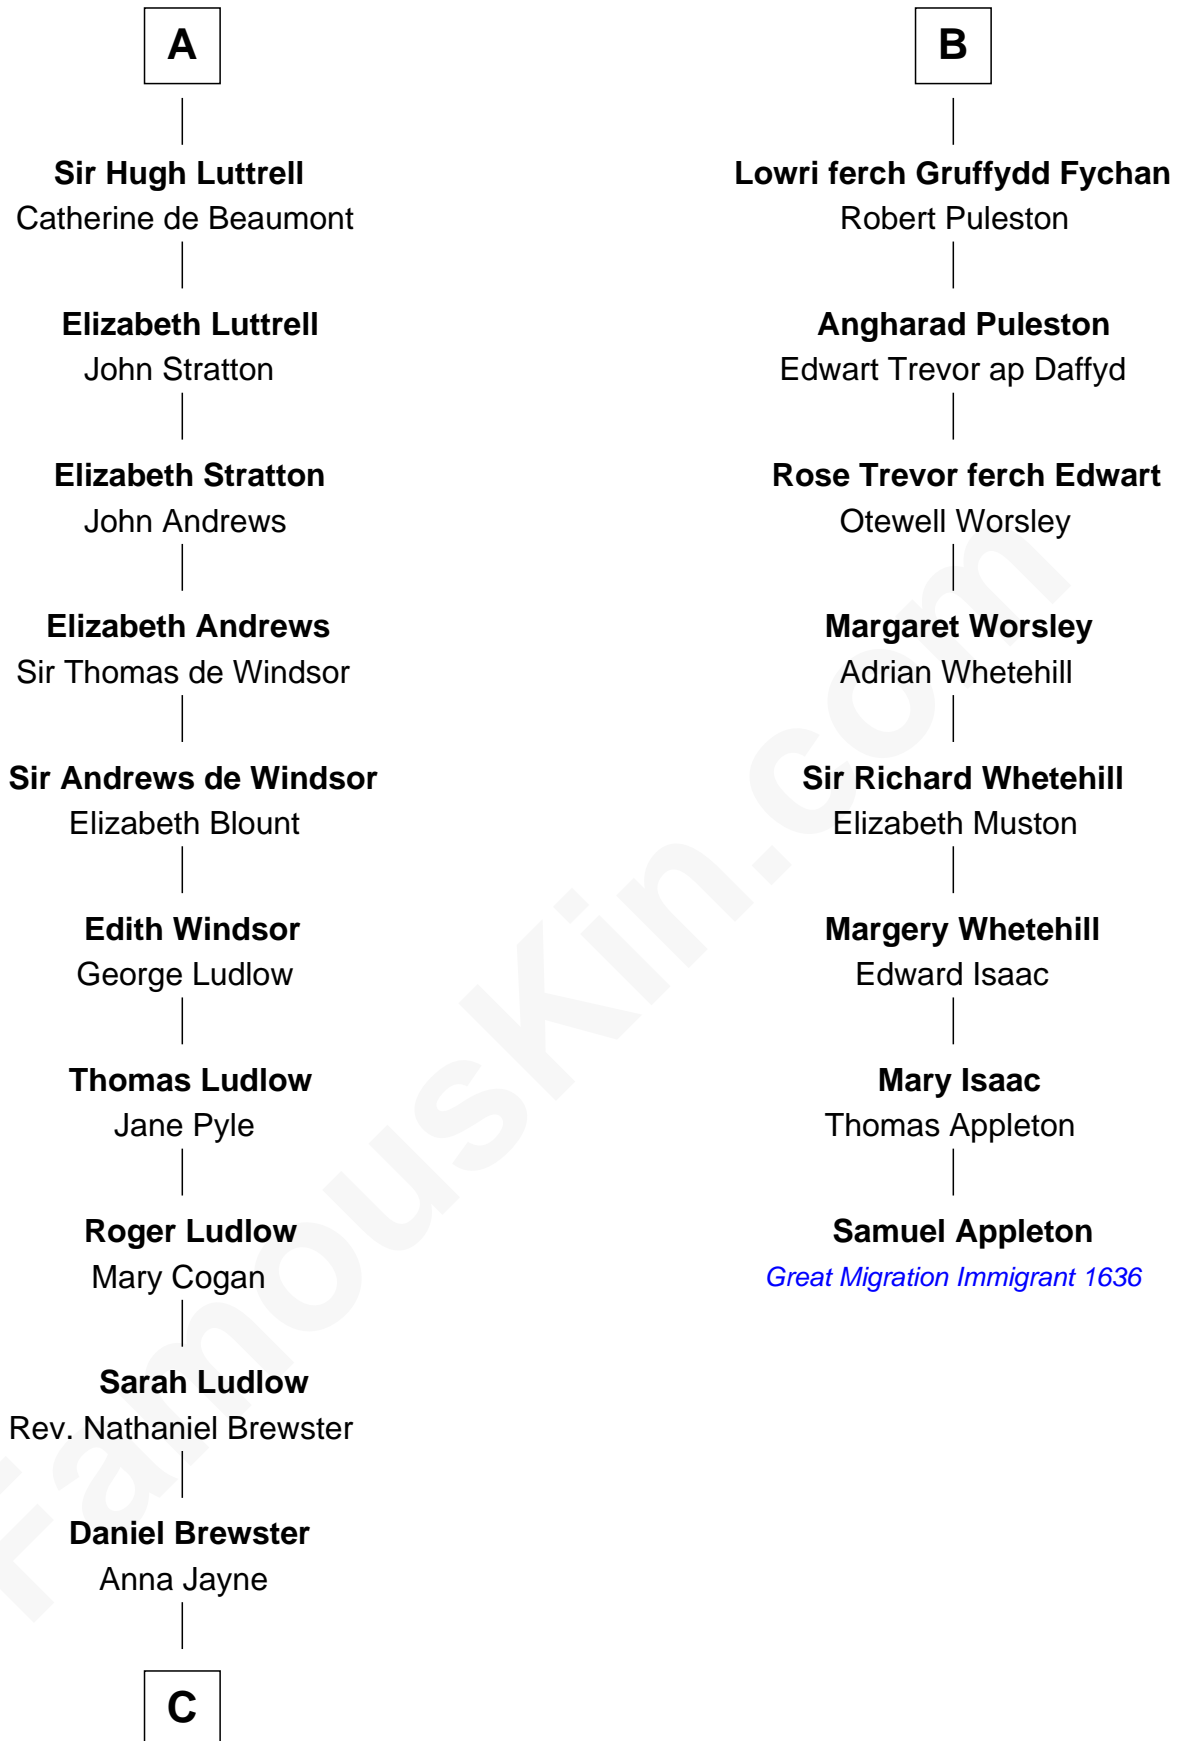

## Relationship Chart of

### Caleb Brewster

*Member of the Culper Spy Ring during the American Revolution*

14th cousin 4 times removed of

### Samuel Appleton

*(c1586 - 1670) Great Migration Immigrant 1636*

**John FitzGilbert**  
Sybilla of Salisbury

**C**

—  
**Benjamin Brewster**

Sarah Biggs

—  
**Caleb Brewster**

*Member of the Culper Spy Ring*