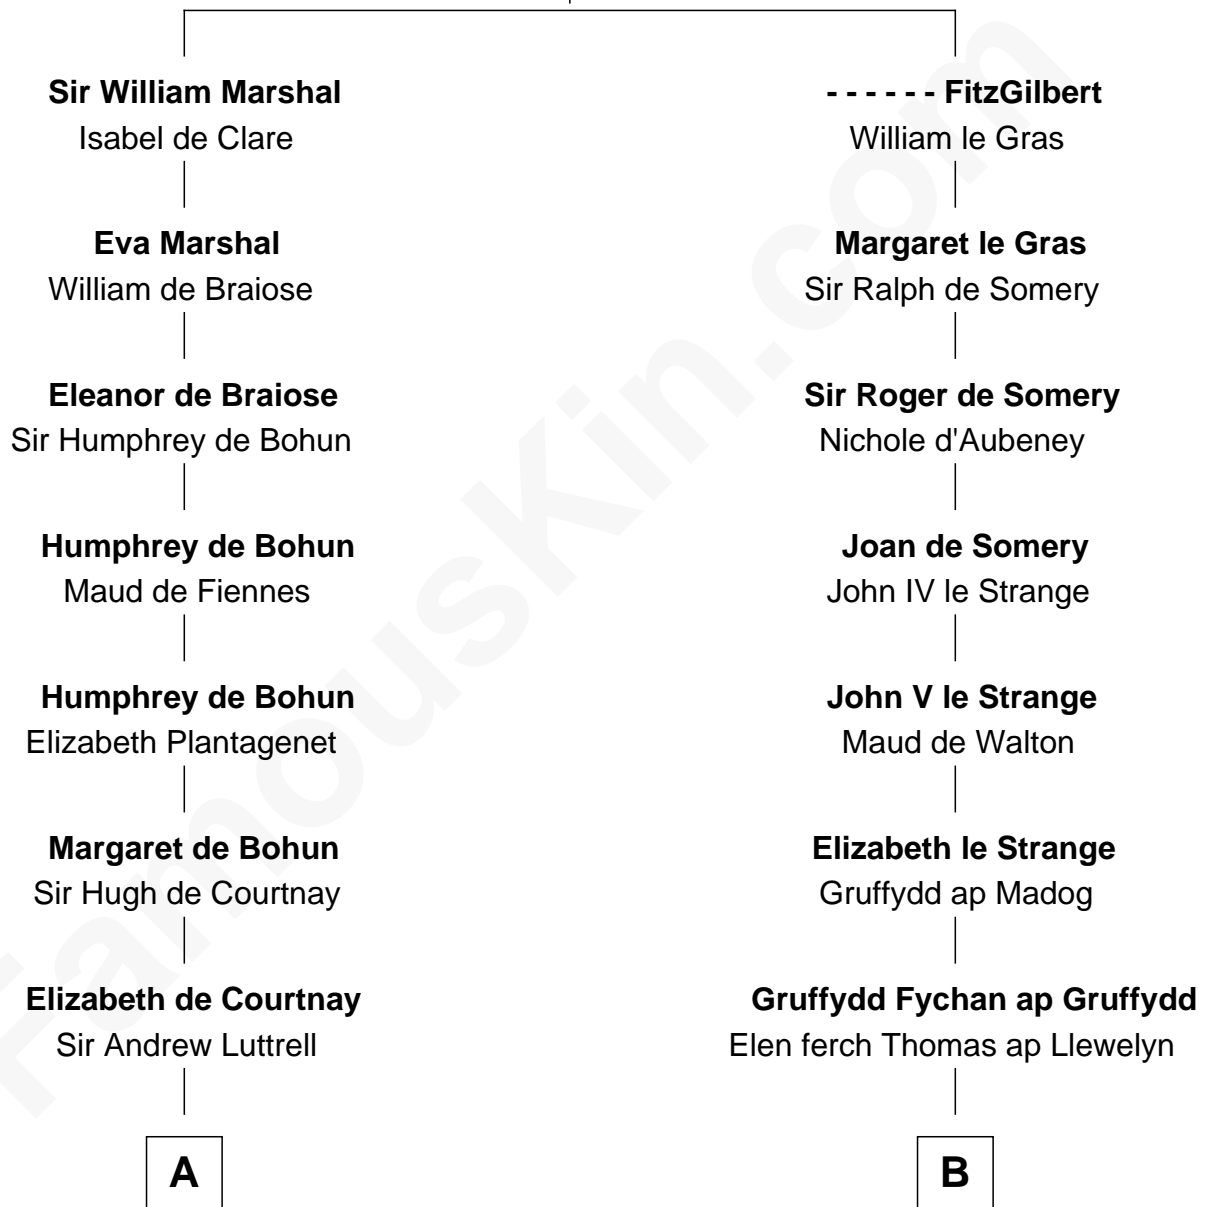

## Relationship Chart of

### Caleb Brewster

*Member of the Culper Spy Ring during the American Revolution*

14th cousin 4 times removed of

### Samuel Appleton

*(c1586 - 1670) Great Migration Immigrant 1636*

**John FitzGilbert**  
Sybilla of Salisbury

**C**

—  
**Benjamin Brewster**

Sarah Biggs

—  
**Caleb Brewster**

*Member of the Culper Spy Ring*