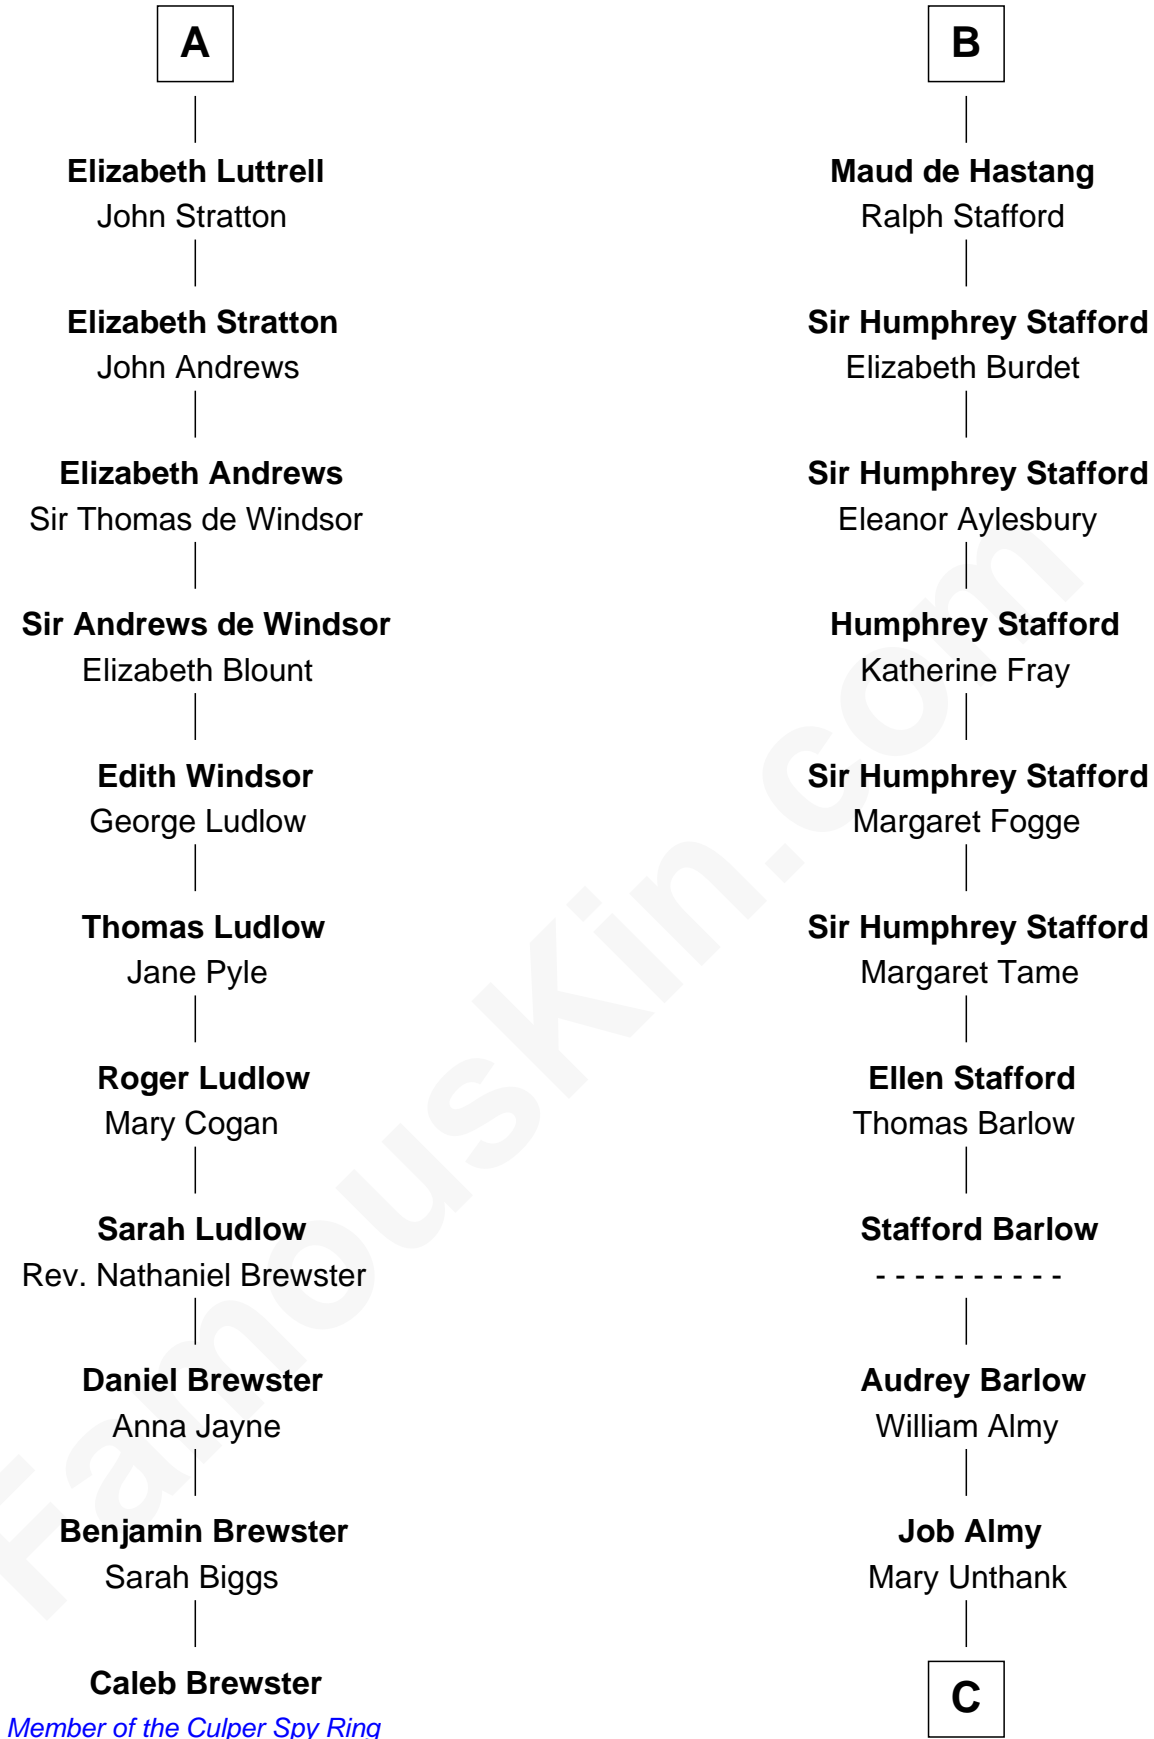

FamousKin.com  
Relationship Chart of  
Caleb Brewster

Member of the Culper Spy Ring during the American Revolution

17th cousin 3 times removed of

Robert Townsend

Member of the Culper Spy Ring during the American Revolution

**C**

**Audrey Almy**  
James Townsend

**Jacob Townsend**  
Phoebe Seaman

**Samuel Townsend**  
Sarah Stoddard

**Robert Townsend**  
*Spy known as "Culper Jr."*

FamousKin.com