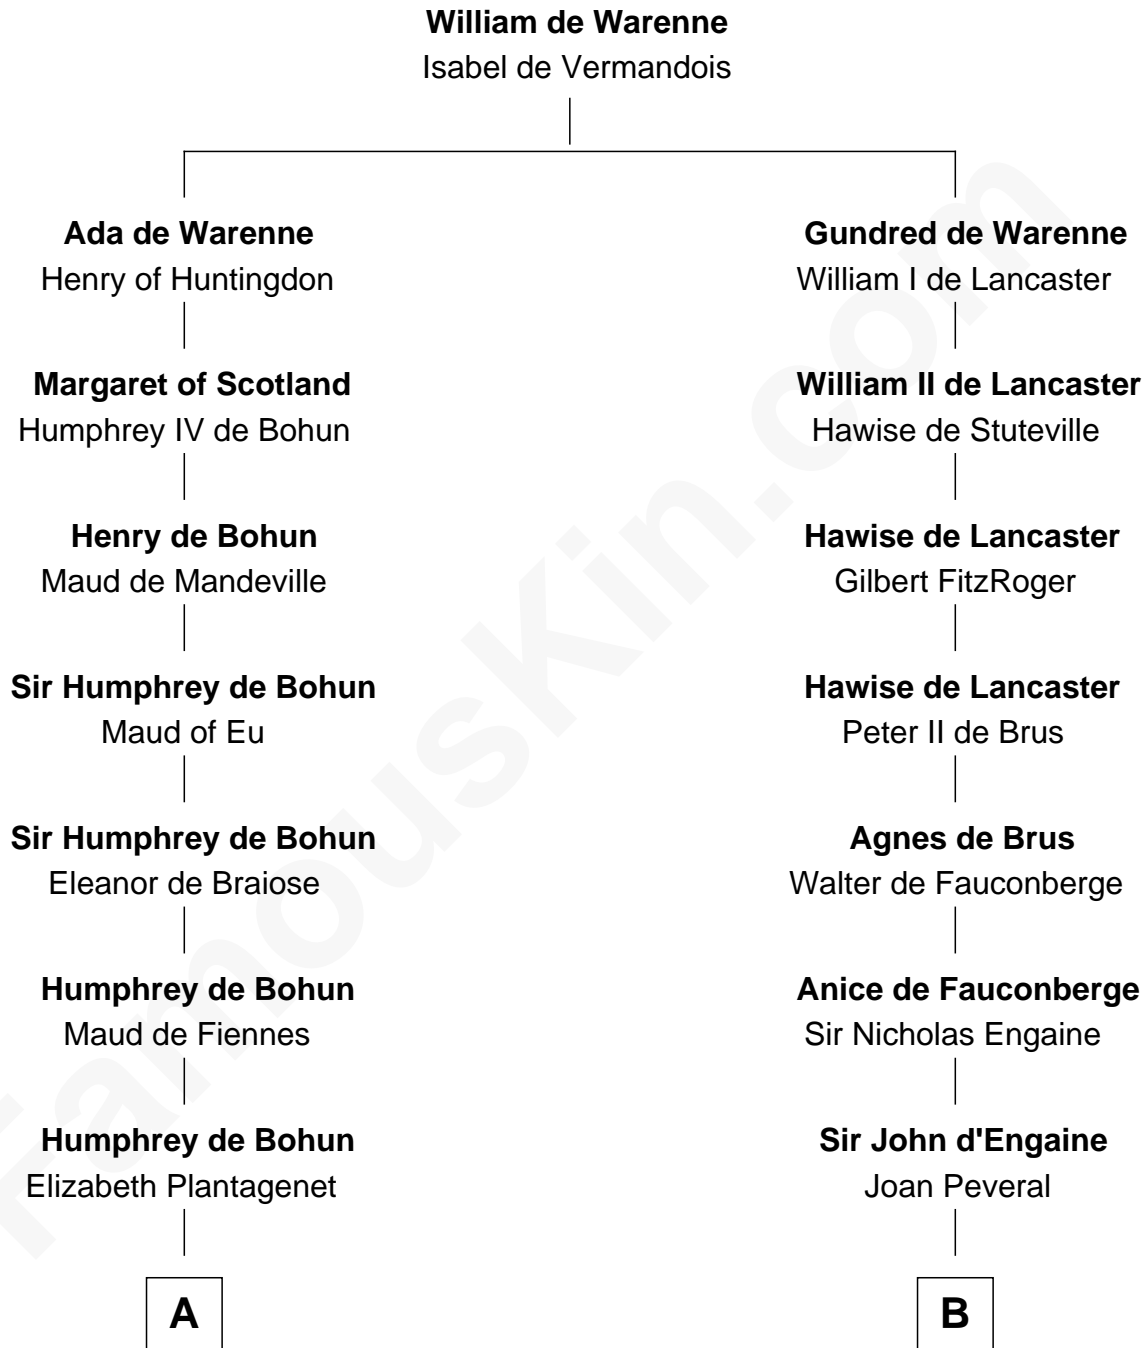

FamousKin.com Relationship Chart of

Caleb Brewster

Member of the Culper Spy Ring during the American Revolution

20th cousin of

Robert Townsend

Member of the Culper Spy Ring during the American Revolution

C

Sarah Ludlow
Rev. Nathaniel Brewster

Daniel Brewster
Anna Jayne

Benjamin Brewster
Sarah Biggs

Caleb Brewster
Member of the Culper Spy Ring

D

Audrey Almy
James Townsend

Jacob Townsend
Phoebe Seaman

Samuel Townsend
Sarah Stoddard

Robert Townsend
Spy known as "Culper Jr."

FamousKin.com