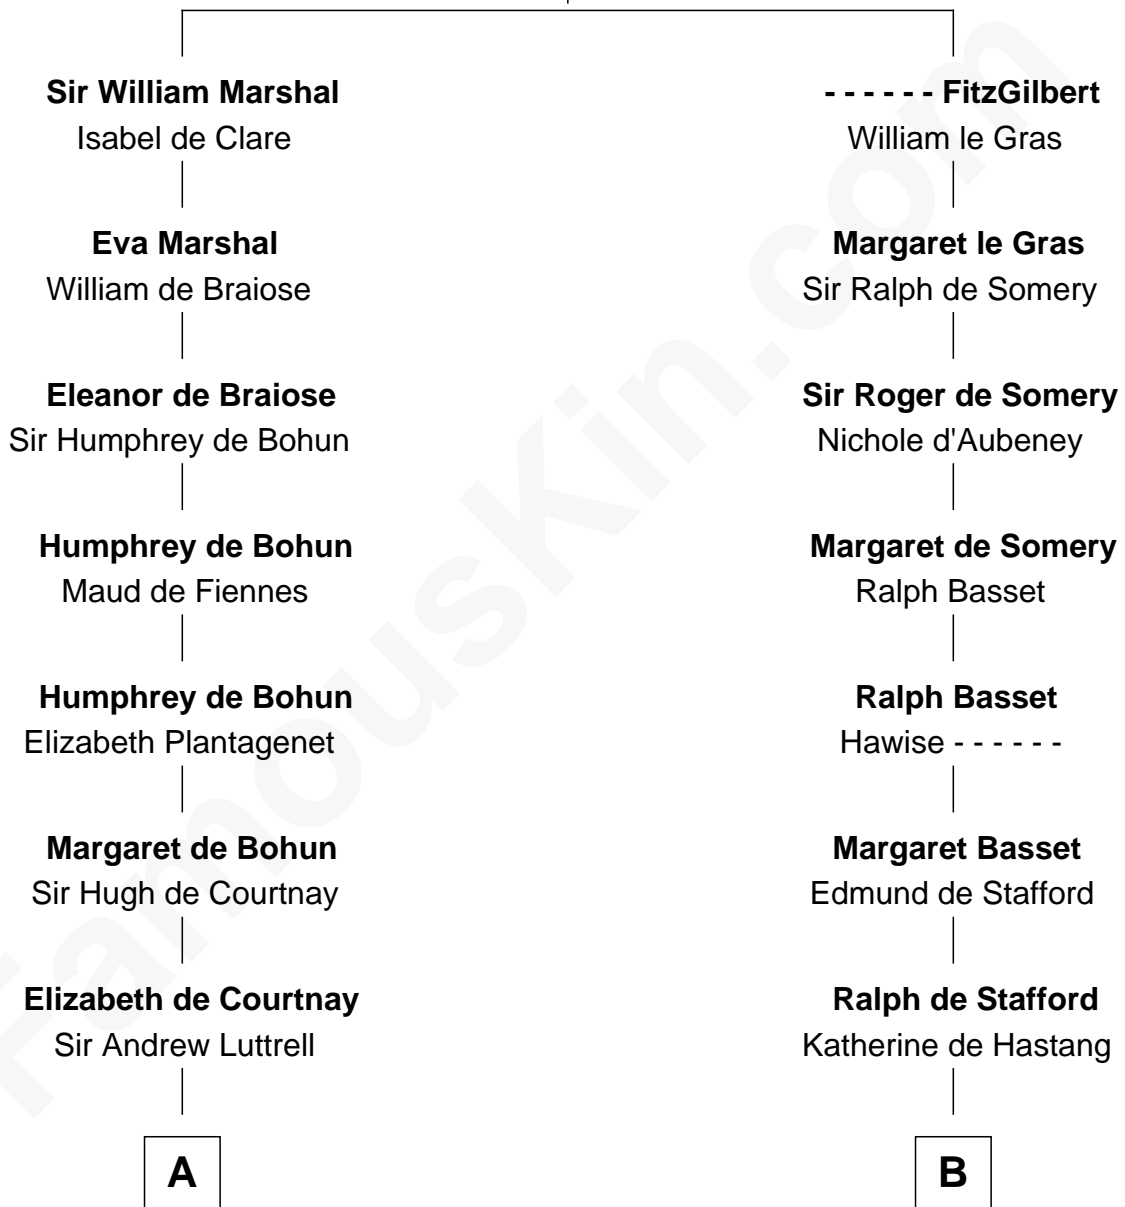

**FamousKin.com**  
**Relationship Chart of**  
**Caleb Brewster**

*Member of the Culper Spy Ring during the American Revolution*

**18th cousin 3 times removed of**

**Robert Townsend**

*Member of the Culper Spy Ring during the American Revolution*

**John FitzGilbert**  
Sybilla of Salisbury

**C**

**Benjamin Brewster**

Sarah Biggs

**Caleb Brewster**

*Member of the Culper Spy Ring*

**D**

**Job Almy**

Mary Unthank

**Audrey Almy**

James Townsend

**Jacob Townsend**

Phoebe Seaman

**Samuel Townsend**

Sarah Stoddard

**Robert Townsend**