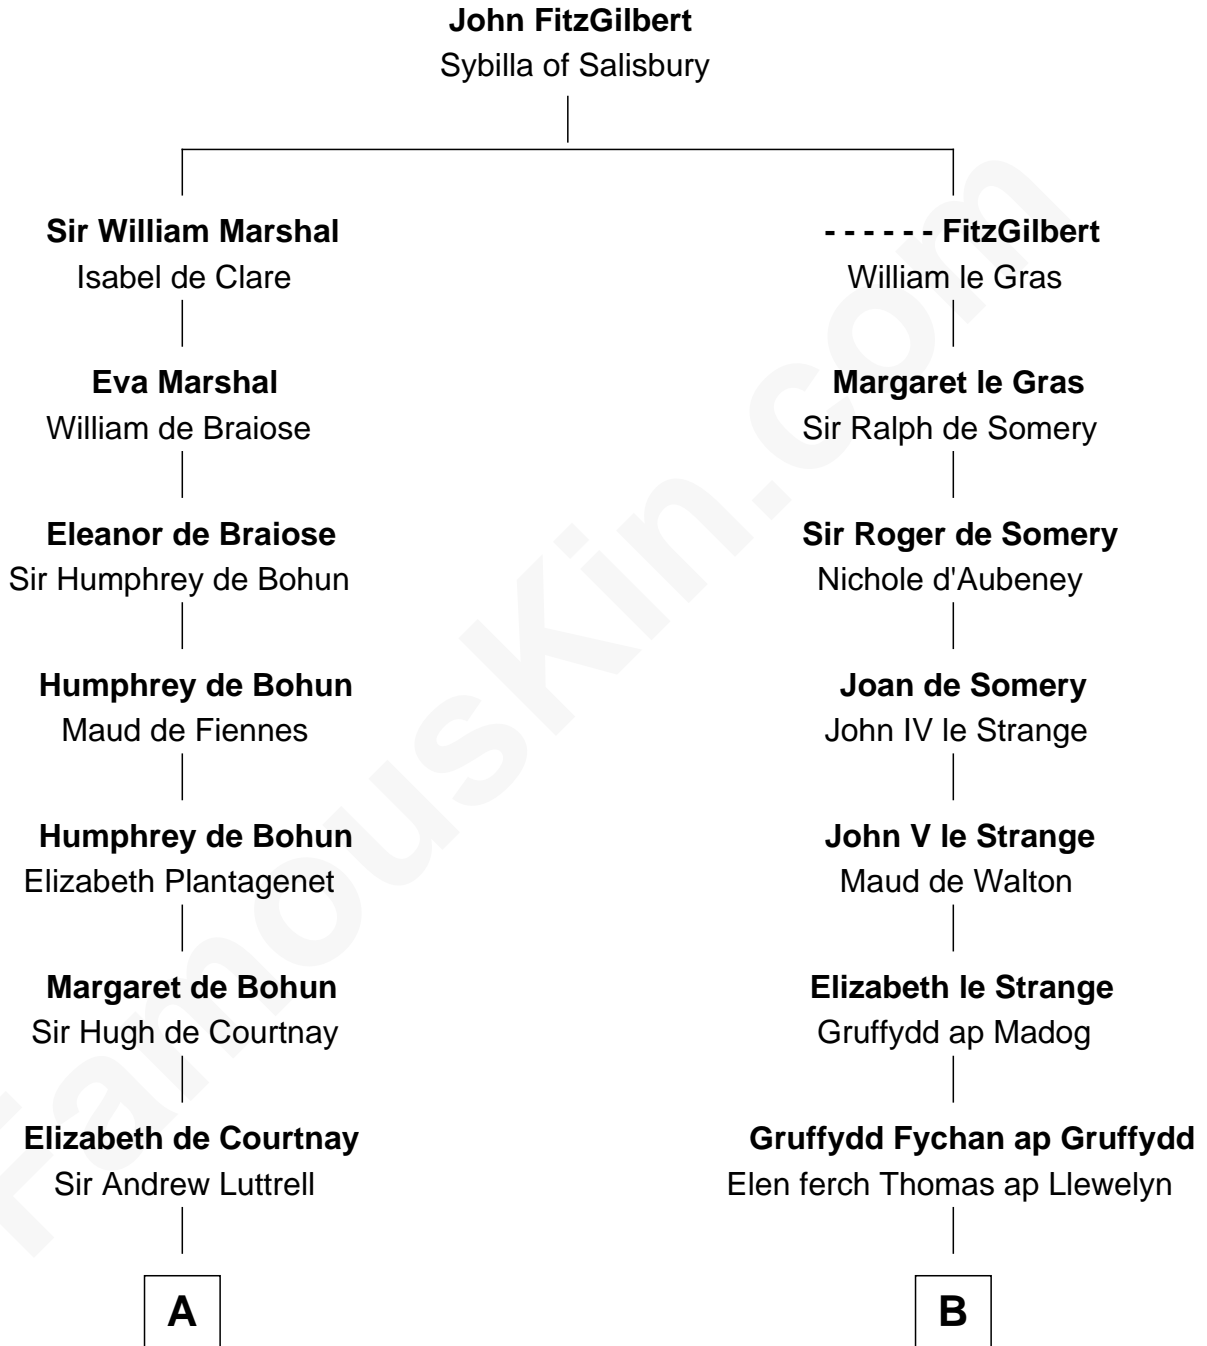

FamousKin.com

Relationship Chart of

Caleb Brewster

Member of the Culper Spy Ring during the American Revolution

15th cousin 3 times removed of

Elihu Yale

Benefactor and Namesake of Yale College

C

—
Benjamin Brewster

Sarah Biggs

—
Caleb Brewster

Member of the Culper Spy Ring

FamousKin.com