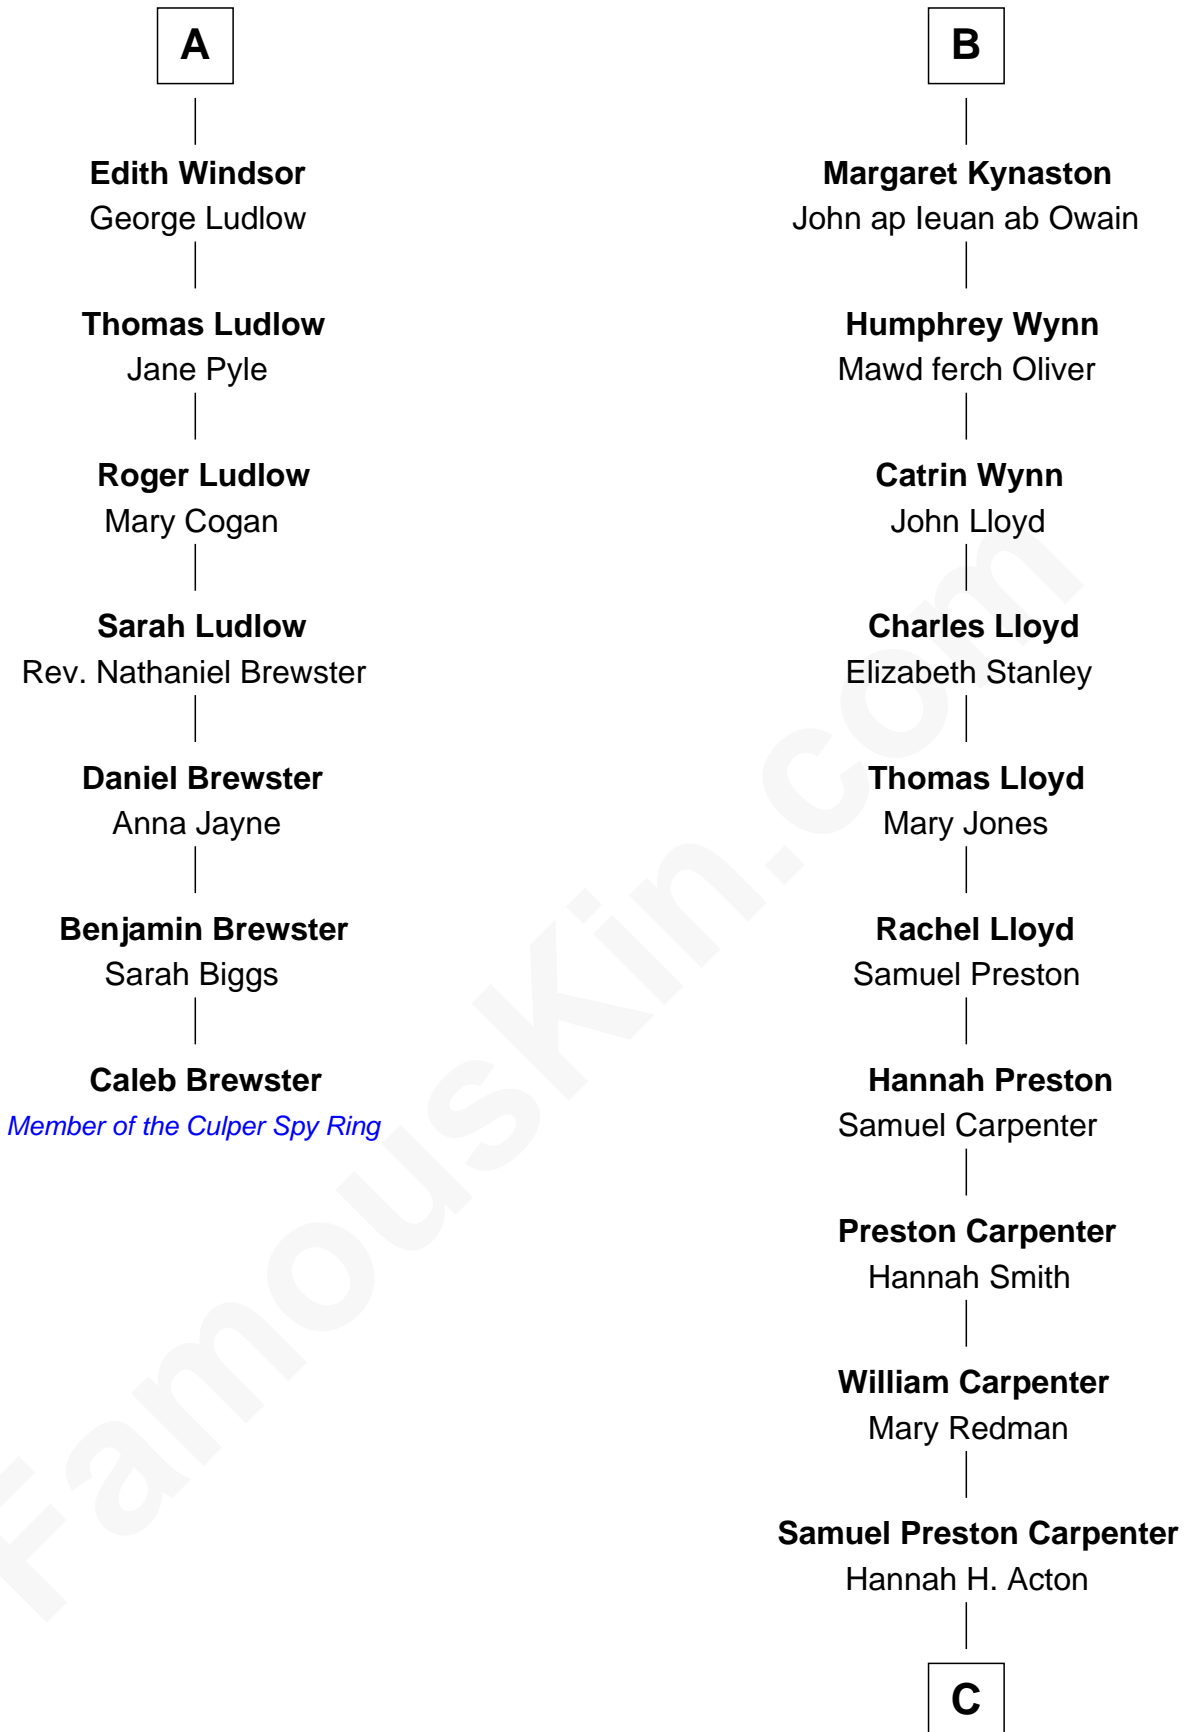

FamousKin.com

Relationship Chart of

Caleb Brewster

Member of the Culper Spy Ring during the American Revolution

13th cousin 8 times removed of

Christopher Reeve
Movie Actor

Humphrey de Bohun
Elizabeth Plantagenet

C

Sarah Wyatt Carpenter

Richard Henry Reeve

Augustus Henry Reeve

Margaretta Willis Baldwin

Richard Henry Reeve

Anne Conrad D'Olier

Franklin D'Olier Reeve