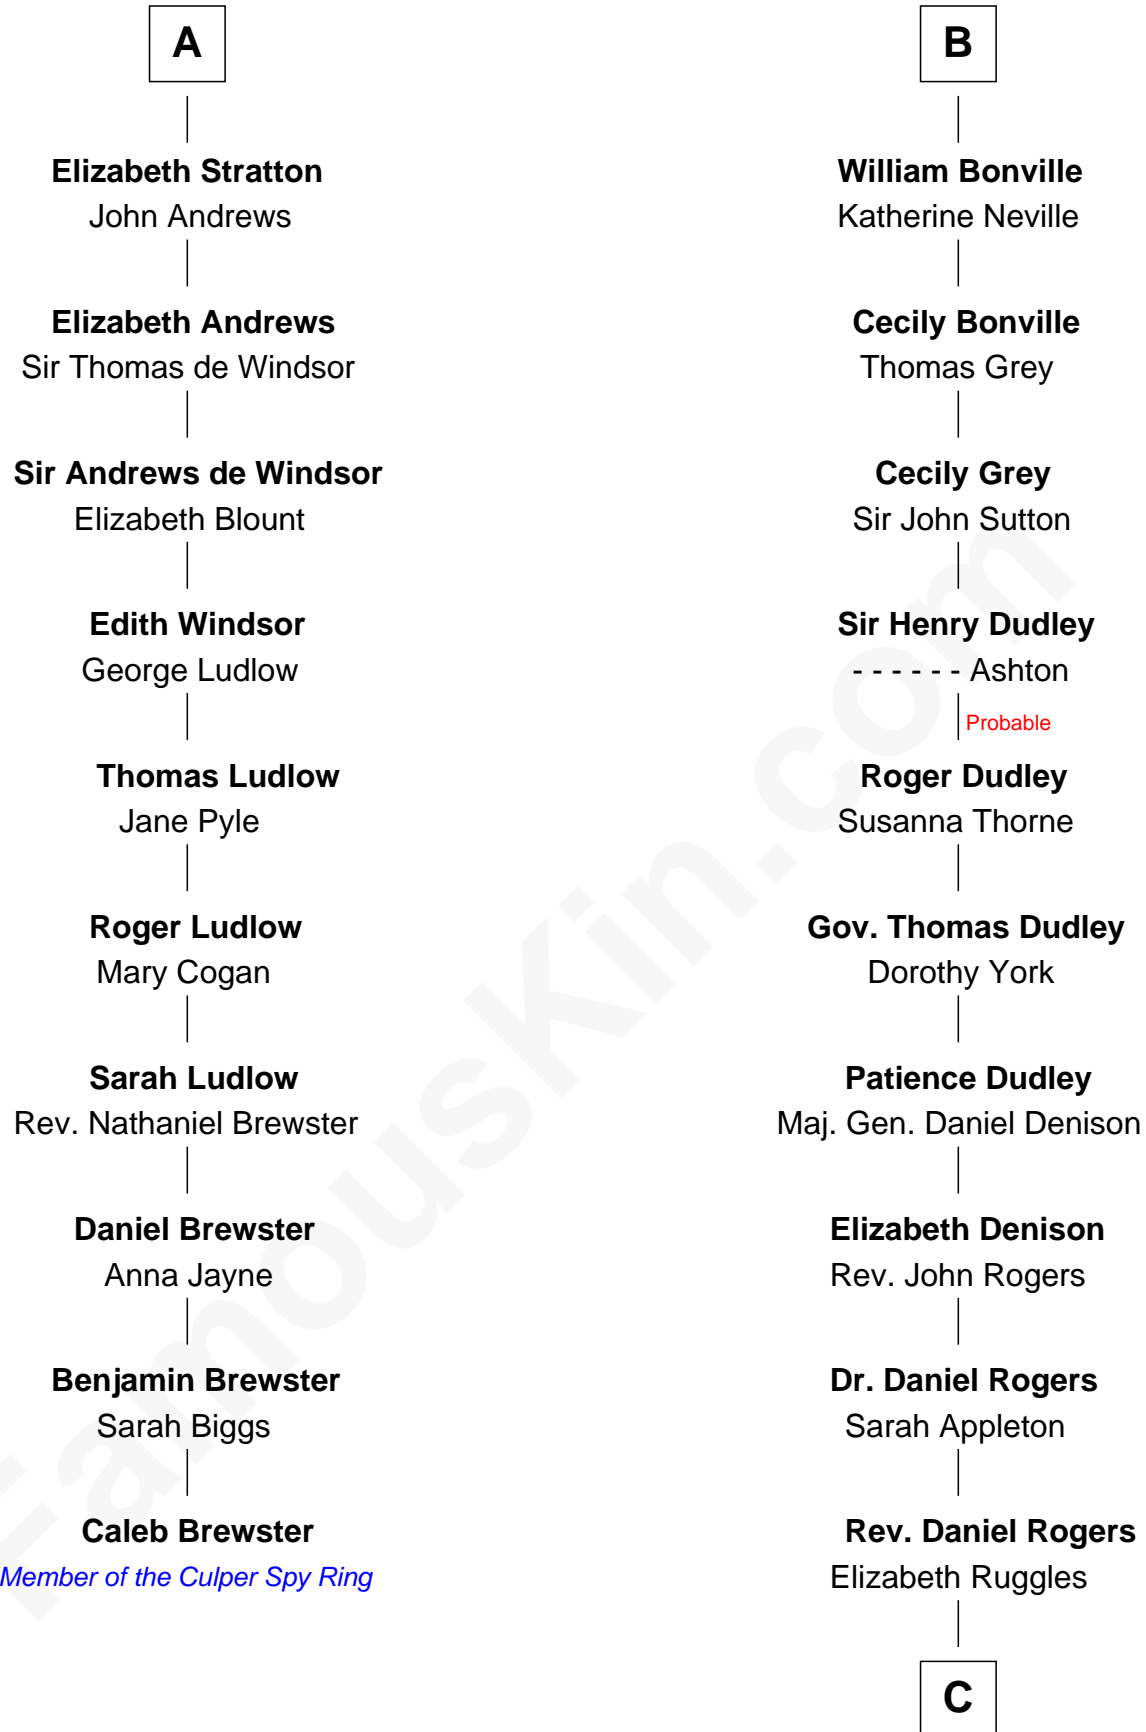

FamousKin.com

Relationship Chart of

Caleb Brewster

Member of the Culper Spy Ring during the American Revolution

16th cousin 4 times removed of

Colonel Robert Gould Shaw

U.S. Civil War leader of film "Glory" fame

A

Eleanor de Bohun

Sir John de Verdun

Maud de Verdun

Sir John de Grey

Sir Roger de Grey

Elizabeth de Hastings

Sir Reynold de Grey

Eleanor le Strange

Sir Reynold Grey

Margaret de Ros

Margaret Grey

Sir William Bonville

William Bonville

Elizabeth Harington

B

C

Sarah Rogers
Samuel Parkman

Elizabeth Willard Parkman
Robert Gould Shaw

Francis George Shaw
Sarah Blake Sturgis

Colonel Robert Gould Shaw
Main character in film "Glory"

FamousKin.com