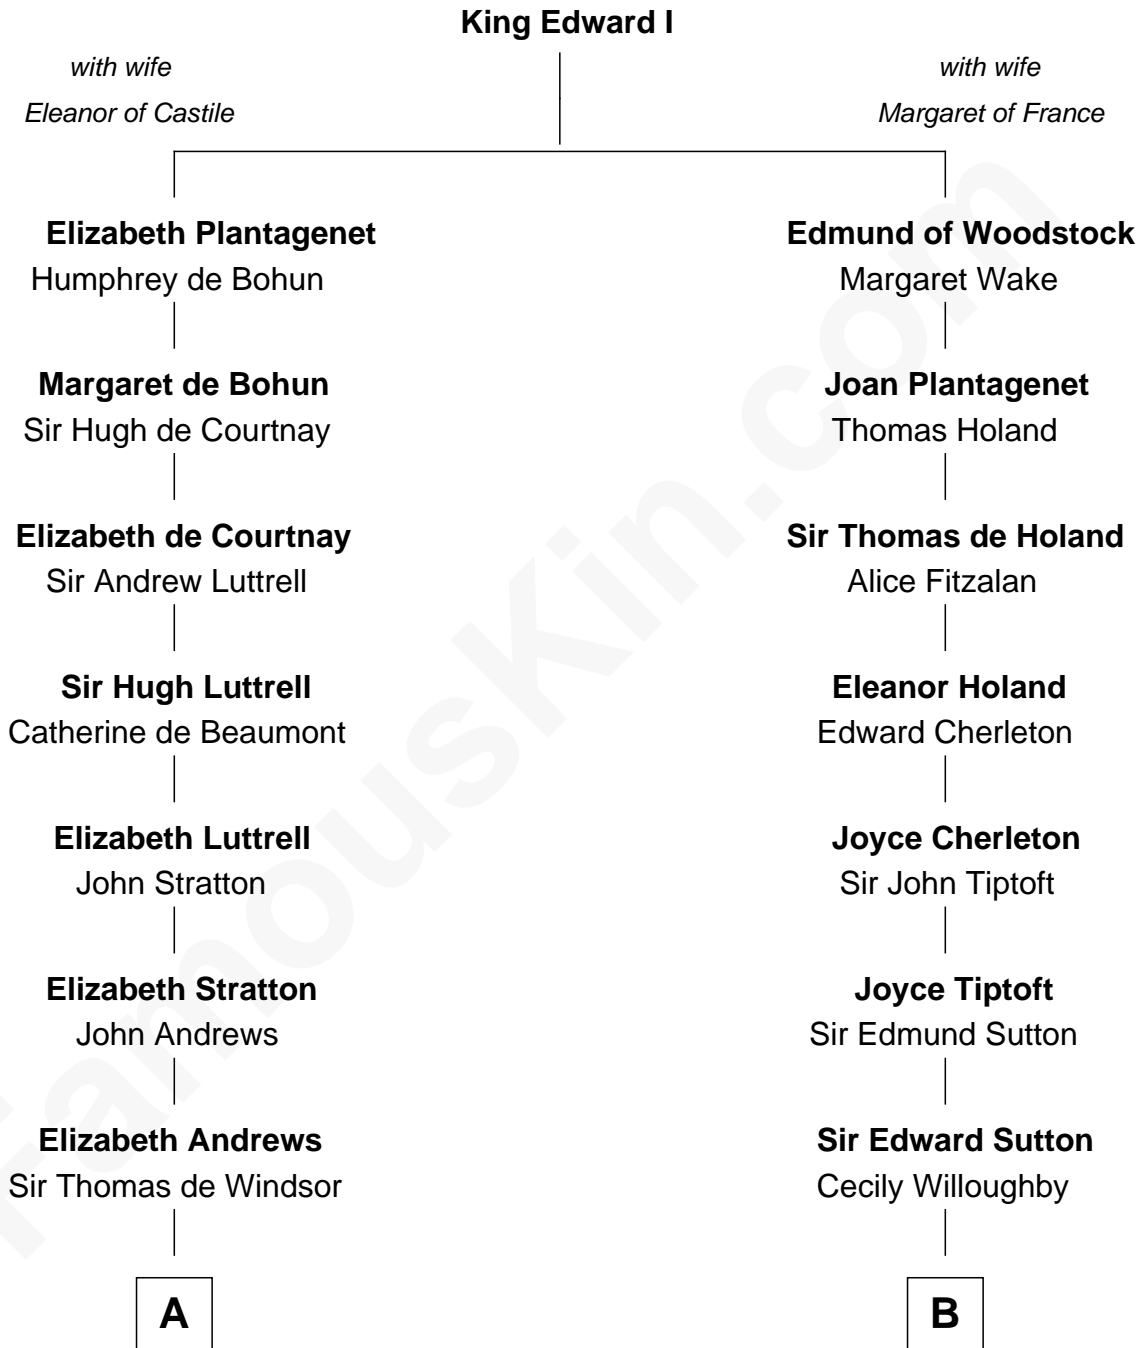

FamousKin.com

Relationship Chart of

Caleb Brewster

Member of the Culper Spy Ring during the American Revolution

14th cousin 4 times removed of

Colonel Robert Gould Shaw

U.S. Civil War leader of film "Glory" fame

C

Francis George Shaw

Sarah Blake Sturgis

Colonel Robert Gould Shaw

Main character in film "Glory"

FamousKin.com