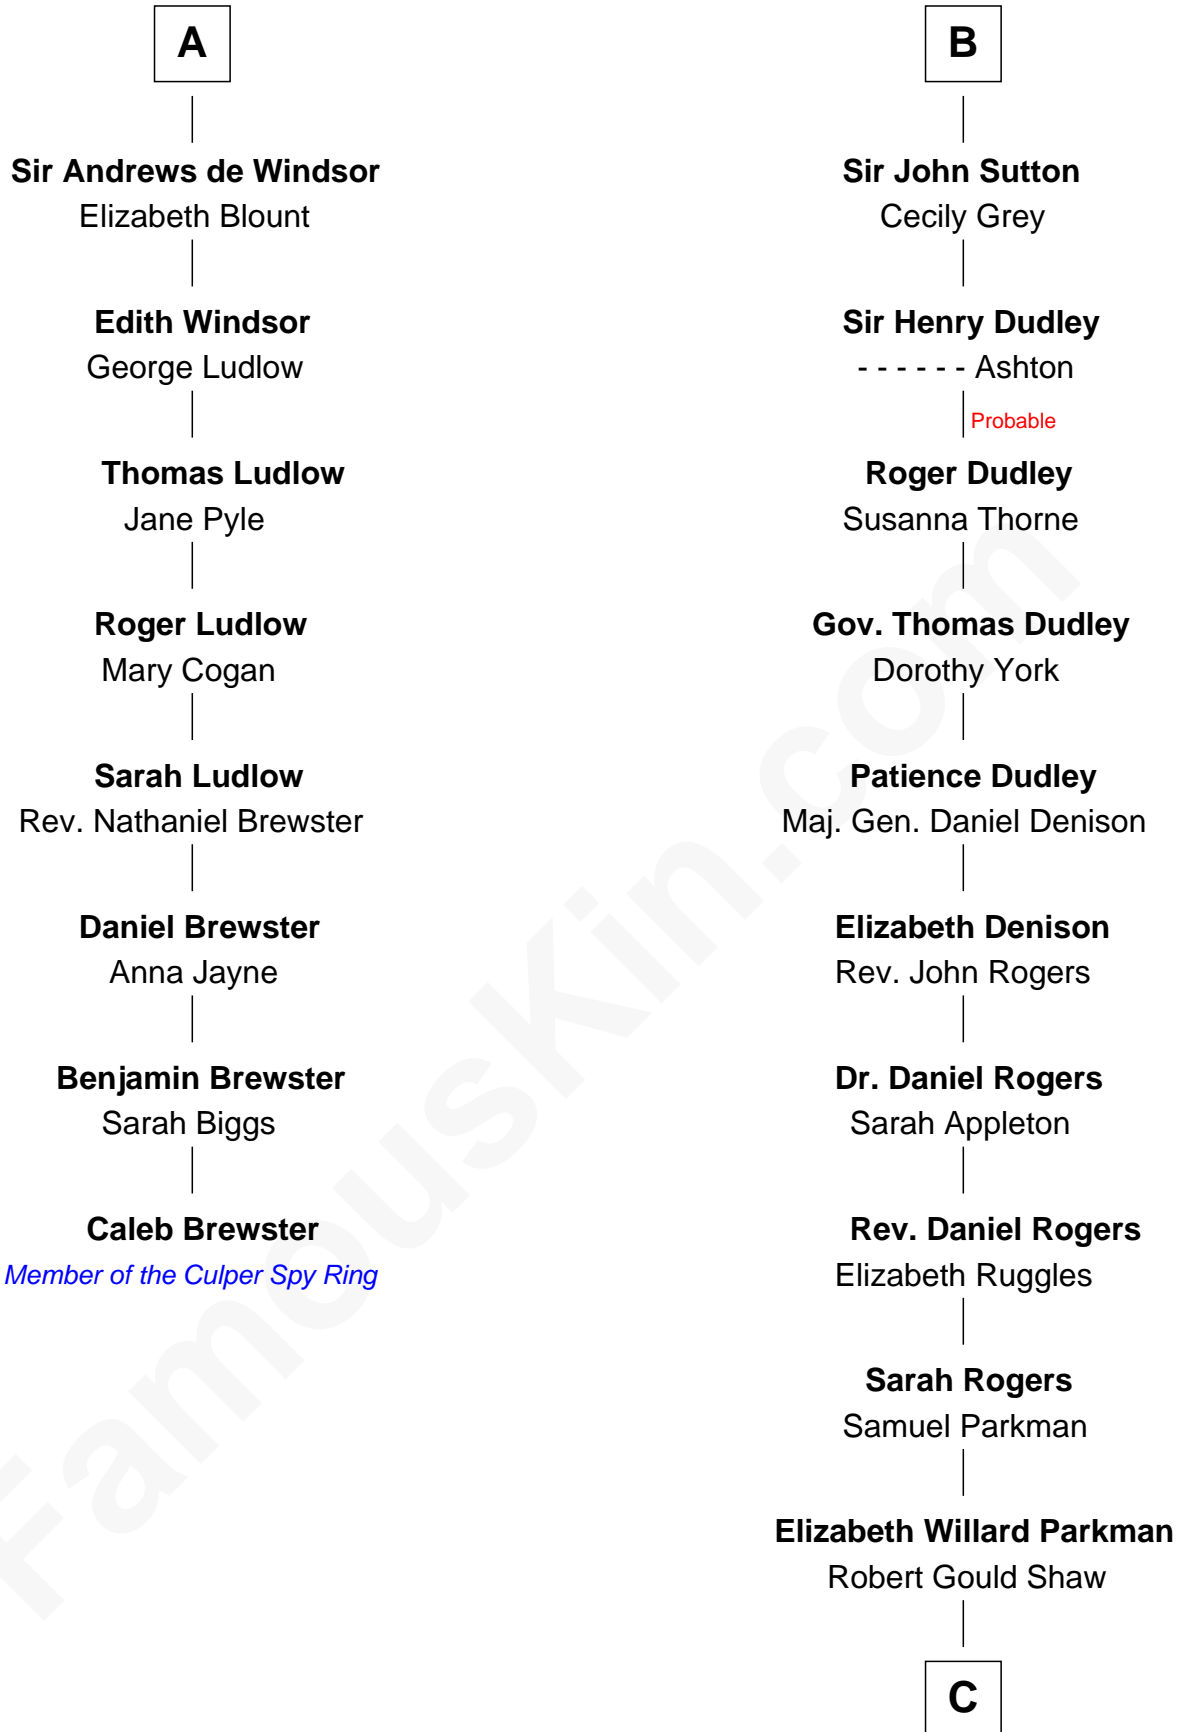

FamousKin.com

Relationship Chart of

Caleb Brewster

Member of the Culper Spy Ring during the American Revolution

14th cousin 4 times removed of

Colonel Robert Gould Shaw

U.S. Civil War leader of film "Glory" fame

C

Francis George Shaw

Sarah Blake Sturgis

Colonel Robert Gould Shaw

Main character in film "Glory"

FamousKin.com