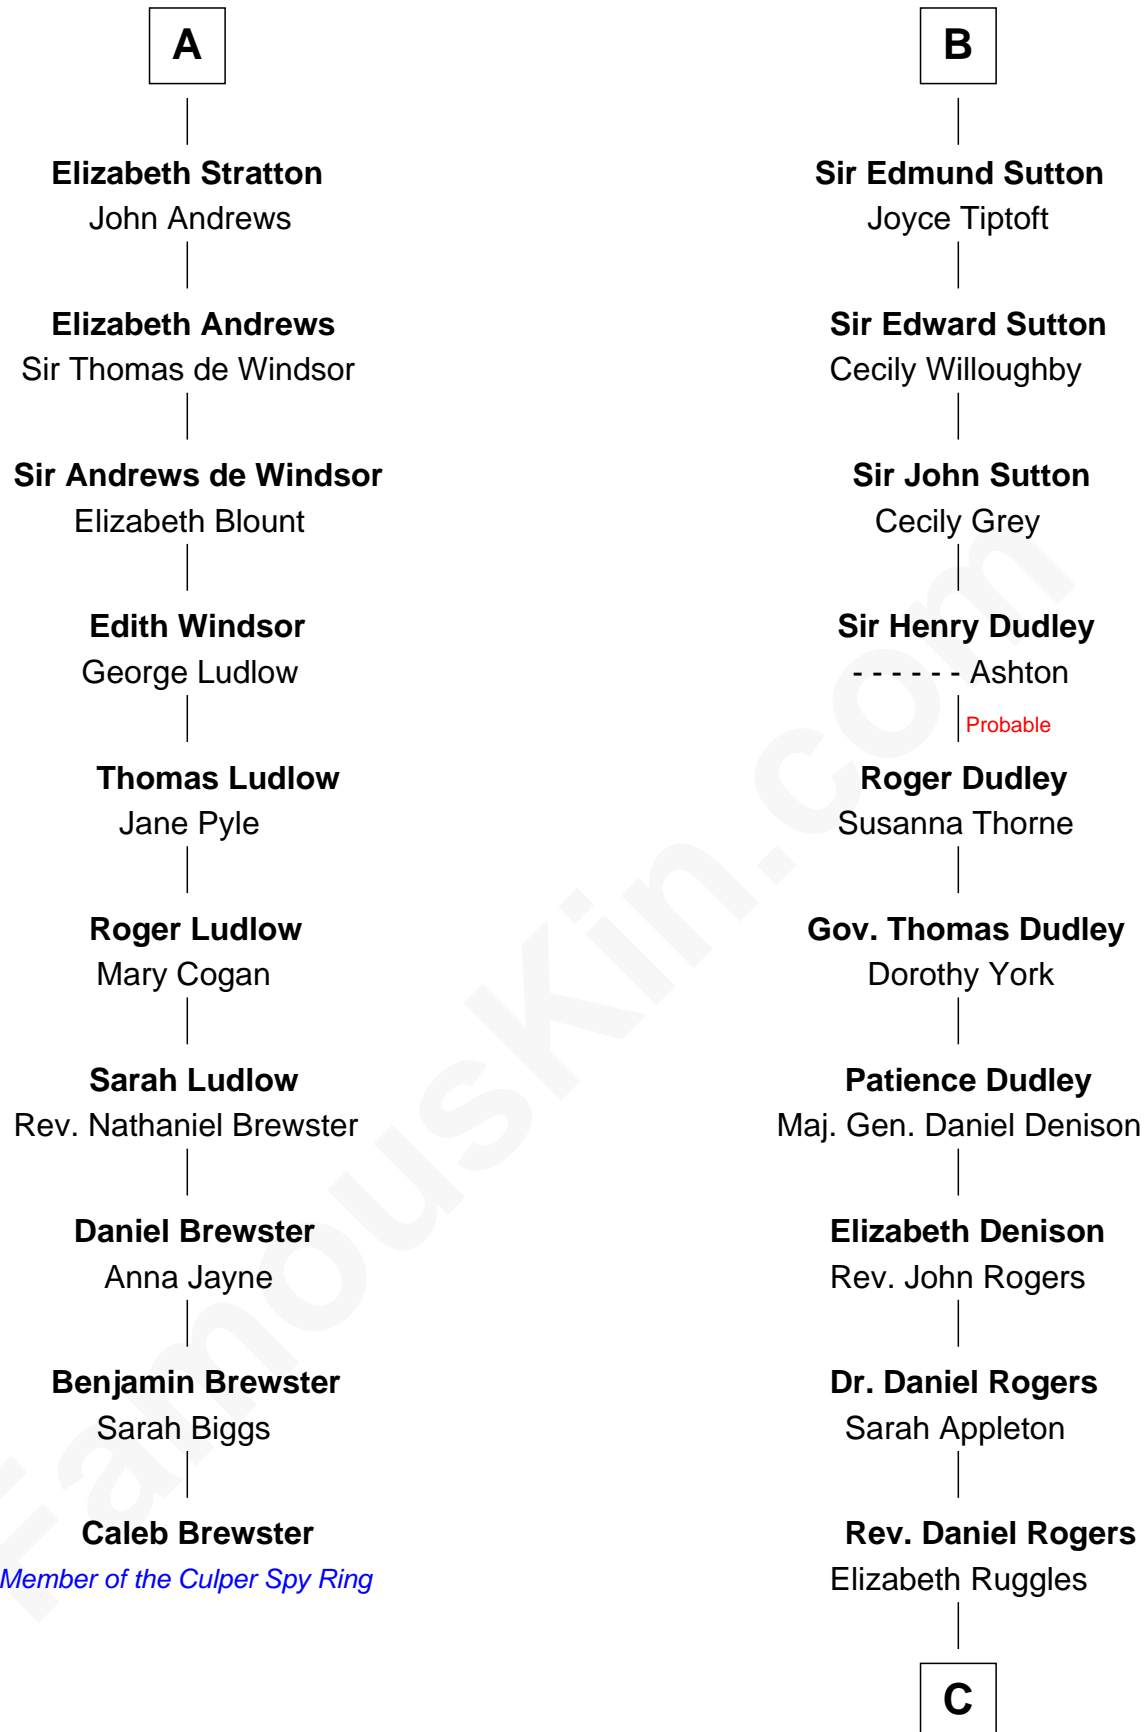

## Relationship Chart of

### Caleb Brewster

Member of the Culper Spy Ring during the American Revolution

16th cousin 4 times removed of

### Colonel Robert Gould Shaw

U.S. Civil War leader of film "Glory" fame

**C**

**Sarah Rogers**  
Samuel Parkman

**Elizabeth Willard Parkman**  
Robert Gould Shaw

**Francis George Shaw**  
Sarah Blake Sturgis

**Colonel Robert Gould Shaw**  
*Main character in film "Glory"*

FamousKin.com