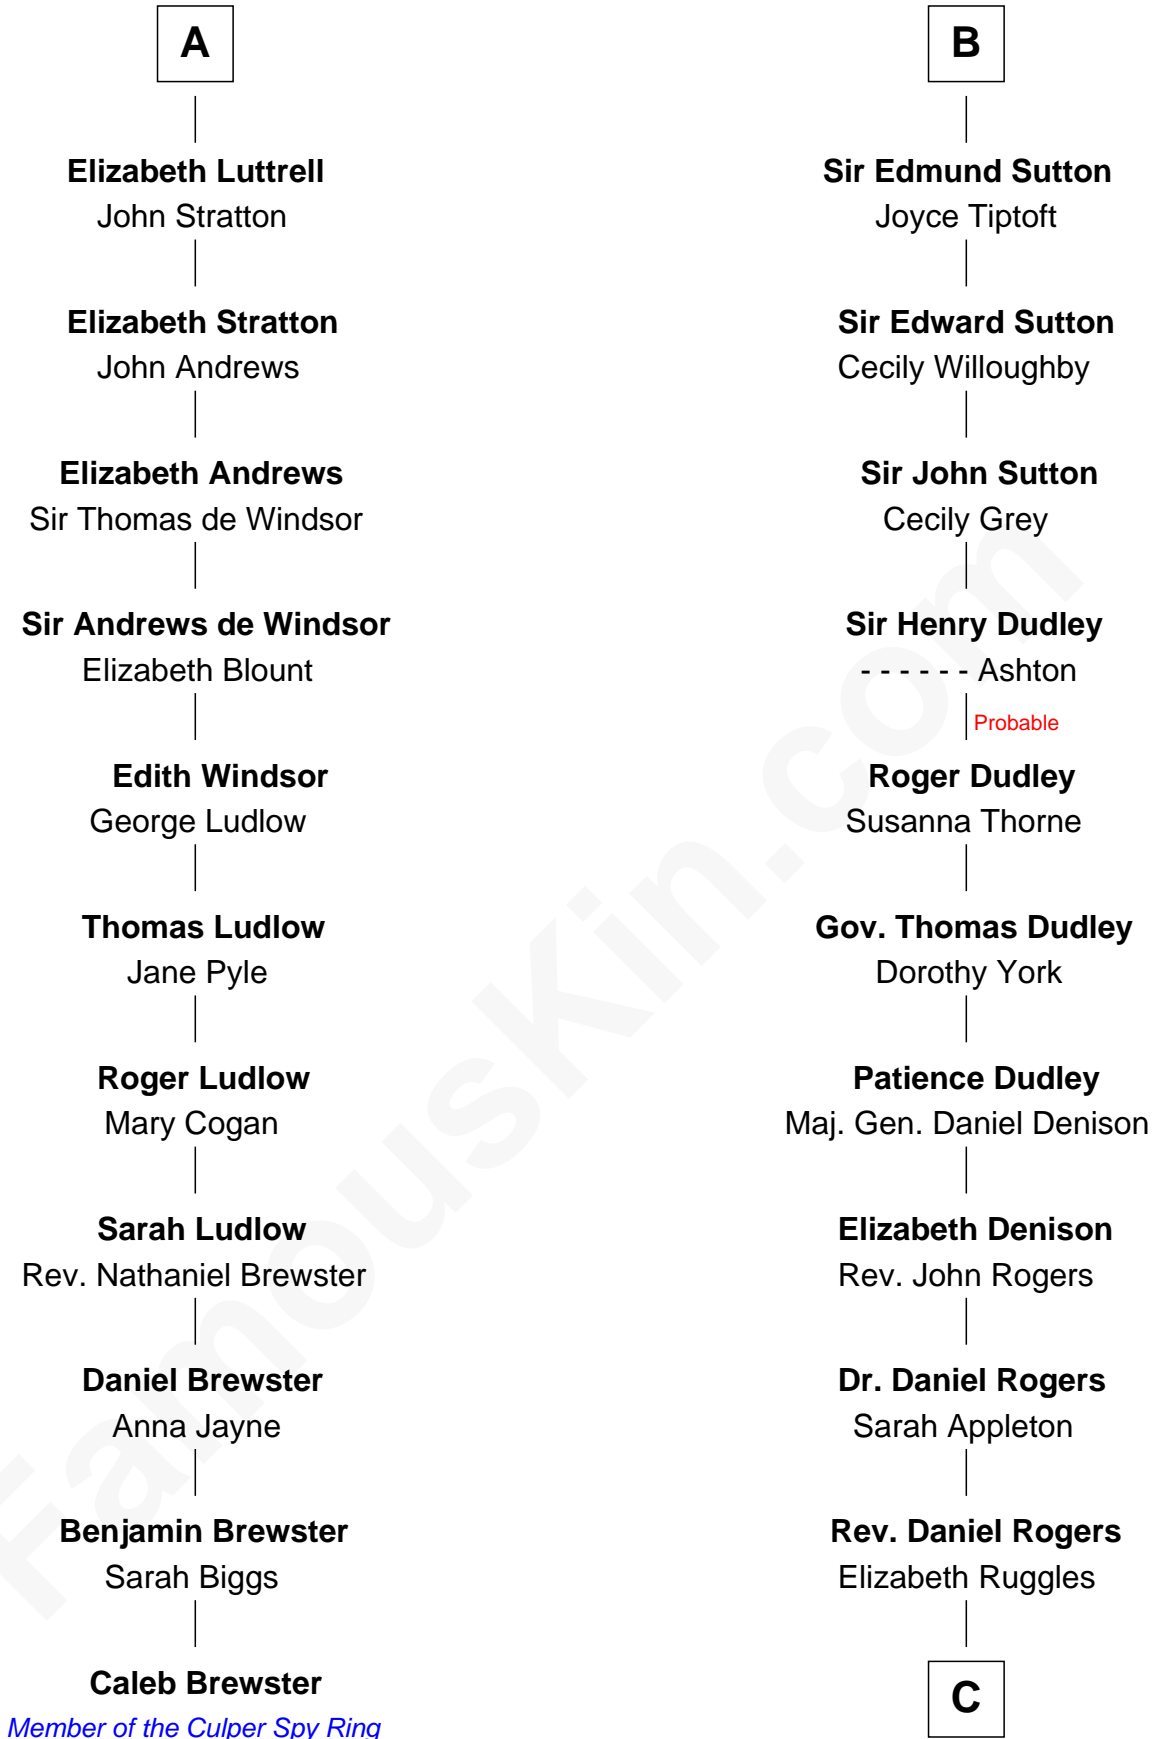

## Relationship Chart of

### Caleb Brewster

*Member of the Culper Spy Ring during the American Revolution*

17th cousin 3 times removed of

### Colonel Robert Gould Shaw

*U.S. Civil War leader of film "Glory" fame*

**Saher de Quincy**  
Margaret de Beaumont

**C**

**Sarah Rogers**  
Samuel Parkman

**Elizabeth Willard Parkman**  
Robert Gould Shaw

**Francis George Shaw**  
Sarah Blake Sturgis

**Colonel Robert Gould Shaw**  
*Main character in film "Glory"*

FamousKin.com