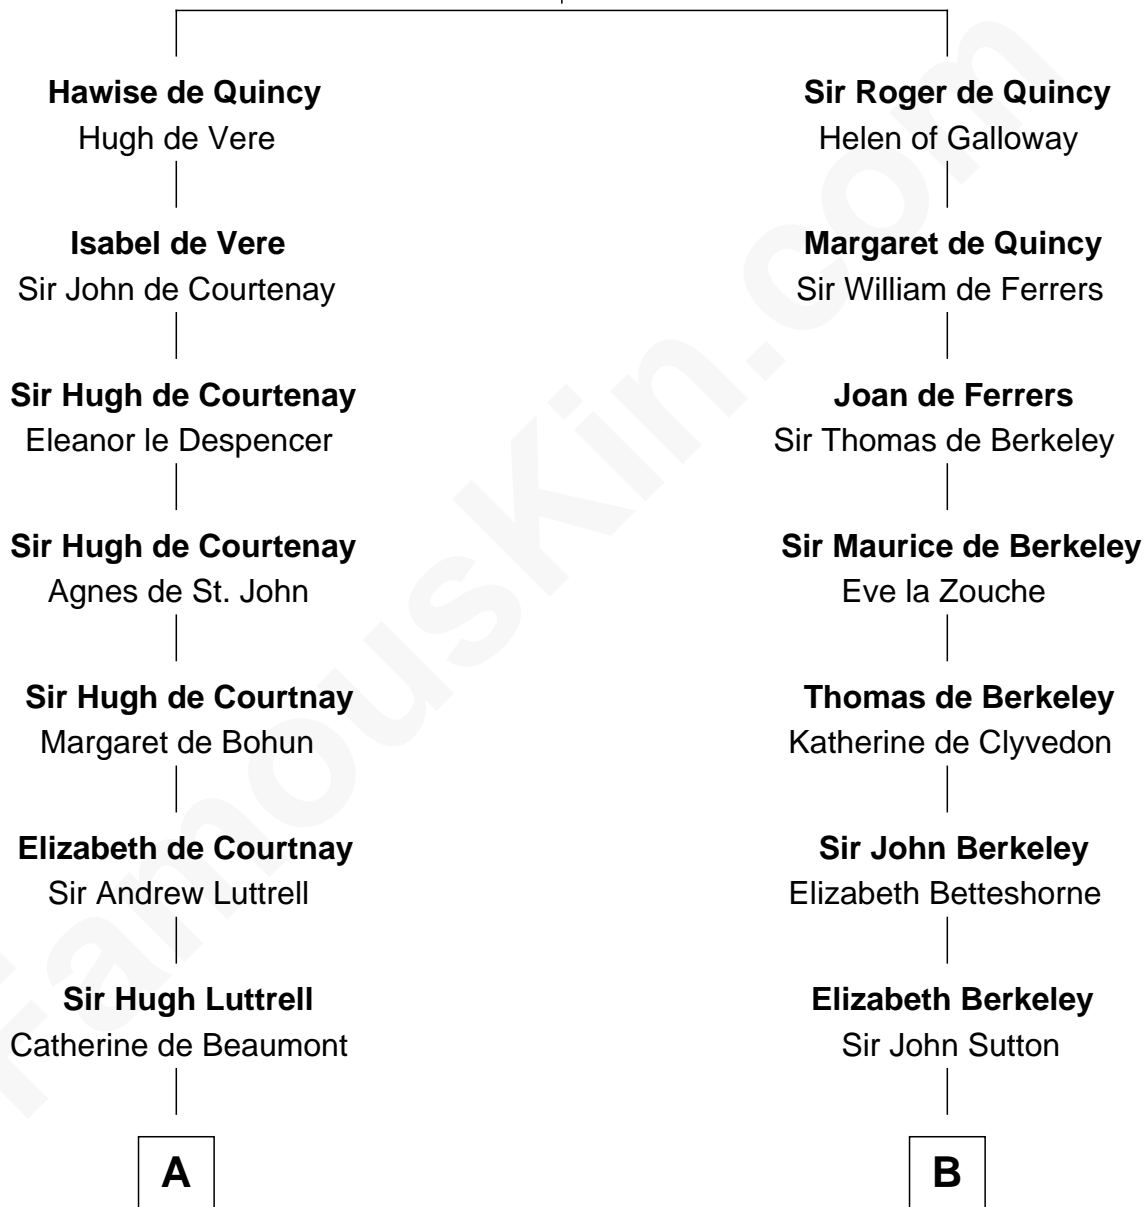

## Relationship Chart of

### Caleb Brewster

*Member of the Culper Spy Ring during the American Revolution*

17th cousin 3 times removed of

### Colonel Robert Gould Shaw

*U.S. Civil War leader of film "Glory" fame*

**Saher de Quincy**  
Margaret de Beaumont

**C**

**Sarah Rogers**  
Samuel Parkman

**Elizabeth Willard Parkman**  
Robert Gould Shaw

**Francis George Shaw**  
Sarah Blake Sturgis

**Colonel Robert Gould Shaw**  
*Main character in film "Glory"*

FamousKin.com