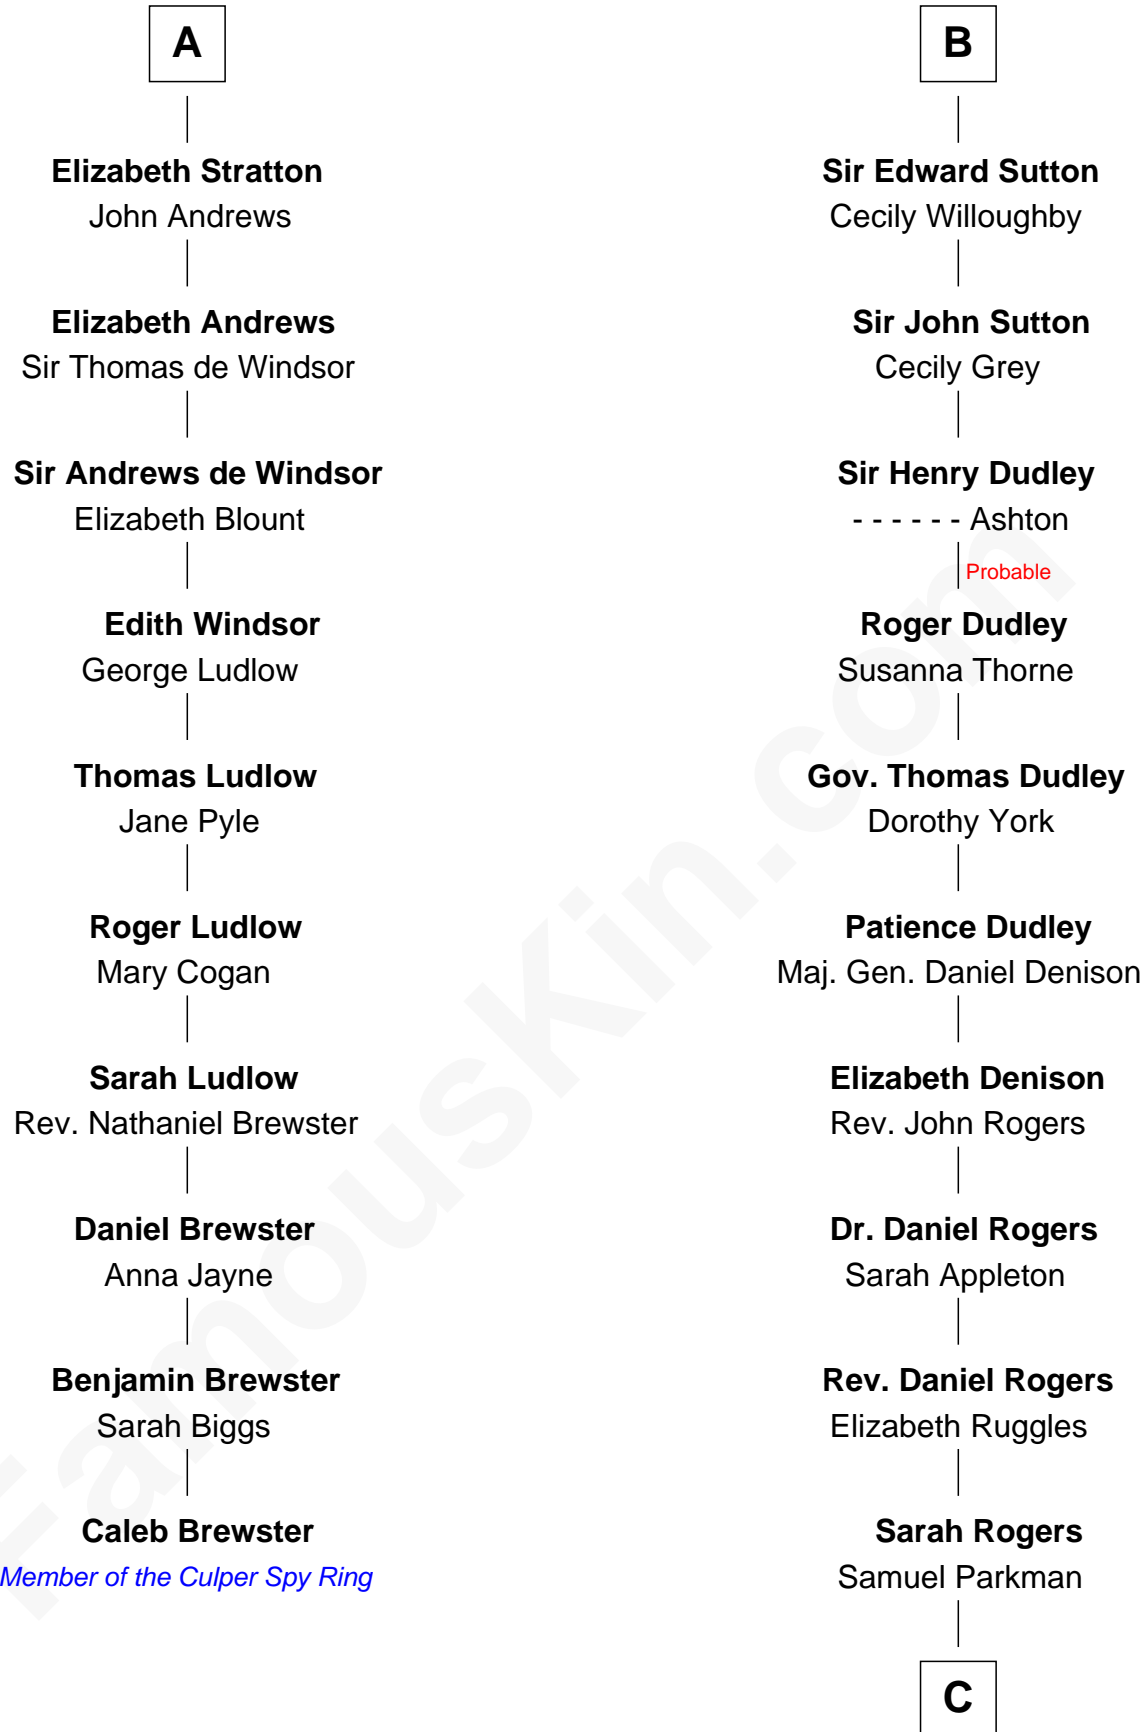

FamousKin.com

Relationship Chart of

Caleb Brewster

Member of the Culper Spy Ring during the American Revolution

16th cousin 3 times removed of

Colonel Robert Gould Shaw

U.S. Civil War leader of film "Glory" fame

William de Braiose

Eva Marshal

Eleanor de Braiose
Sir Humphrey de Bohun

Humphrey de Bohun
Maud de Fiennes

Humphrey de Bohun
Elizabeth Plantagenet

Margaret de Bohun
Sir Hugh de Courtnay

Elizabeth de Courtnay
Sir Andrew Luttrell

Sir Hugh Luttrell
Catherine de Beaumont

Elizabeth Luttrell
John Stratton

A

Eve de Braiose
Sir William de Cantilupe

Milicent de Cantilupe
Eudo la Zouche

Eve la Zouche
Sir Maurice de Berkeley

Thomas de Berkeley
Katherine de Clyvedon

Sir John Berkeley
Elizabeth Betteshorne

Elizabeth Berkeley
Sir John Sutton

Sir Edmund Sutton
Joyce Tiptoft

B

C

Elizabeth Willard Parkman

Robert Gould Shaw

Francis George Shaw