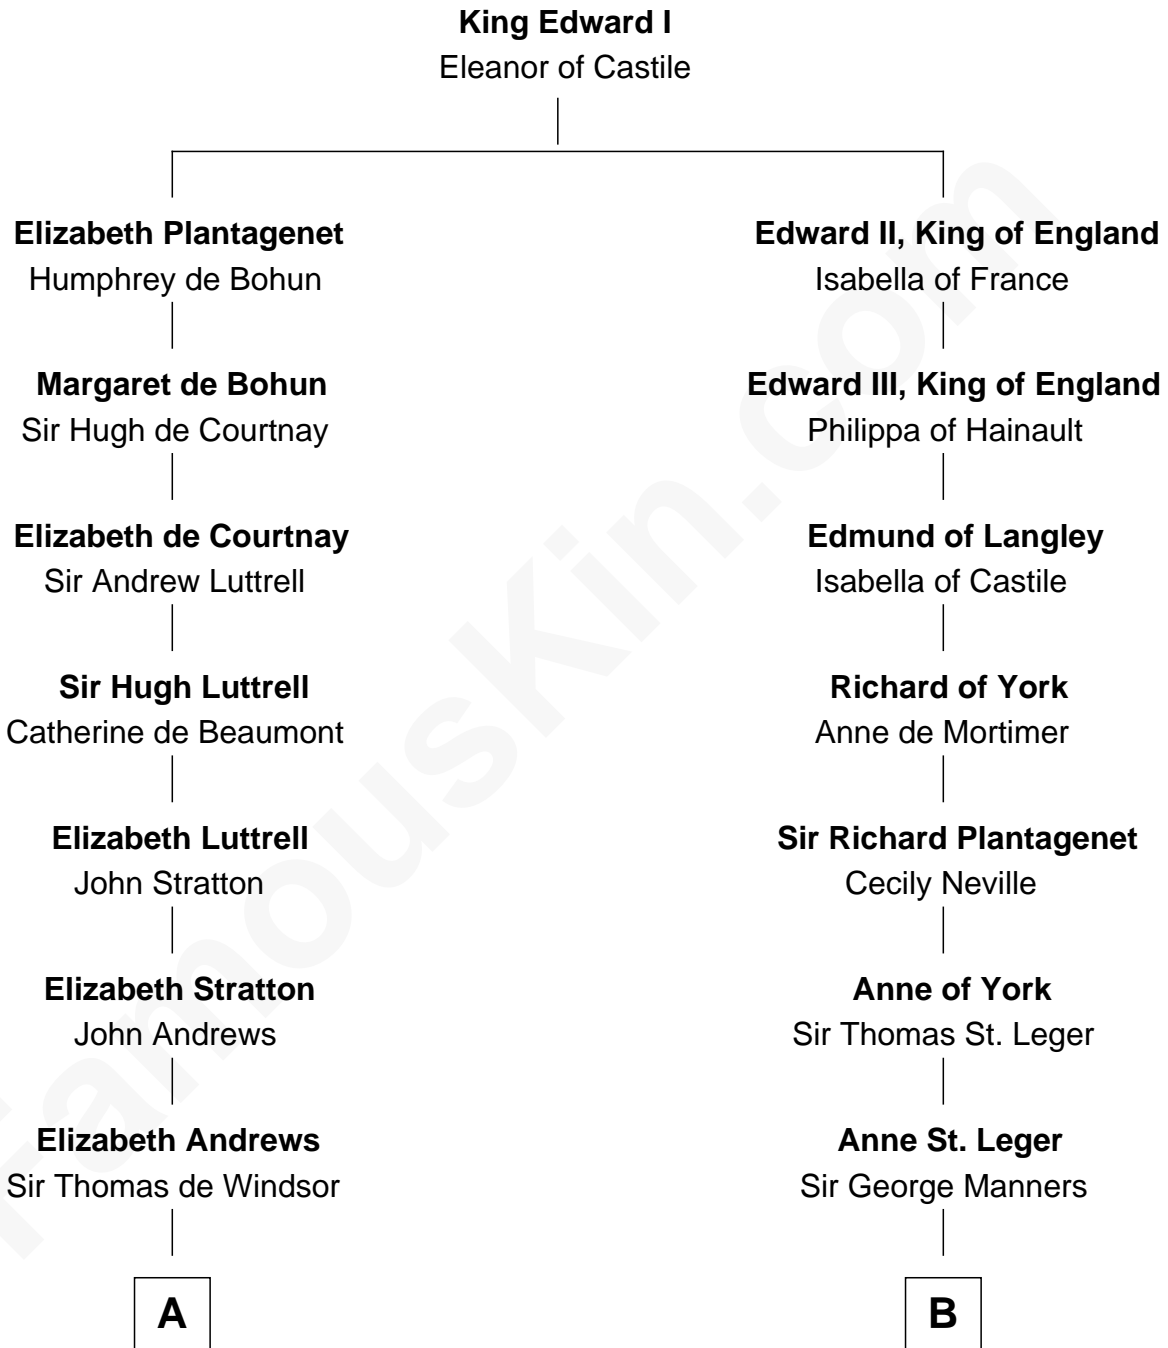

FamousKin.com Relationship Chart of

Caleb Brewster

Member of the Culper Spy Ring during the American Revolution

14th cousin 5 times removed of

Steve McQueen

Movie Actor

C

Caroline Myrtle Culbertson