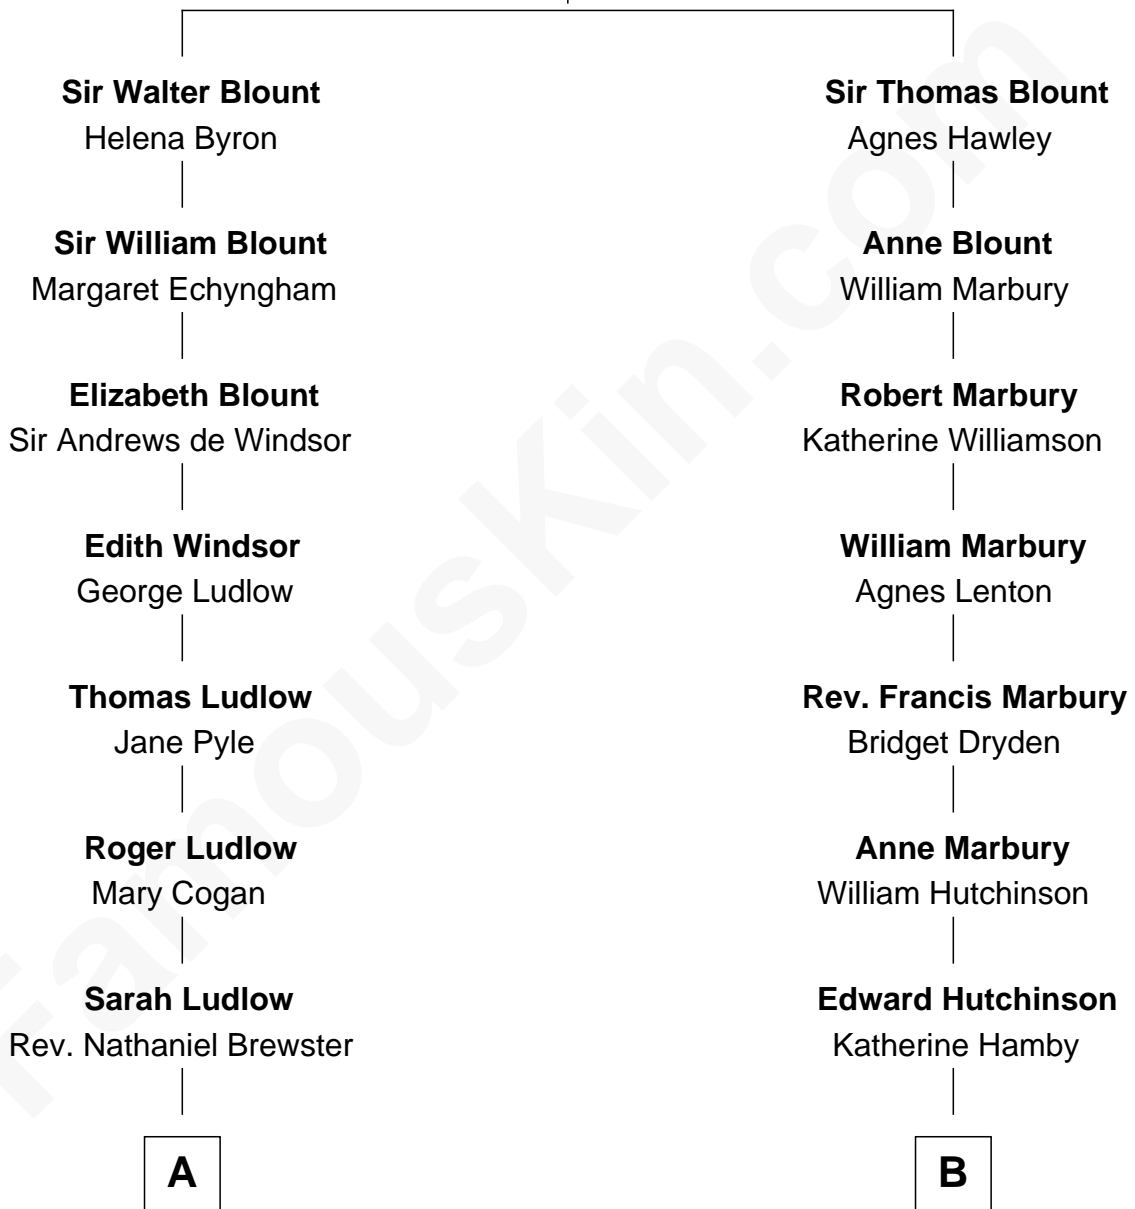

FamousKin.com

Relationship Chart of

Caleb Brewster

Member of the Culper Spy Ring during the American Revolution

9th cousin 9 times removed of

George W. Bush
43rd U.S. President

Sir Thomas Blount
Margaret de Gresley

C

George Herbert Walker Bush

Barbara Pierce

George W. Bush

43rd U.S. President

FamousKin.com