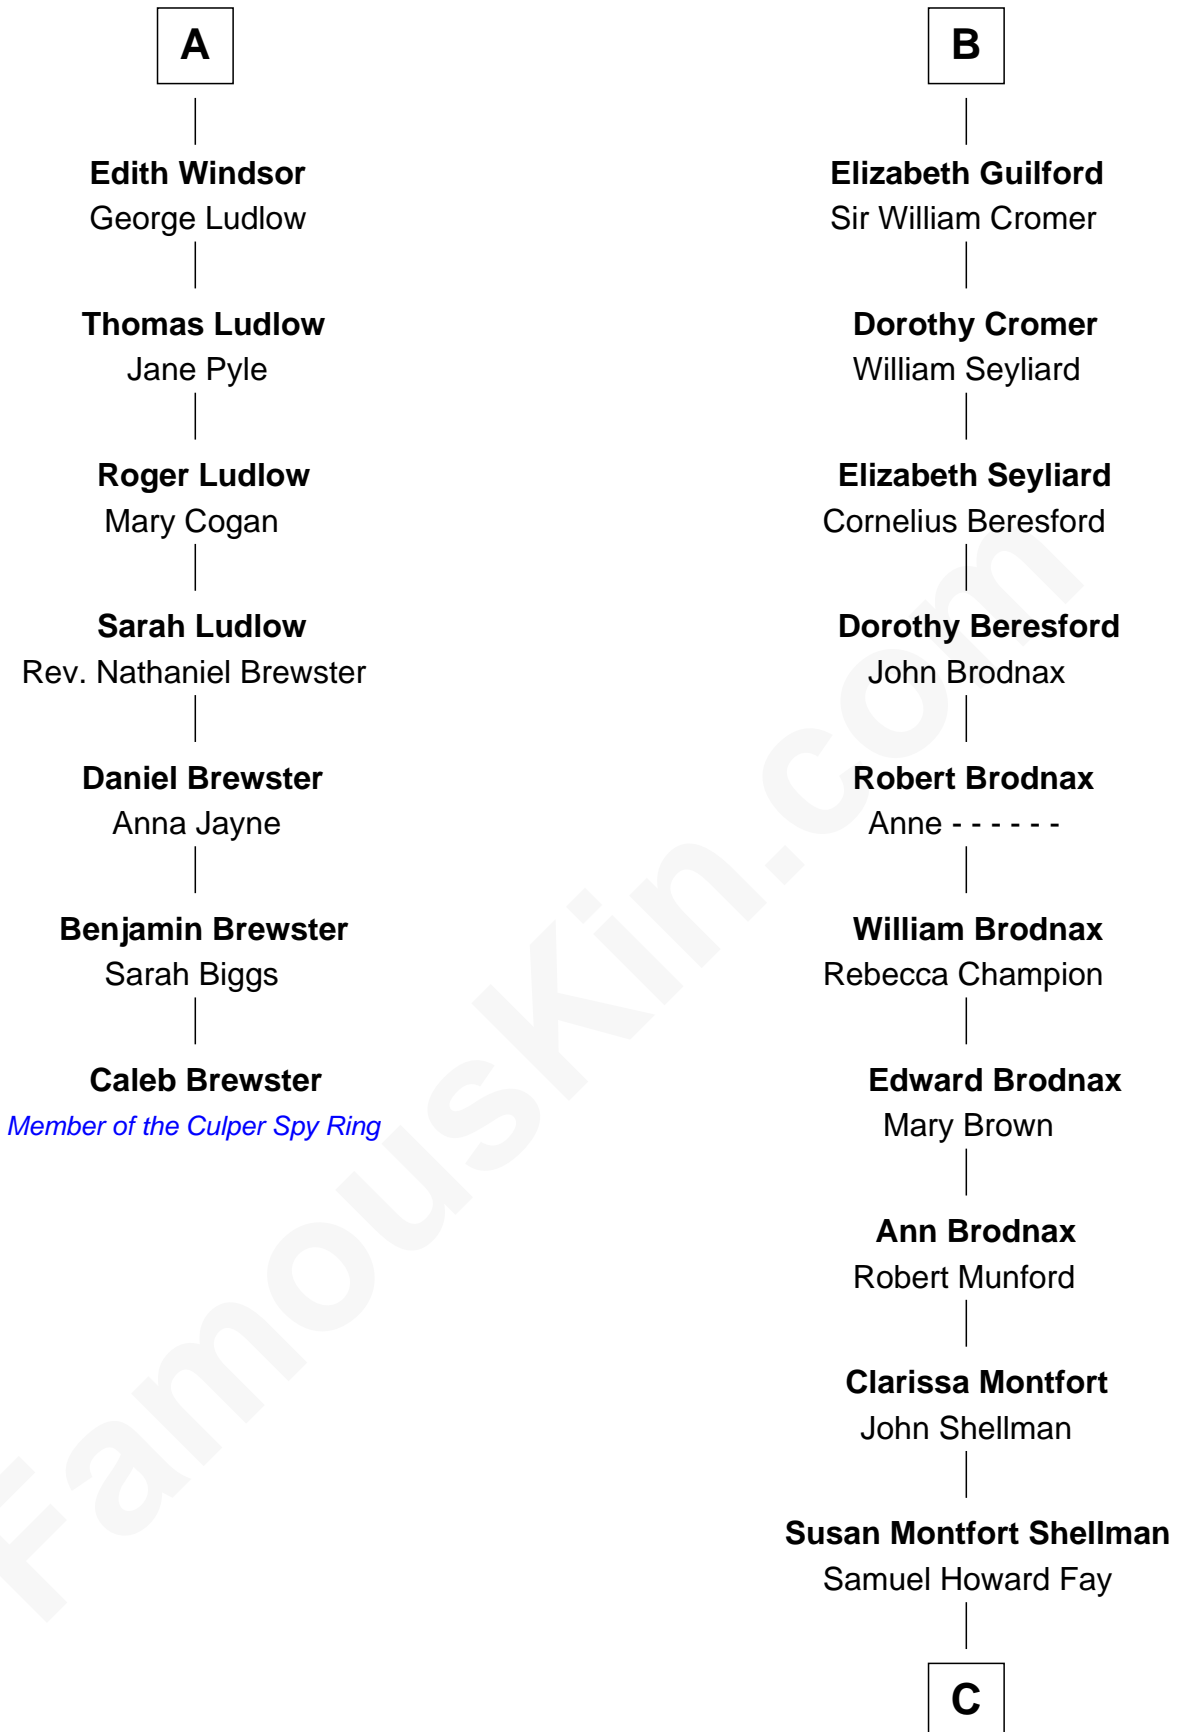

FamousKin.com

Relationship Chart of

Caleb Brewster

Member of the Culper Spy Ring during the American Revolution

13th cousin 8 times removed of

George W. Bush
43rd U.S. President

Sir Hugh de Courtenay
Agnes de St. John

C

Harriet Eleanor Fay
Rev. James Smith Bush

Samuel Prescott Bush
Flora Sheldon

Prescott Sheldon Bush
Dorothy Wear Walker

George Herbert Walker Bush
Barbara Pierce

George W. Bush
43rd U.S. President

FamousKin.com