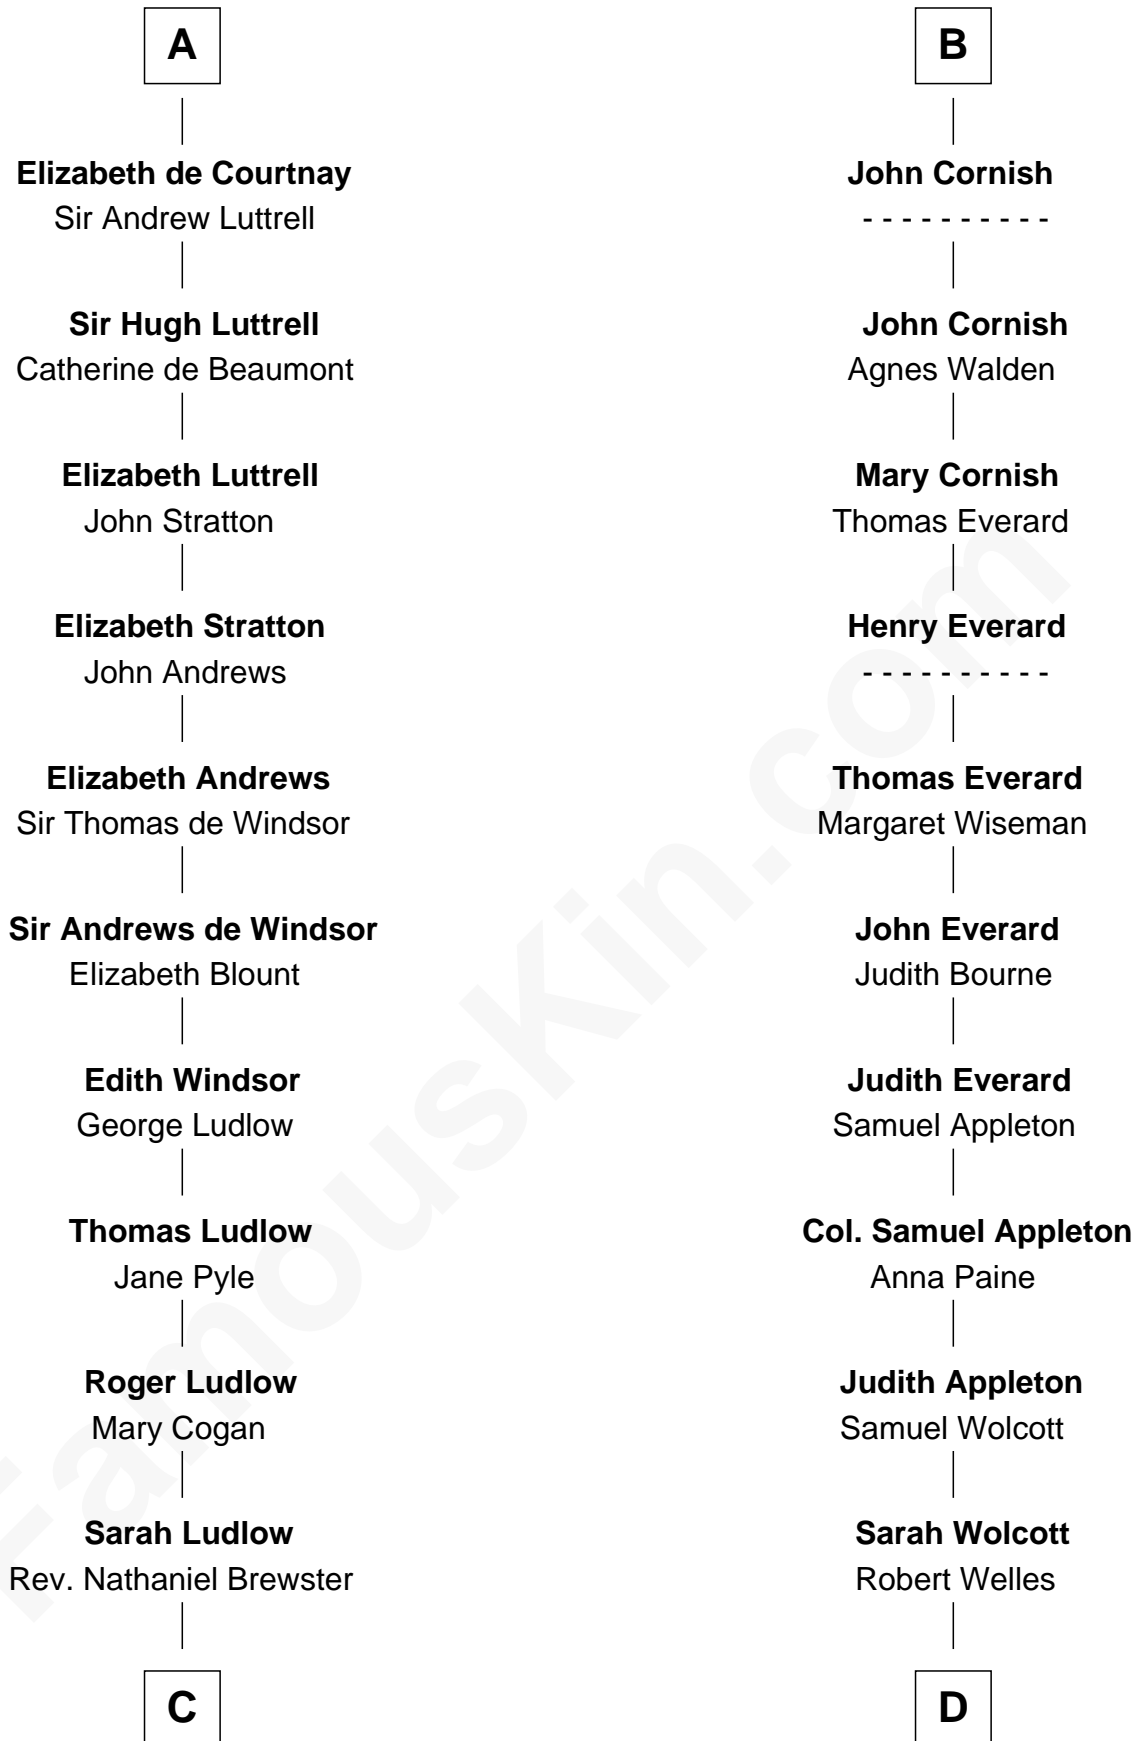

FamousKin.com

Relationship Chart of

Caleb Brewster

Member of the Culper Spy Ring during the American Revolution

19th cousin 1 time removed of

Eliphalet Remington

Founder of Remington Arms Company

C

Daniel Brewster

Anna Jayne

Benjamin Brewster

Sarah Biggs

Caleb Brewster

Member of the Culper Spy Ring

D

Sarah Welles