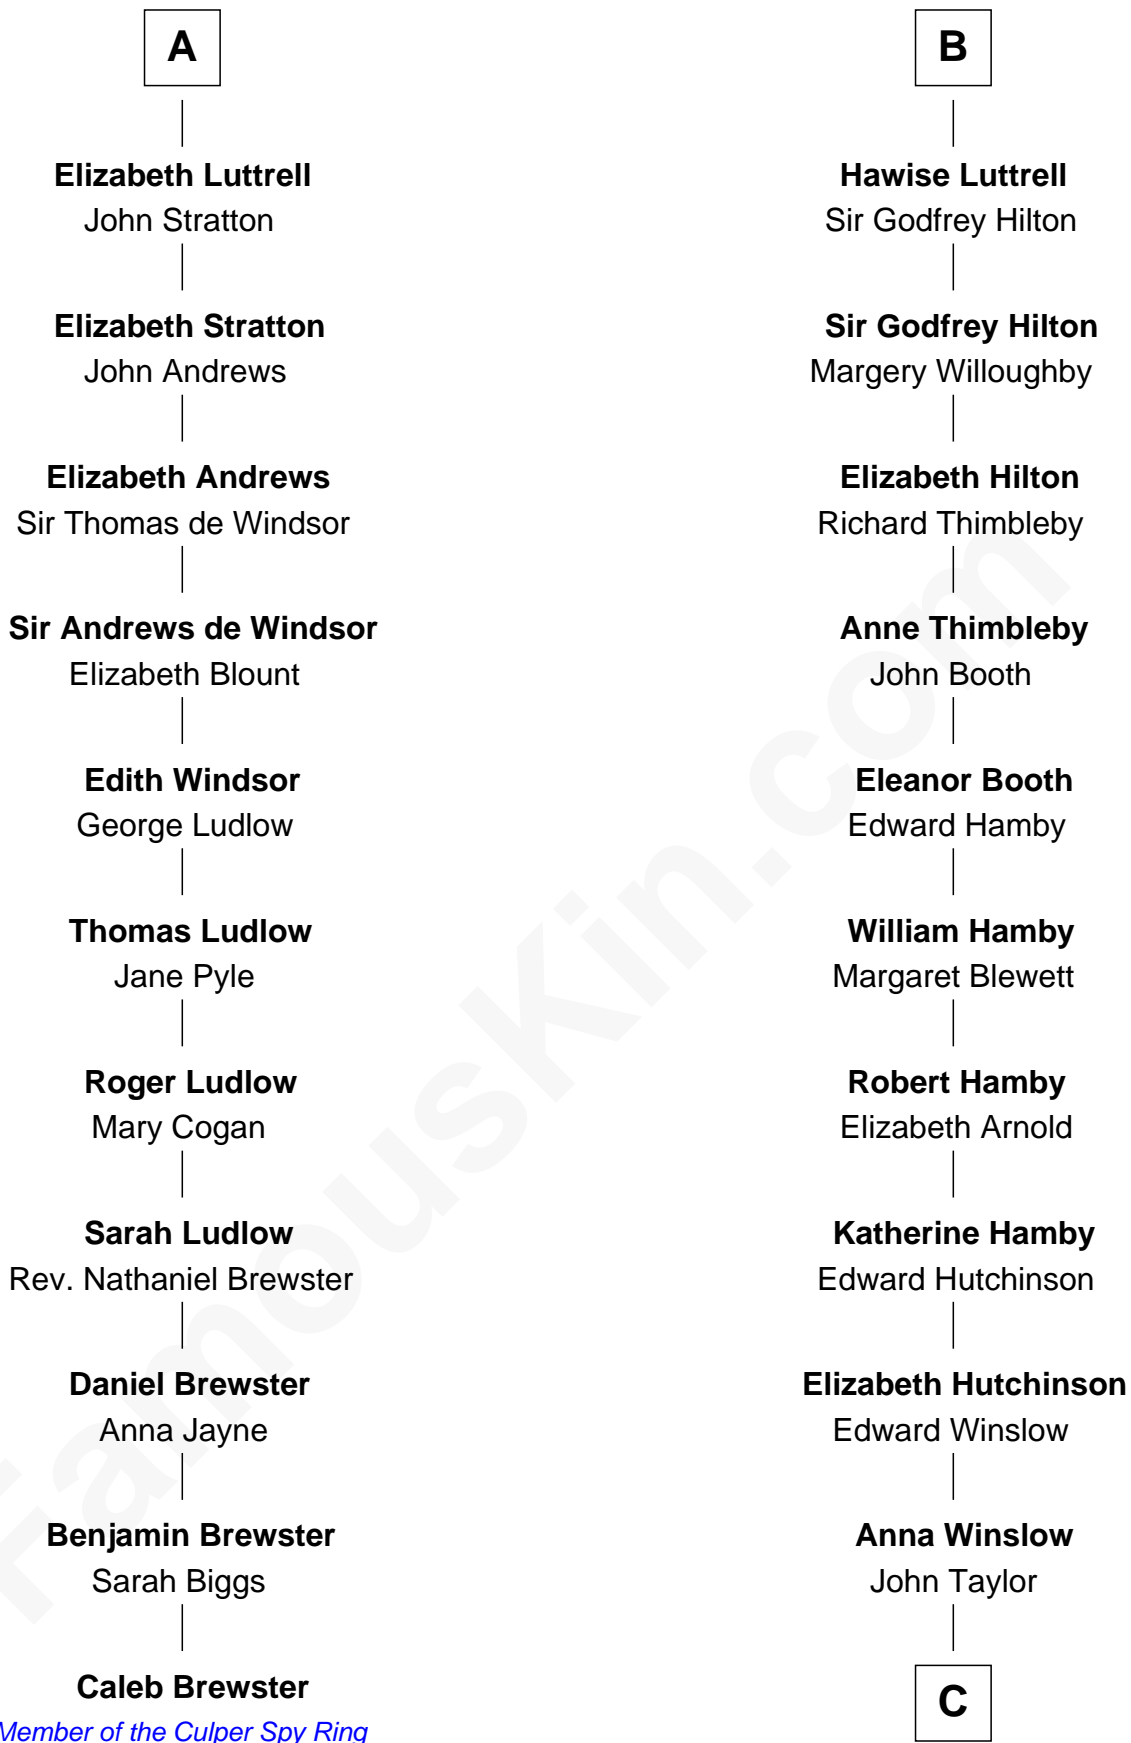

FamousKin.com

Relationship Chart of

Caleb Brewster

Member of the Culper Spy Ring during the American Revolution

17th cousin 4 times removed of

Lucretia (Rudolph) Garfield

First Lady of President James Garfield

Saher de Quincy
Margaret de Beaumont

C

Elizabeth Taylor
Nathaniel Greene

John Greene
Azubah Ward

Lucretia Greene
Elijah Mason

Arabella Greene Mason
Zebulon Rudolph

Lucretia (Rudolph) Garfield
First Lady of James Garfield