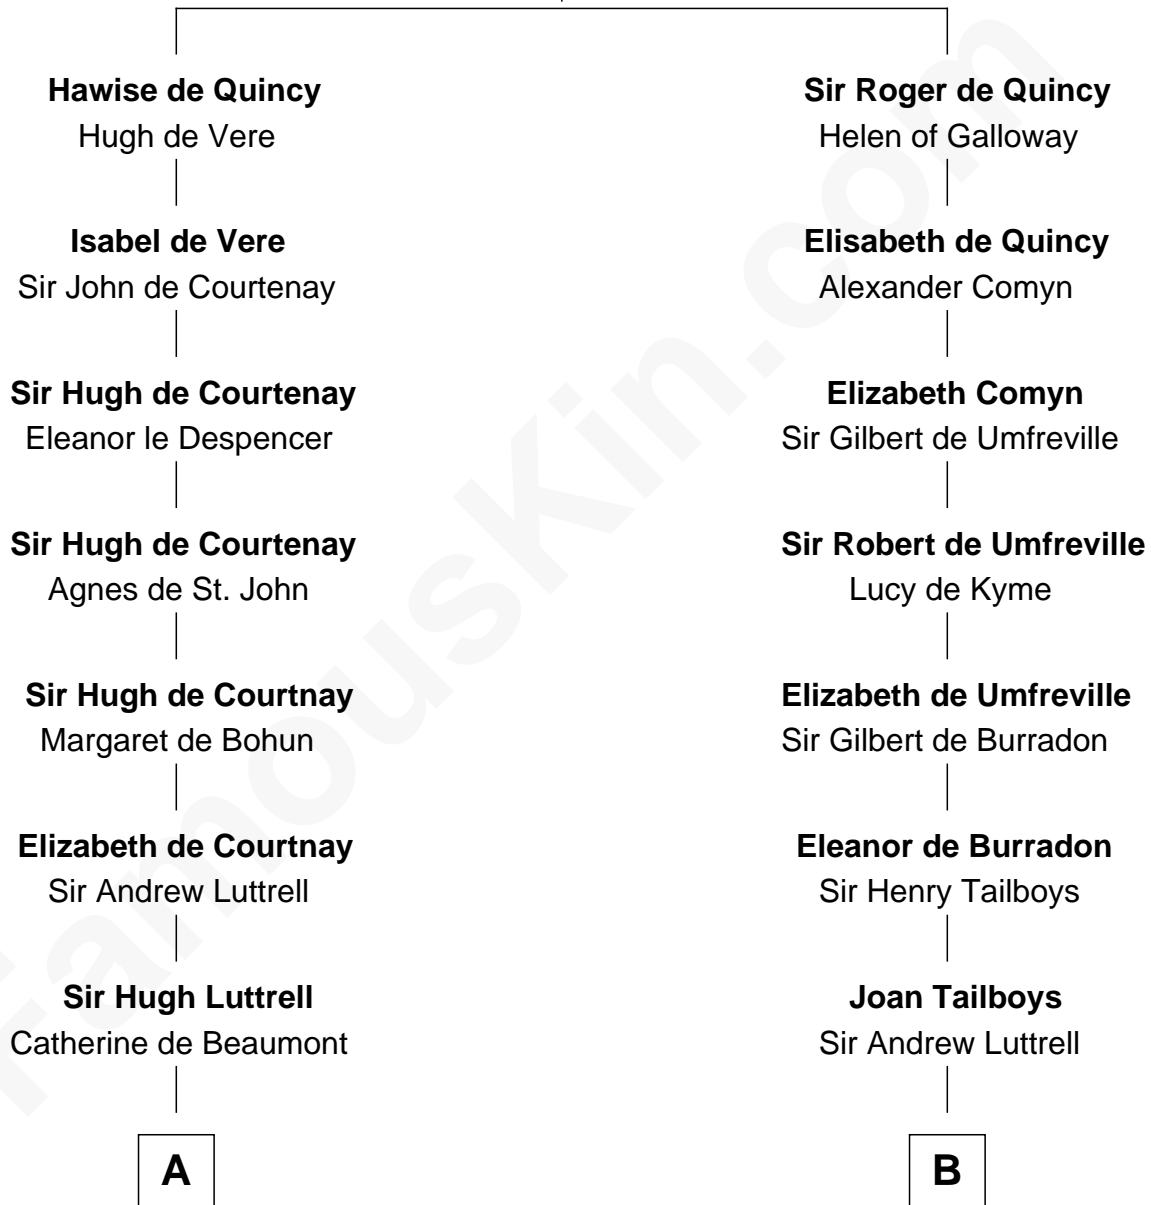

FamousKin.com

Relationship Chart of

Caleb Brewster

Member of the Culper Spy Ring during the American Revolution

17th cousin 4 times removed of

Lucretia (Rudolph) Garfield

First Lady of President James Garfield

Saher de Quincy
Margaret de Beaumont

C

Elizabeth Taylor
Nathaniel Greene

John Greene
Azubah Ward

Lucretia Greene
Elijah Mason

Arabella Greene Mason
Zebulon Rudolph

Lucretia (Rudolph) Garfield
First Lady of James Garfield