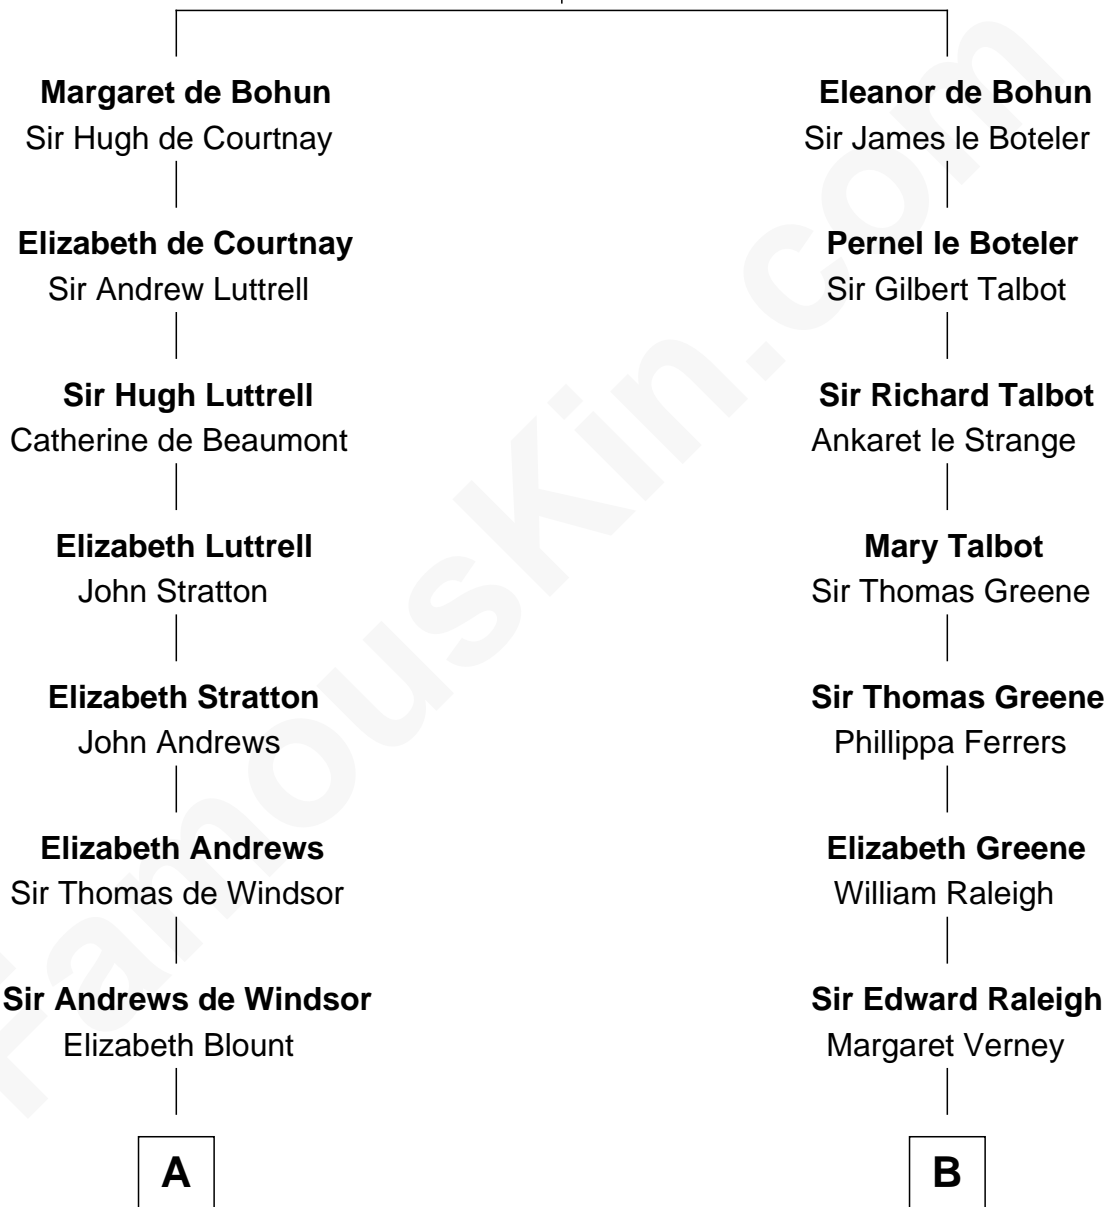

FamousKin.com

Relationship Chart of

Caleb Brewster

Member of the Culper Spy Ring during the American Revolution

13th cousin 5 times removed of

Lucretia (Rudolph) Garfield

First Lady of President James Garfield

Humphrey de Bohun
Elizabeth Plantagenet

C

Arabella Greene Mason

Zebulon Rudolph

Lucretia (Rudolph) Garfield

First Lady of James Garfield

FamousKin.com