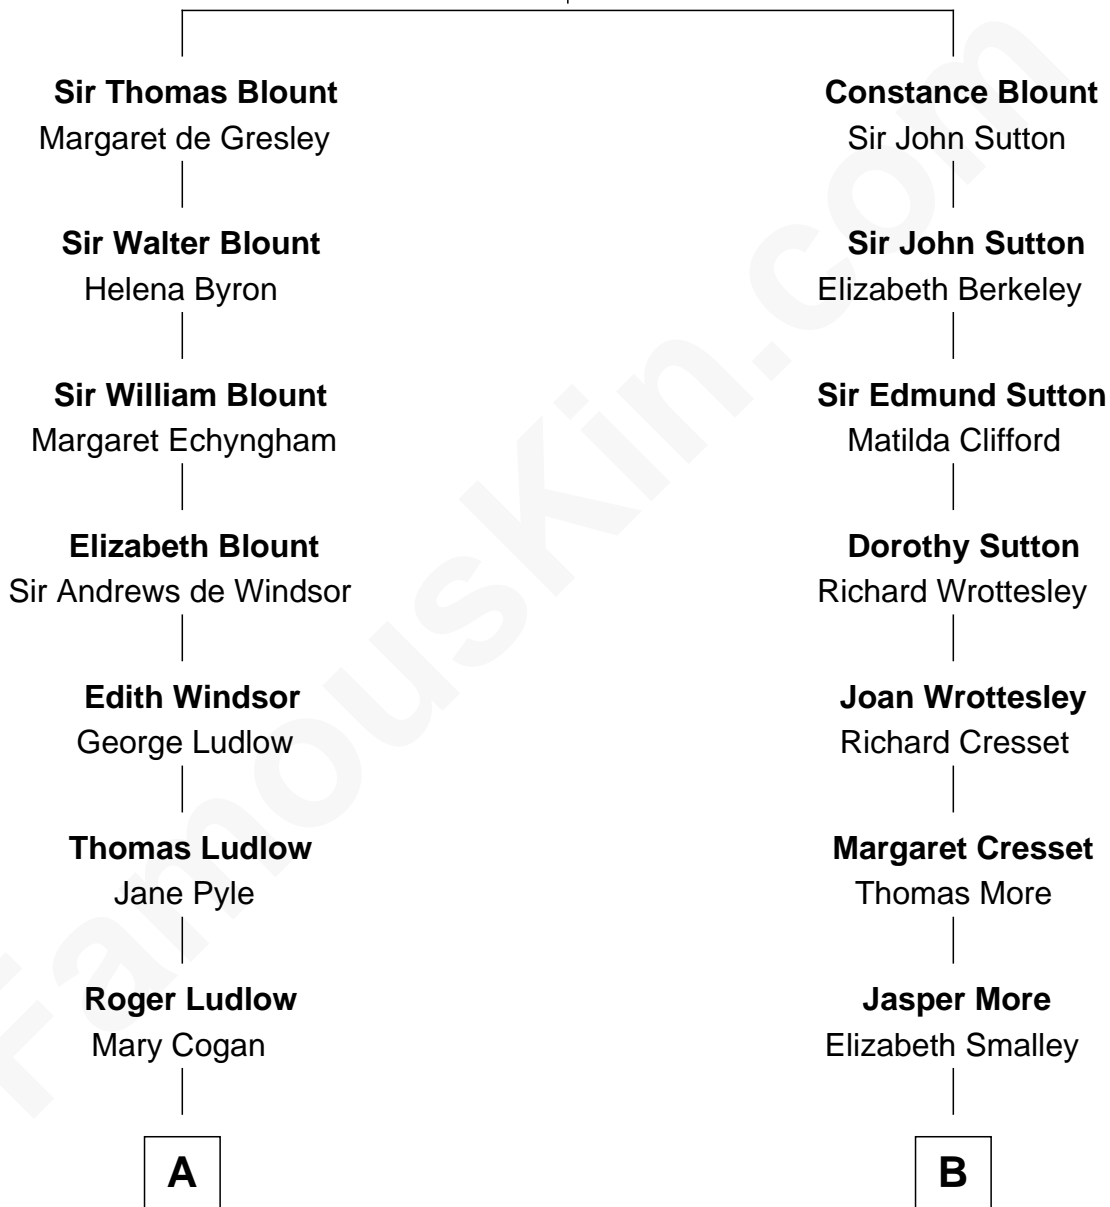

FamousKin.com

Relationship Chart of

Caleb Brewster

Member of the Culper Spy Ring during the American Revolution

MAYFLOWER

8th cousin 2 times removed of

Richard More

(c1614 - c1696) Mayflower passenger 1620

Sir Walter Blount

Sancha de Ayala

A

Sarah Ludlow
Rev. Nathaniel Brewster

Daniel Brewster
Anna Jayne

Benjamin Brewster
Sarah Biggs

Caleb Brewster
Member of the Culper Spy Ring

B

Katherine More
Col. Samuel More

Richard More
Mayflower passenger 1620

FamousKin.com