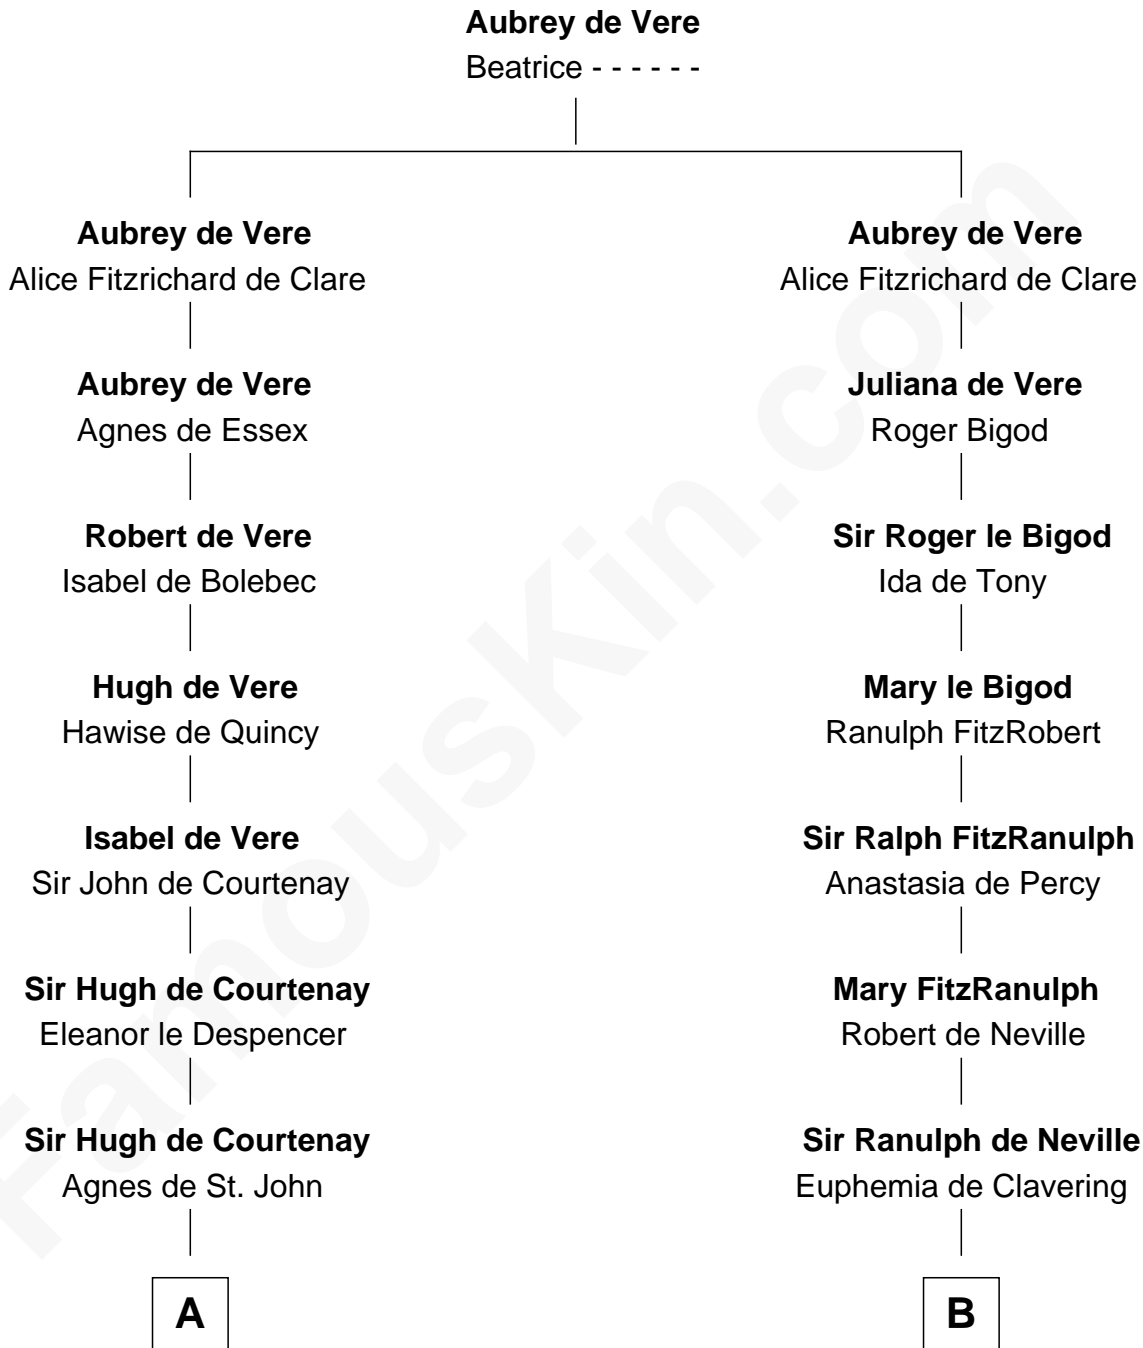

FamousKin.com

Relationship Chart of

Caleb Brewster

Member of the Culper Spy Ring during the American Revolution

18th cousin 2 times removed of

Richard More

(c1614 - c1696) Mayflower passenger 1620

C

Sarah Ludlow
Rev. Nathaniel Brewster

Daniel Brewster
Anna Jayne

Benjamin Brewster
Sarah Biggs

Caleb Brewster
Member of the Culper Spy Ring

D

Katherine More
Col. Samuel More

Richard More
Mayflower passenger 1620