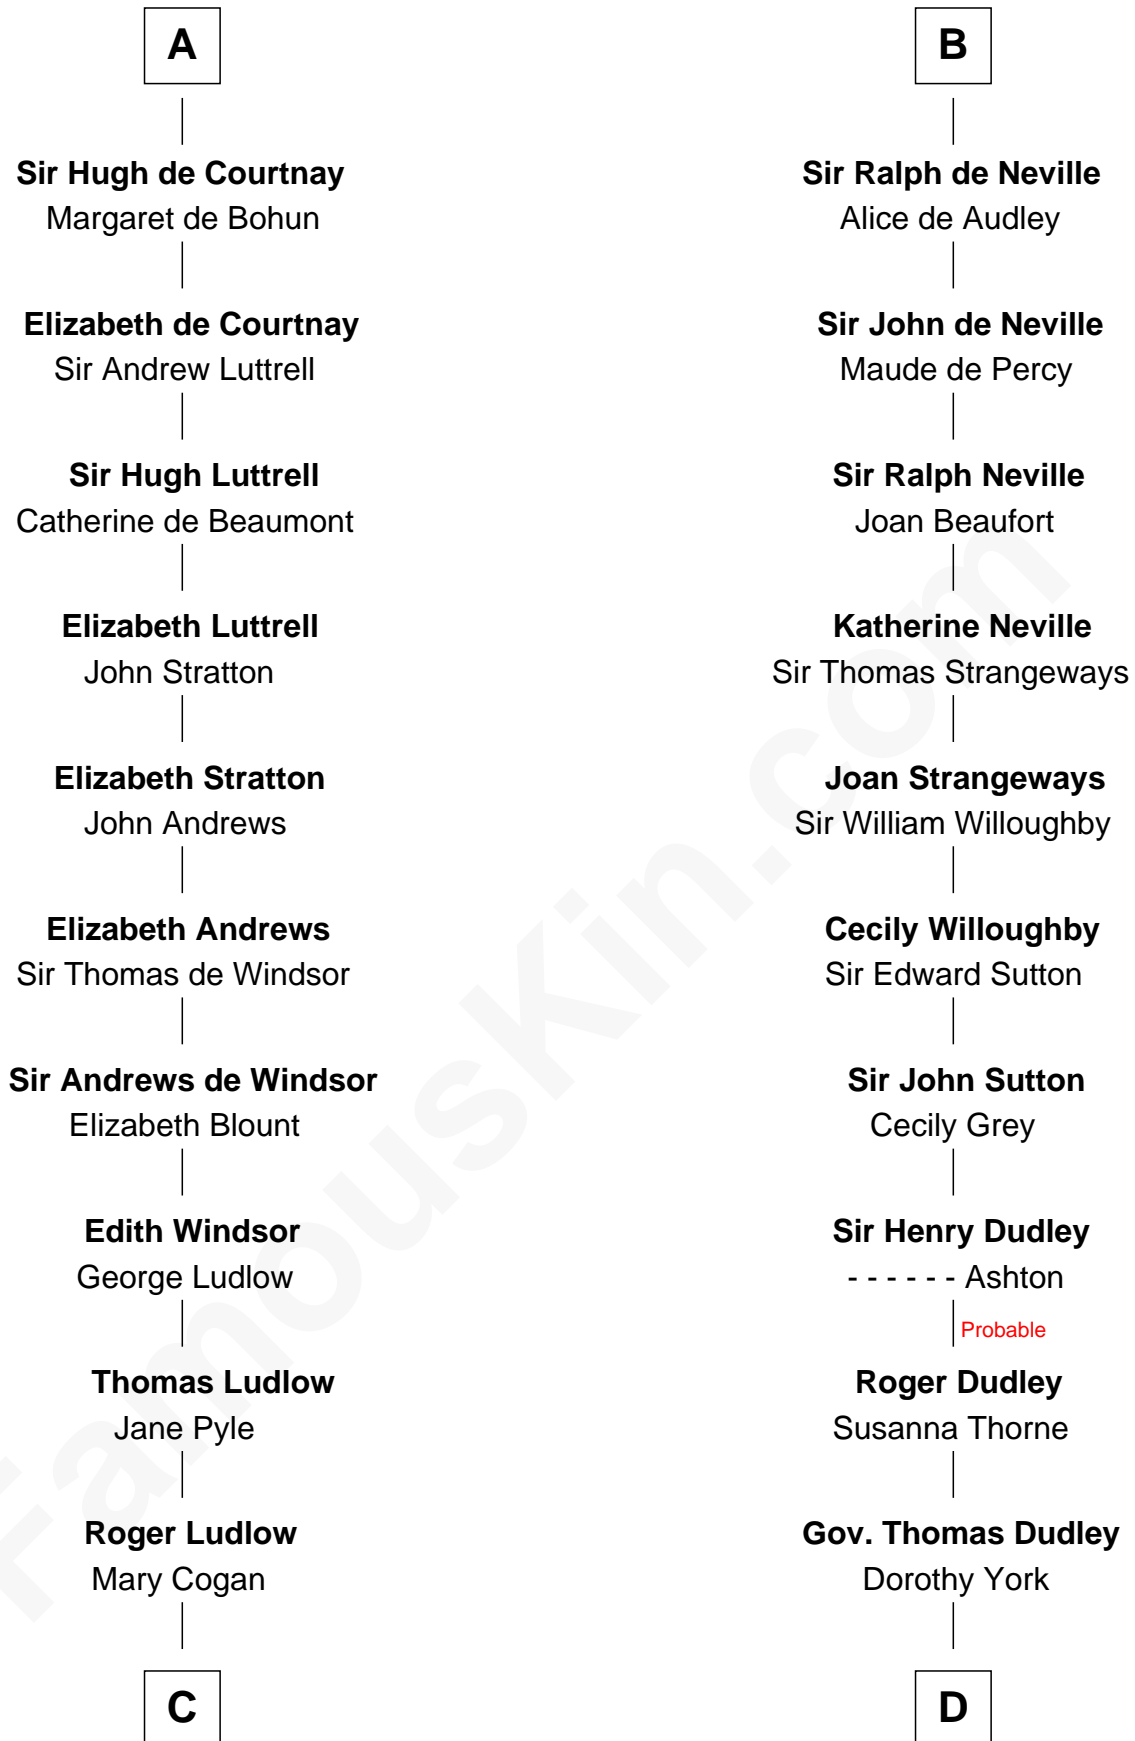

FamousKin.com

Relationship Chart of

Caleb Brewster

Member of the Culper Spy Ring during the American Revolution

20th cousin 1 time removed of

Bathsheba (Ruggles) Spooner

First woman executed for murder in U.S. by non-British government

Aubrey de Vere

Beatrice - - - - -

Aubrey de Vere
Alice Fitzrichard de Clare

Aubrey de Vere
Agnes de Essex

Robert de Vere
Isabel de Bolebec

Hugh de Vere
Hawise de Quincy

Isabel de Vere
Sir John de Courtenay

Sir Hugh de Courtenay
Eleanor le Despencer

Sir Hugh de Courtenay
Agnes de St. John

A

Aubrey de Vere
Alice Fitzrichard de Clare

Juliana de Vere
Roger Bigod

Sir Roger le Bigod
Ida de Tony

Mary le Bigod
Ranulph FitzRobert

Sir Ralph FitzRanulph
Anastasia de Percy

Mary FitzRanulph
Robert de Neville

Sir Ranulph de Neville
Euphemia de Clavering

B

C

Sarah Ludlow
Rev. Nathaniel Brewster

Daniel Brewster
Anna Jayne

Benjamin Brewster
Sarah Biggs

Caleb Brewster
Member of the Culper Spy Ring