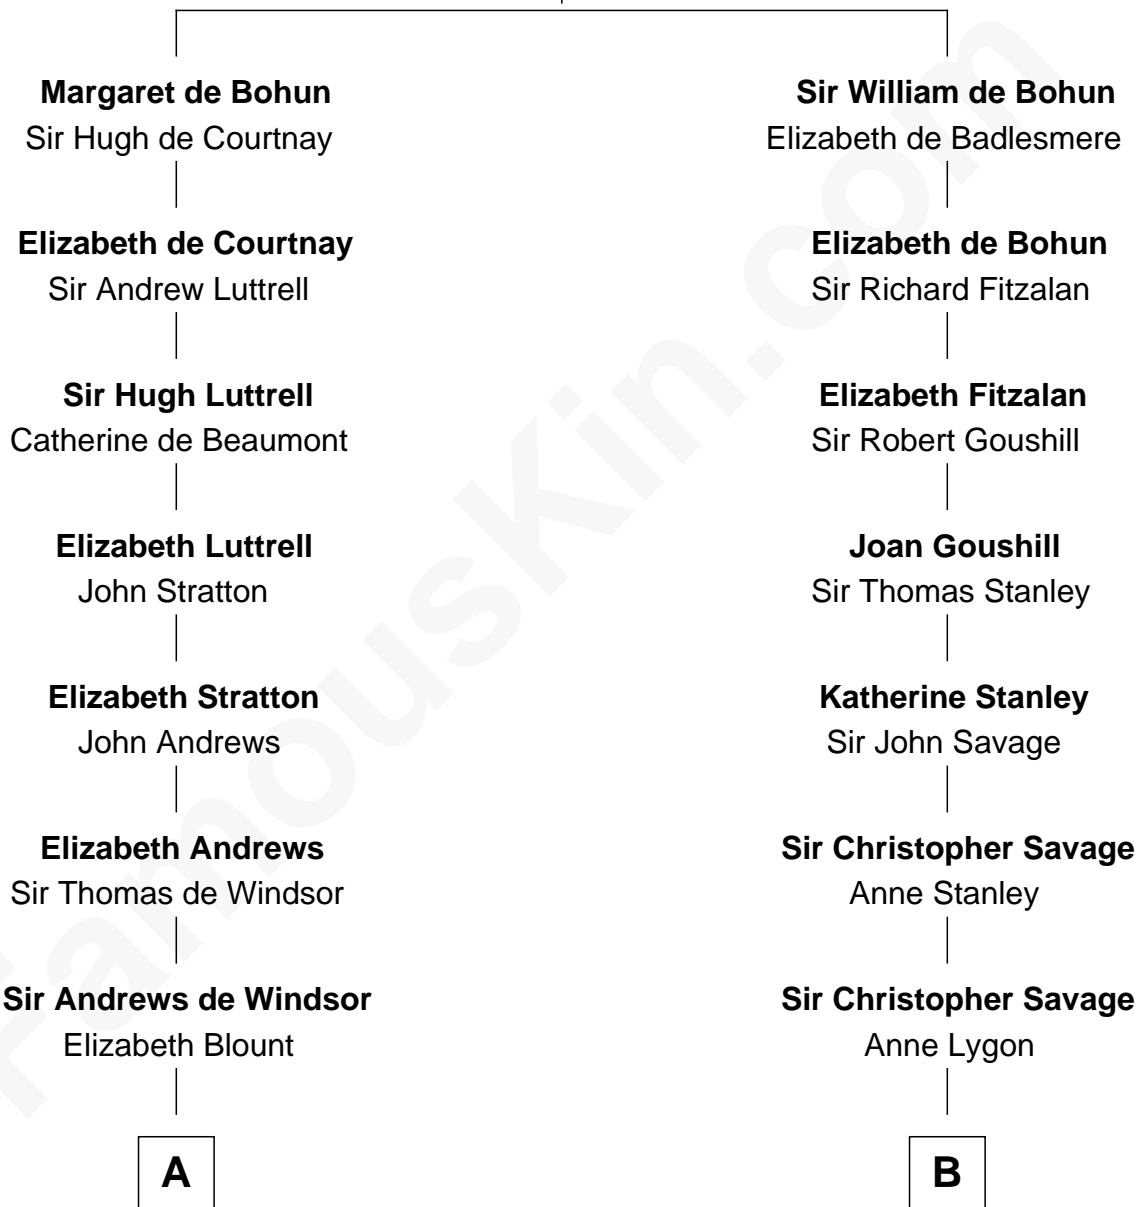

FamousKin.com

Relationship Chart of

Caleb Brewster

Member of the Culper Spy Ring during the American Revolution

13th cousin 6 times removed of

Adlai Stevenson II
31st Governor of Illinois

Humphrey de Bohun
Elizabeth Plantagenet

C

Letitia Green

Adlai Ewing Stevenson

Lewis Green Stevenson

Helen Louise Davis

Adlai Stevenson II

31st Governor of Illinois

FamousKin.com