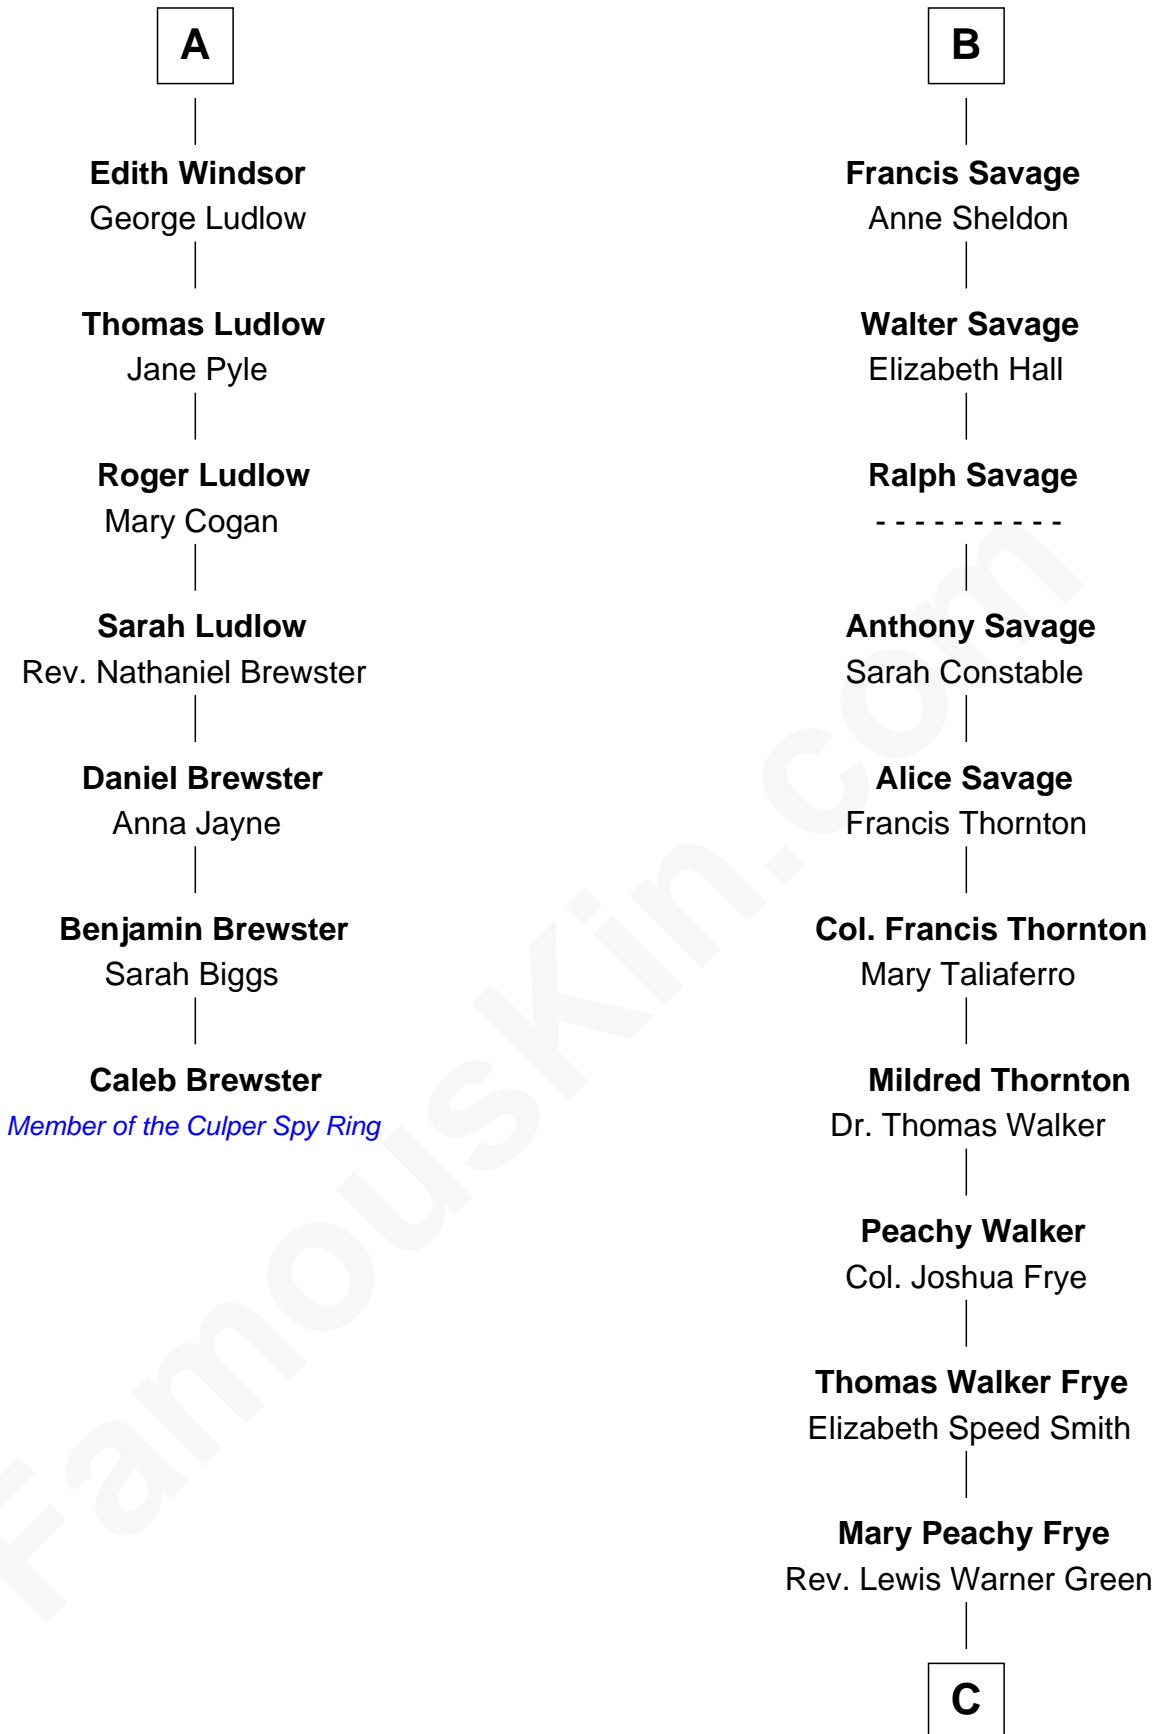

FamousKin.com

Relationship Chart of

Caleb Brewster

Member of the Culper Spy Ring during the American Revolution

13th cousin 6 times removed of

Adlai Stevenson II
31st Governor of Illinois

Humphrey de Bohun
Elizabeth Plantagenet

C

Letitia Green

Adlai Ewing Stevenson

Lewis Green Stevenson

Helen Louise Davis

Adlai Stevenson II

31st Governor of Illinois

FamousKin.com