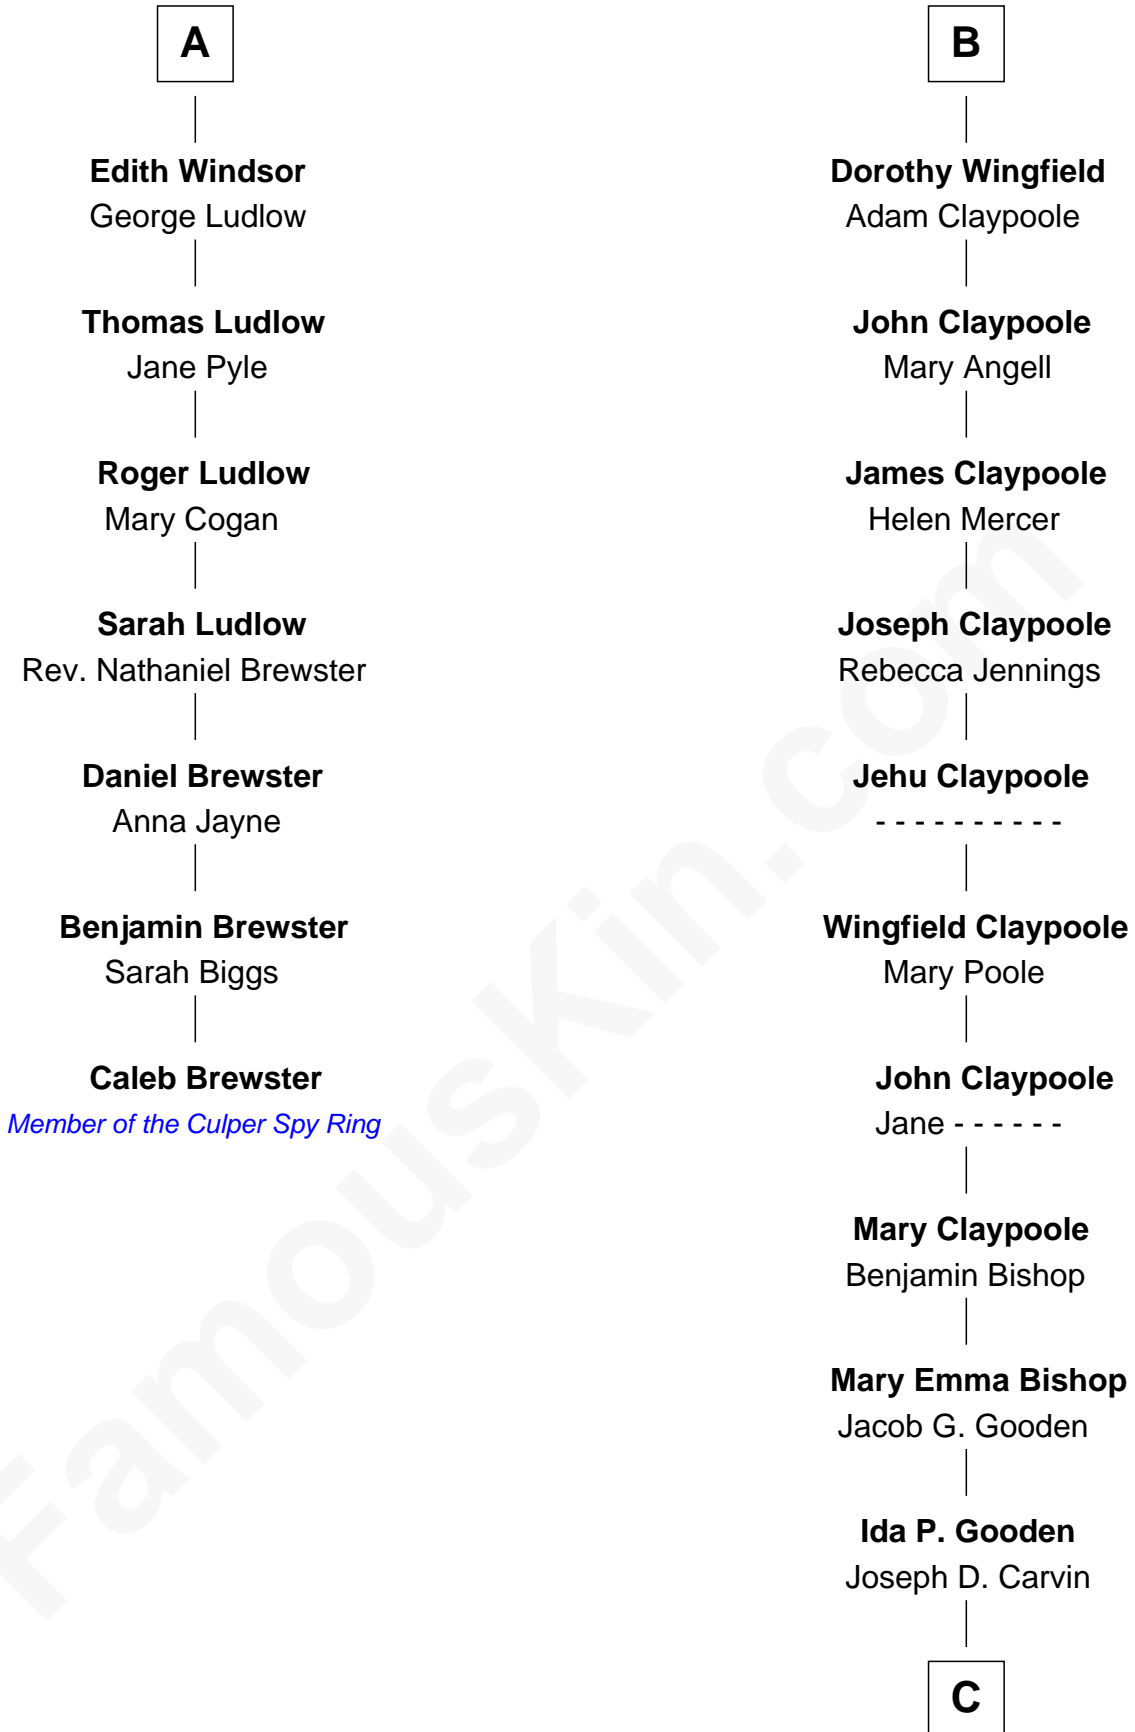

FamousKin.com

Relationship Chart of

Caleb Brewster

Member of the Culper Spy Ring during the American Revolution

13th cousin 6 times removed of

Valerie Bertinelli
Television Actress

Humphrey de Bohun
Elizabeth Plantagenet

C

Lester Vodges Carvin

Elizabeth - - - - -

Nancy L. Carvin

Andrew Francis Bertinelli

Valerie Bertinelli

Television Actress

FamousKin.com