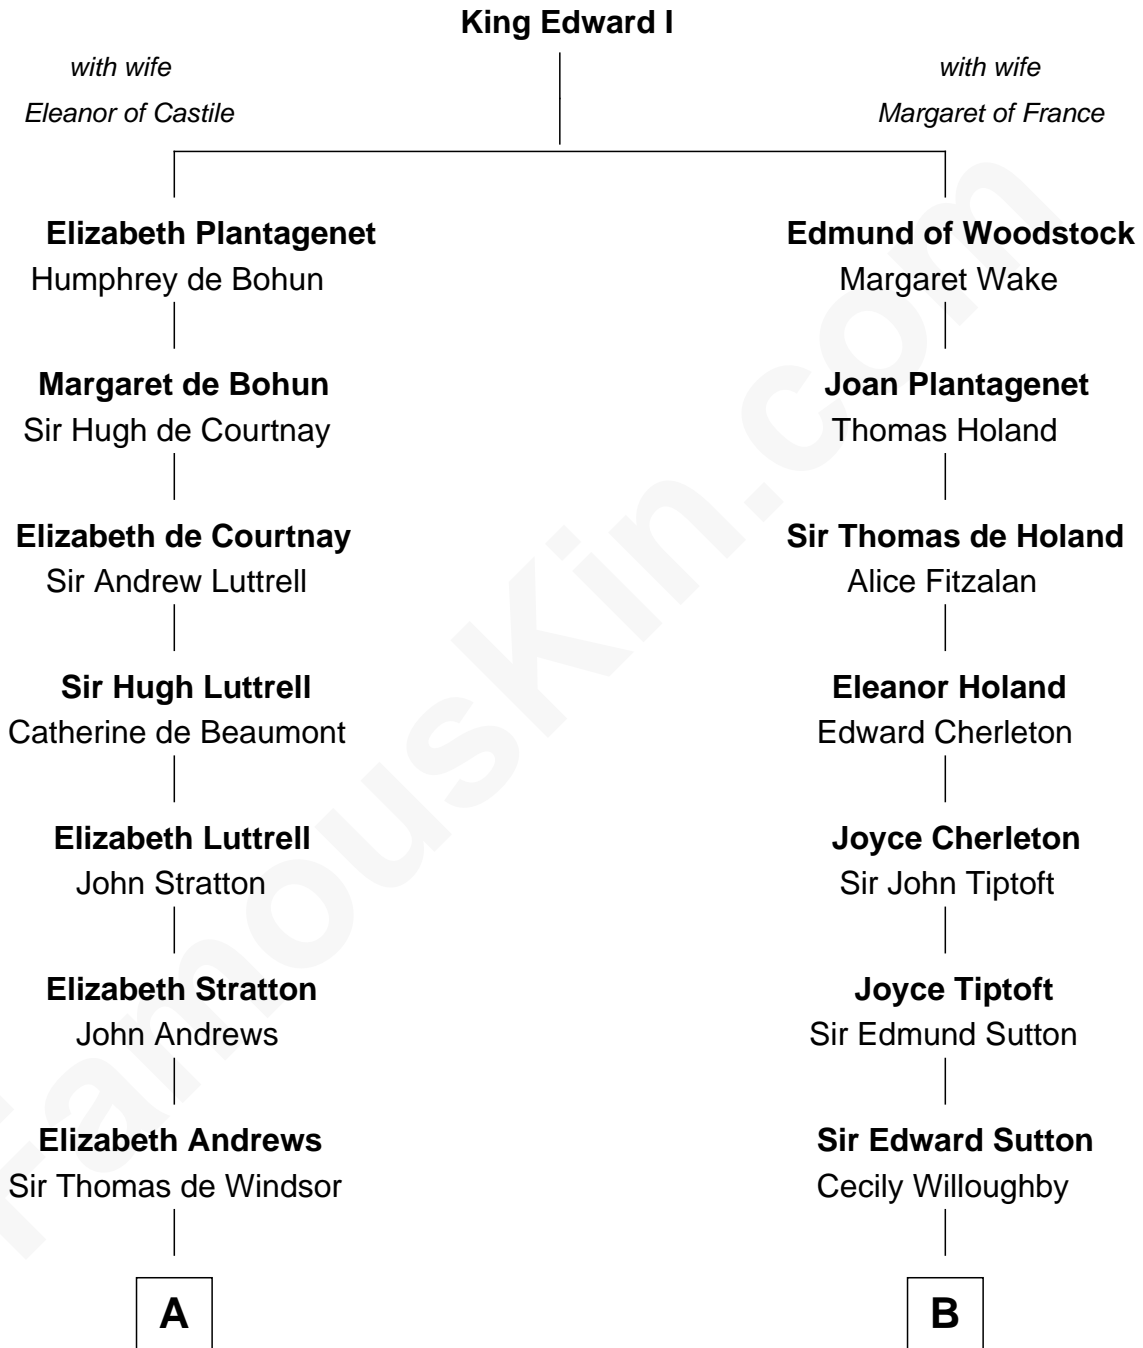

FamousKin.com

Relationship Chart of

Caleb Brewster

Member of the Culper Spy Ring during the American Revolution

14th cousin 6 times removed of

Humphrey Bogart
Movie Actor

C

Elizabeth Rogers Perkins

Harvey Humphrey

John Perkins Humphrey

Frances Dewey Churchill

Maud Humphrey

Dr. Belmont Deforest Bogart

Humphrey Bogart

Movie Actor

FamousKin.com