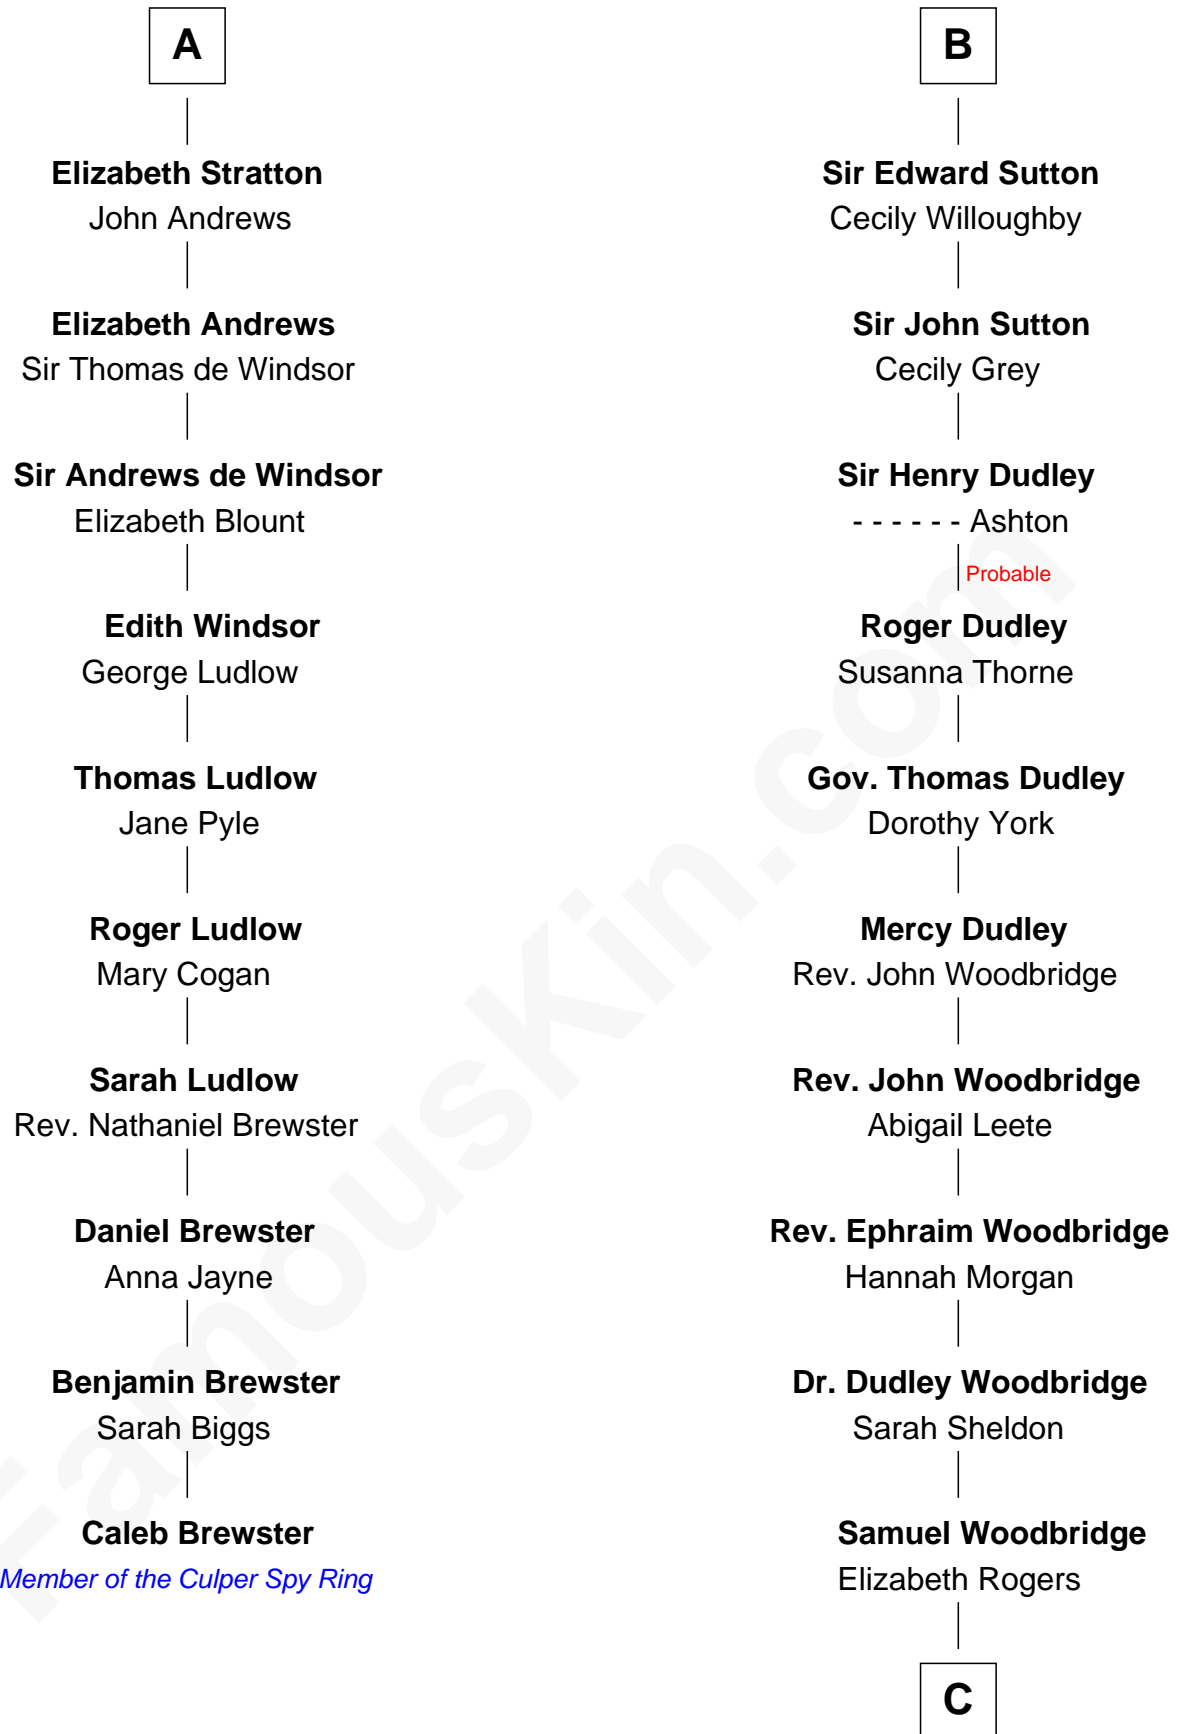

FamousKin.com

Relationship Chart of

Caleb Brewster

Member of the Culper Spy Ring during the American Revolution

16th cousin 5 times removed of

Humphrey Bogart

Movie Actor

William de Braiose
Eva Marshal

Eleanor de Braiose
Sir Humphrey de Bohun

Humphrey de Bohun
Maud de Fiennes

Humphrey de Bohun
Elizabeth Plantagenet

Margaret de Bohun
Sir Hugh de Courtnay

Elizabeth de Courtnay
Sir Andrew Luttrell

Sir Hugh Luttrell
Catherine de Beaumont

Elizabeth Luttrell
John Stratton

A

Eve de Braiose
Sir William de Cantilupe

Milicent de Cantilupe
Eudo la Zouche

Eve la Zouche
Sir Maurice de Berkeley

Thomas de Berkeley
Katherine de Clyvedon

Sir John Berkeley
Elizabeth Betteshorne

Elizabeth Berkeley
Sir John Sutton

Sir Edmund Sutton
Joyce Tiptoft

B

C

Charlotte Sophia Woodbridge

Dyer Perkins

Elizabeth Rogers Perkins

Harvey Humphrey