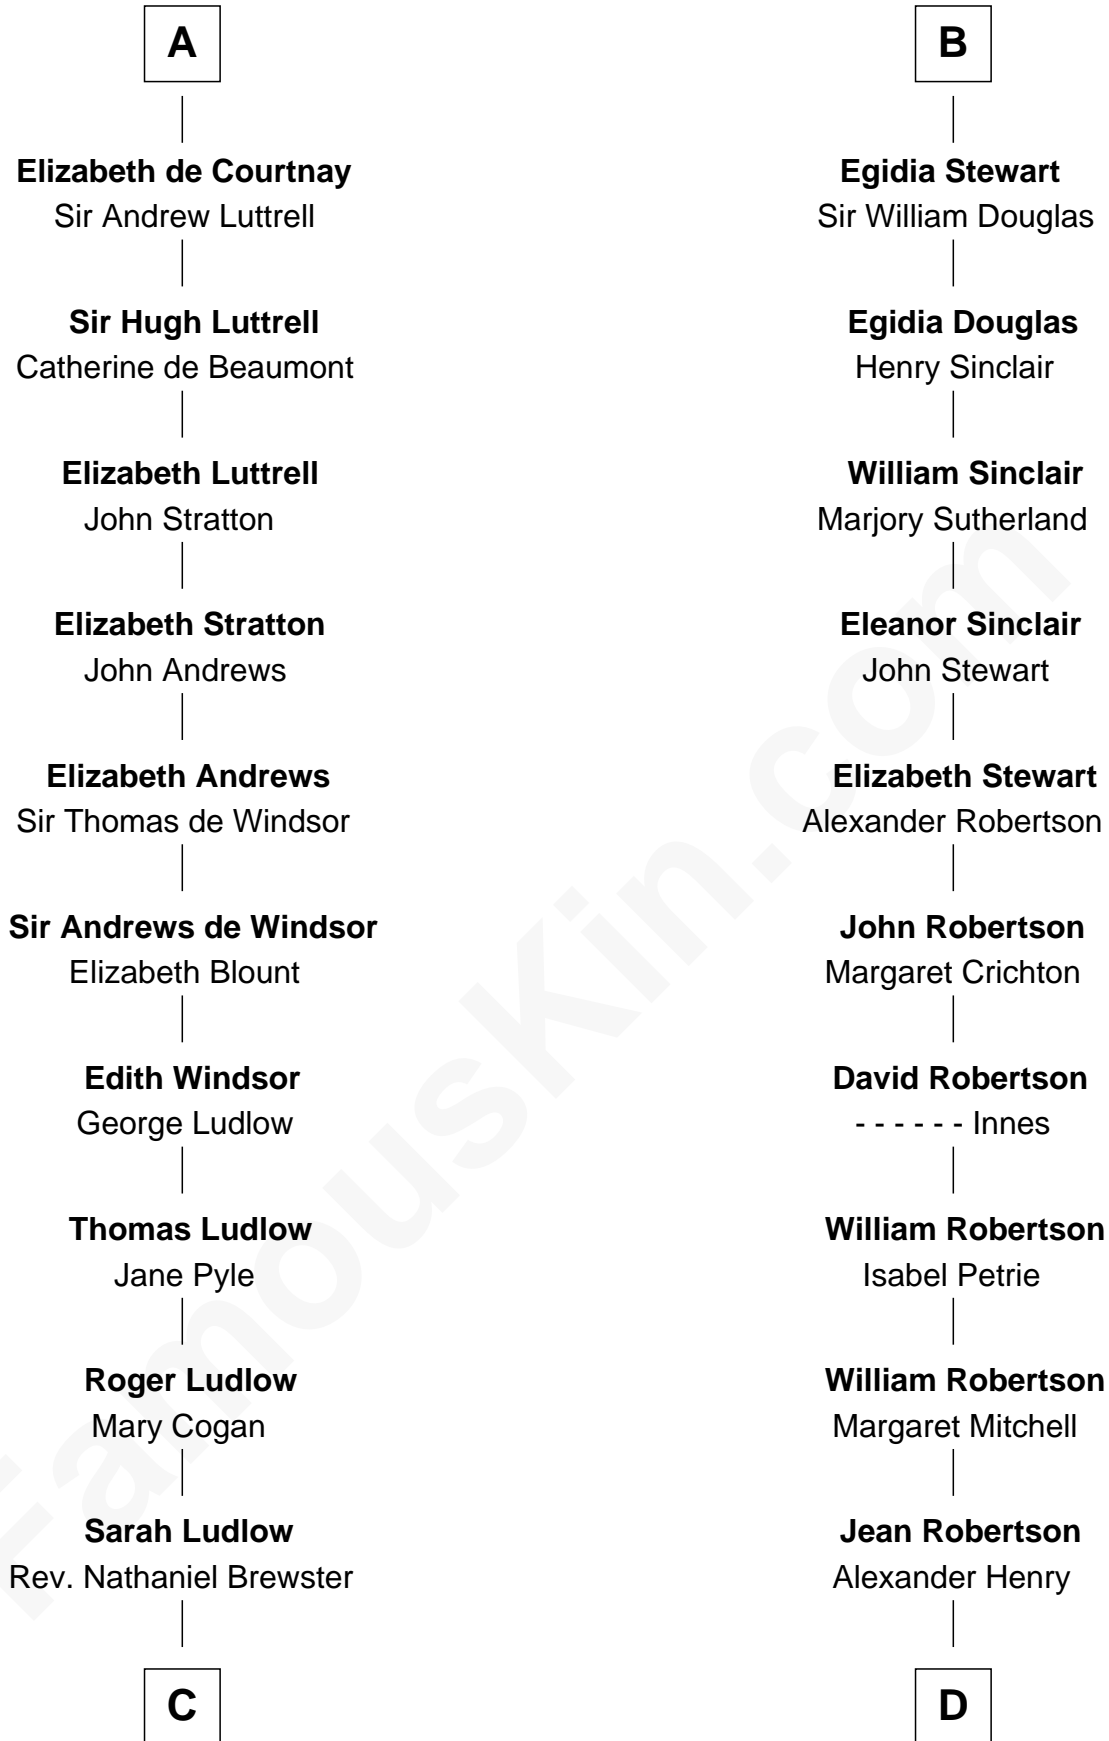

FamousKin.com  
Relationship Chart of  
Caleb Brewster

Member of the Culper Spy Ring during the American Revolution

18th cousin 1 time removed of

Patrick Henry

1st and 6th Governor of Virginia

Henry of Huntingdon

Robert I, King of Scotland

Isabella of Mar

Marjorie Bruce

Walter Stewart

Robert II, King of Scotland

Euphemia of Ross

B

**C**

**Daniel Brewster**

Anna Jayne

**Benjamin Brewster**

Sarah Biggs

**Caleb Brewster**

*Member of the Culper Spy Ring*

**D**

**John Henry**