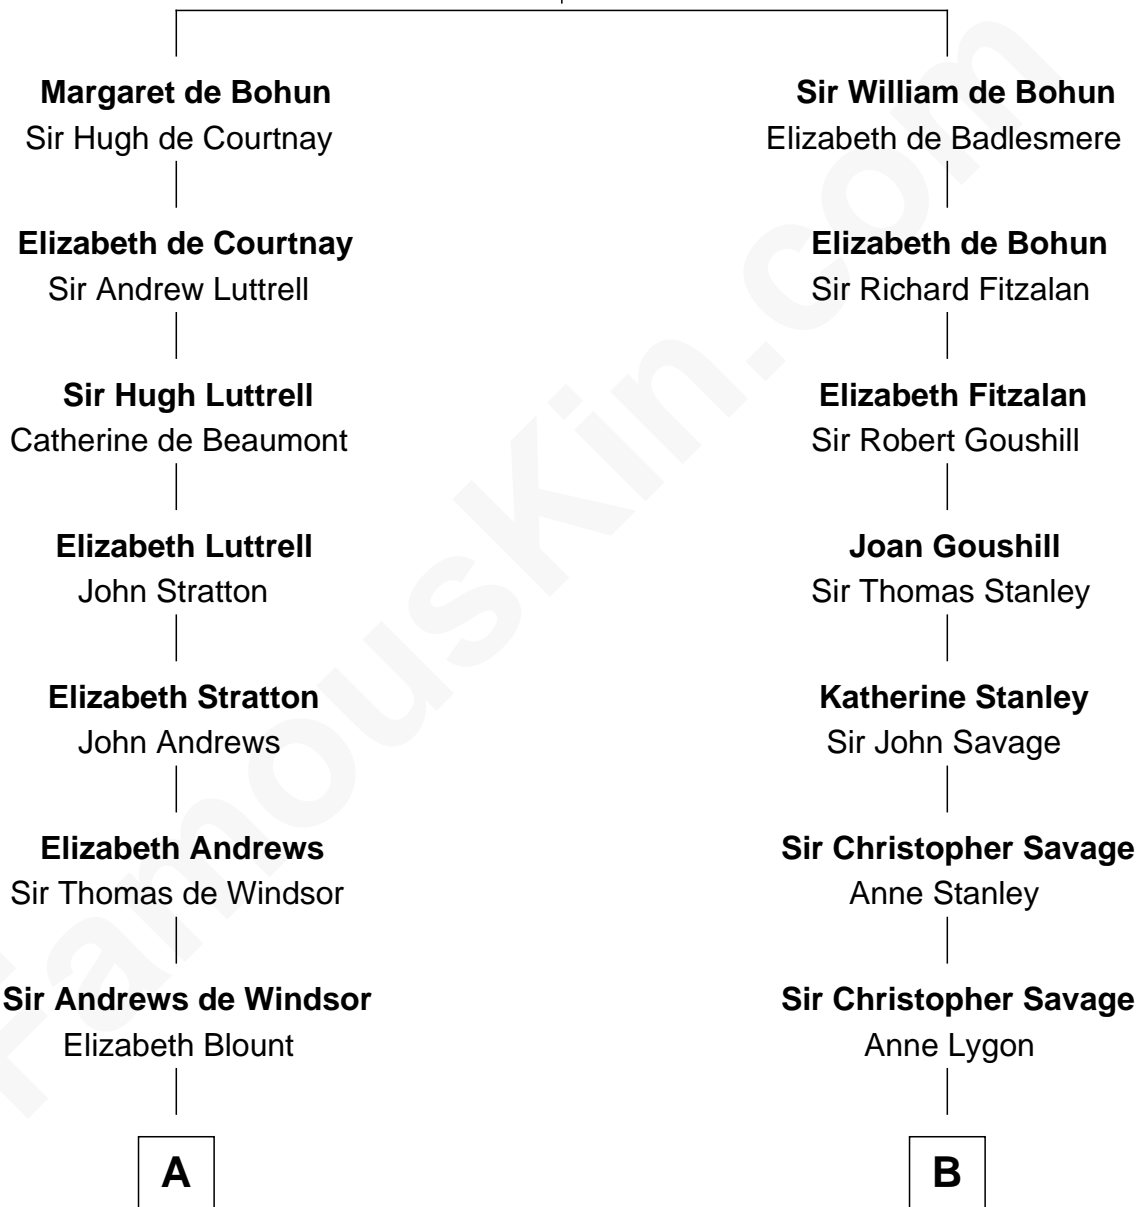

# FamousKin.com Relationship Chart of

**Caleb Brewster**

*Member of the Culper Spy Ring during the American Revolution*

13th cousin 6 times removed of

**Randolph Scott**

*Movie Actor*

**Humphrey de Bohun**  
Elizabeth Plantagenet

**C**

—  
**Joseph Minor Crane**

Lavinia Lionberger

—  
**Lucy Lionberger Crane**

George Grant Scott

—  
**Randolph Scott**

*Movie Actor*

FamousKin.com