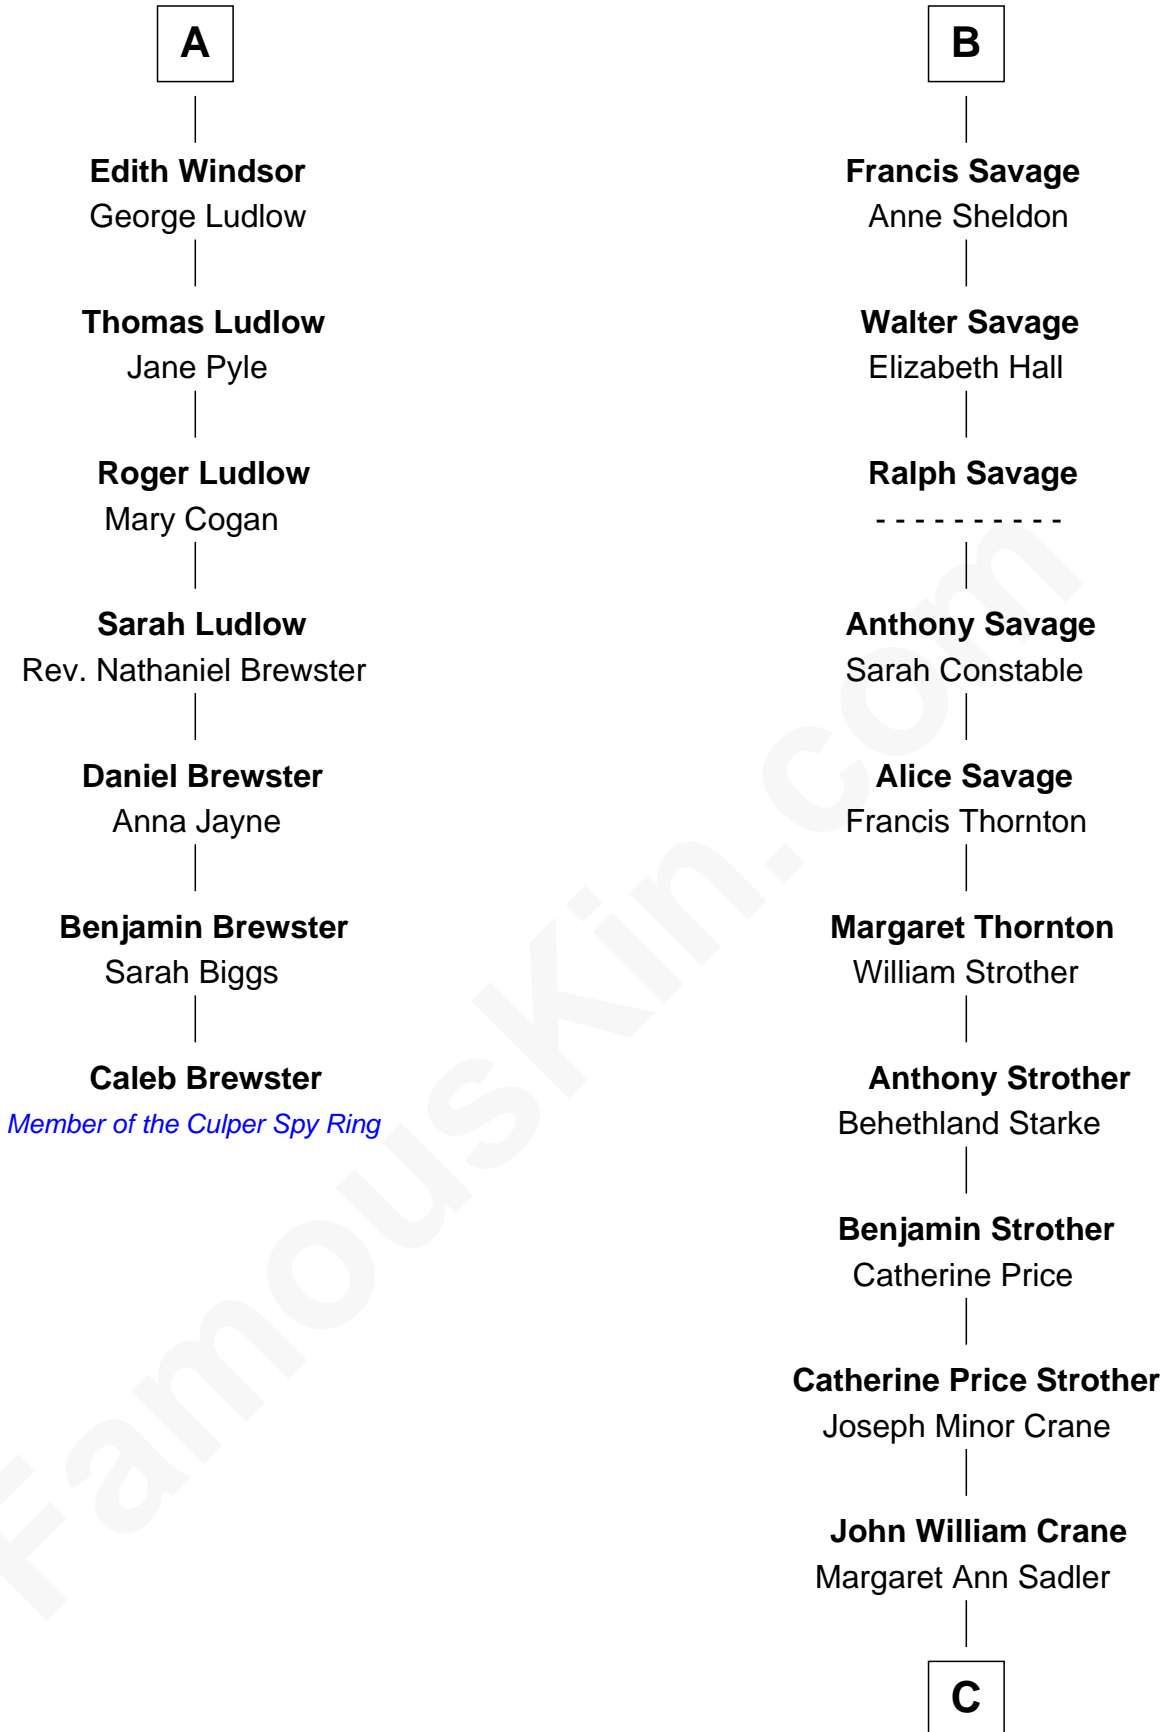

# FamousKin.com Relationship Chart of

**Caleb Brewster**

*Member of the Culper Spy Ring during the American Revolution*

13th cousin 6 times removed of

**Randolph Scott**

*Movie Actor*

**Humphrey de Bohun**  
Elizabeth Plantagenet

**C**

—  
**Joseph Minor Crane**

Lavinia Lionberger

—  
**Lucy Lionberger Crane**

George Grant Scott

—  
**Randolph Scott**

*Movie Actor*

FamousKin.com