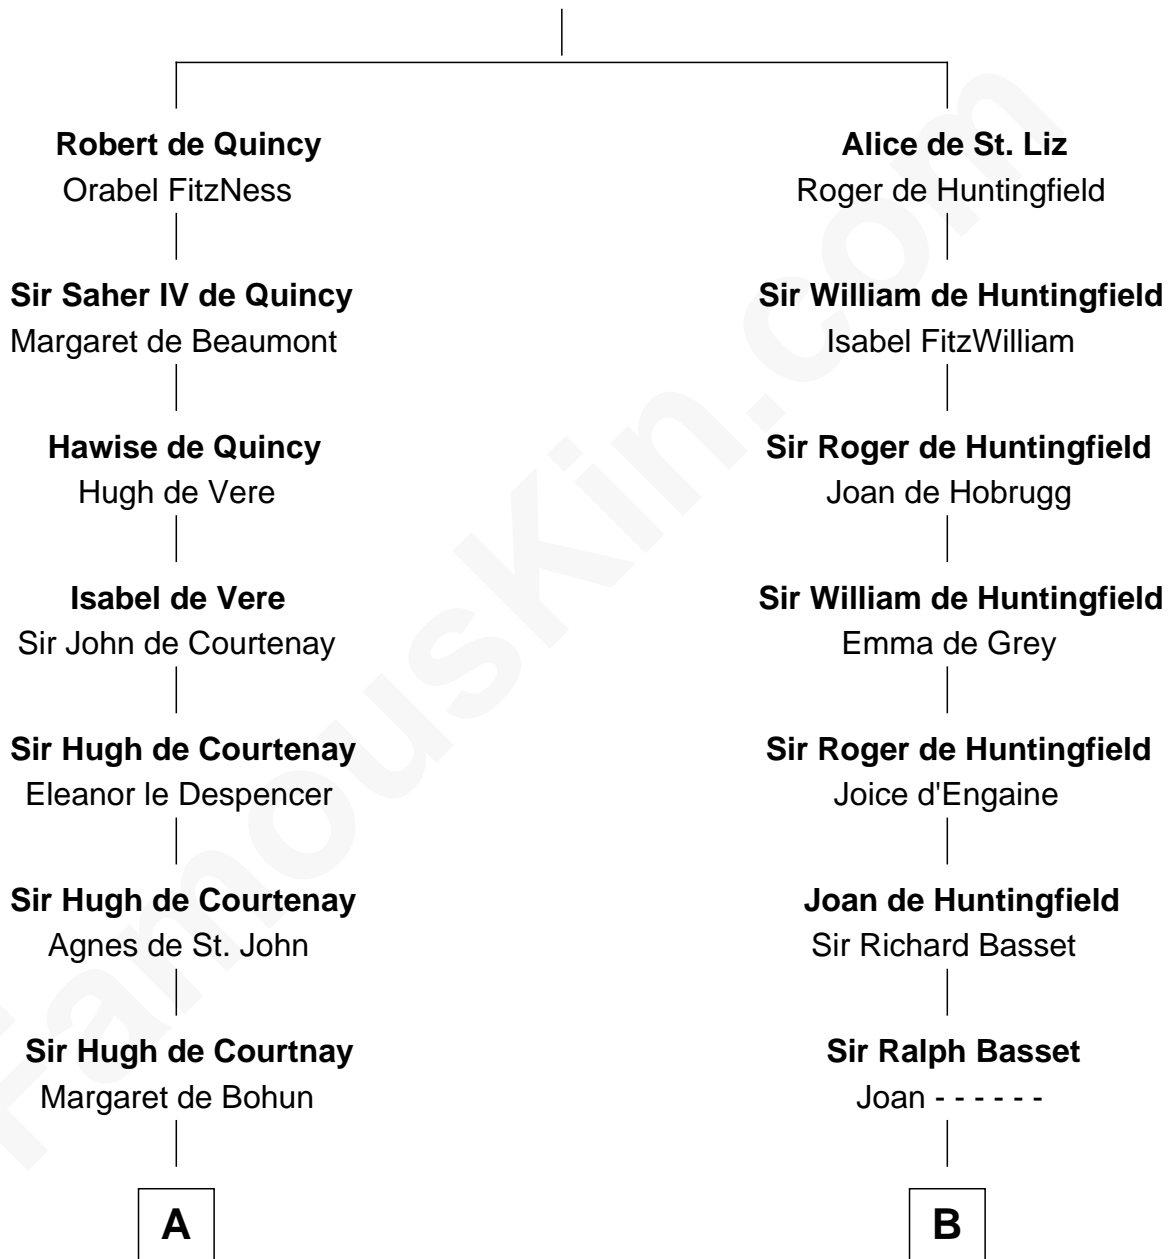

# FamousKin.com Relationship Chart of

**Caleb Brewster**

*Member of the Culper Spy Ring during the American Revolution*

19th cousin 1 time removed of

**William Greene**

*2nd Governor of Rhode Island*

**Saheer I de Quincy**

Maud de St. Liz

**C**

**Daniel Brewster**

Anna Jayne

**Benjamin Brewster**

Sarah Biggs

**Caleb Brewster**

*Member of the Culper Spy Ring*

**D**

**Annis Almy**

John Greene

**Samuel Greene**

Mary Gorton

**William Greene**

Catharine Greene

**William Greene**