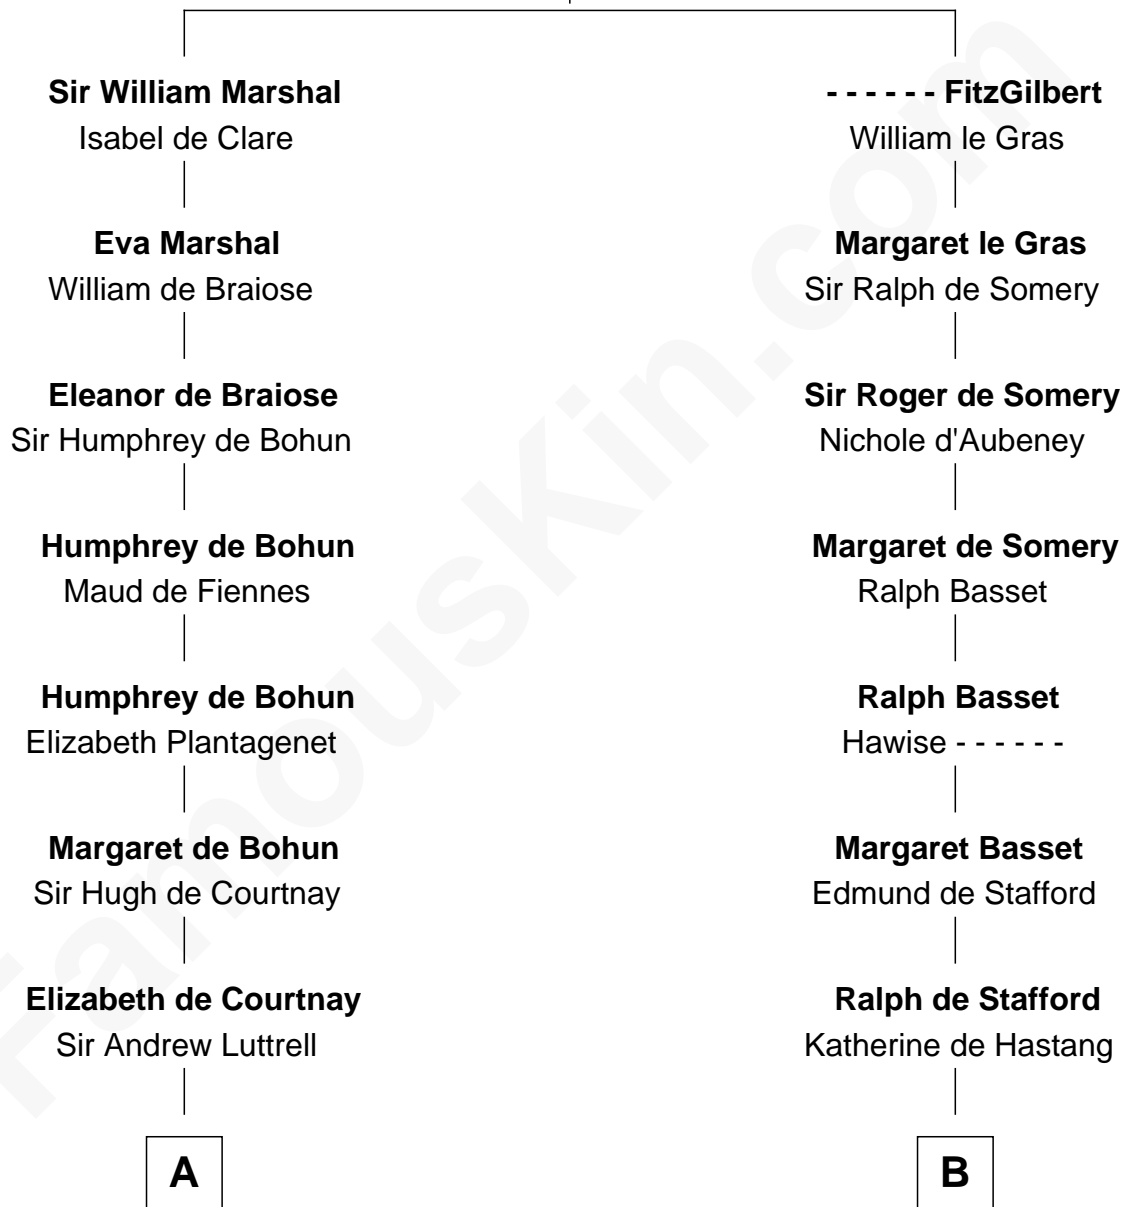

FamousKin.com Relationship Chart of

Caleb Brewster

Member of the Culper Spy Ring during the American Revolution

18th cousin 2 times removed of

William Greene

2nd Governor of Rhode Island

John FitzGilbert
Sybilla of Salisbury

C

Benjamin Brewster

Sarah Biggs

Caleb Brewster

Member of the Culper Spy Ring

D

Annis Almy

John Greene

Samuel Greene

Mary Gorton

William Greene

Catharine Greene

William Greene

2nd Governor of Rhode Island